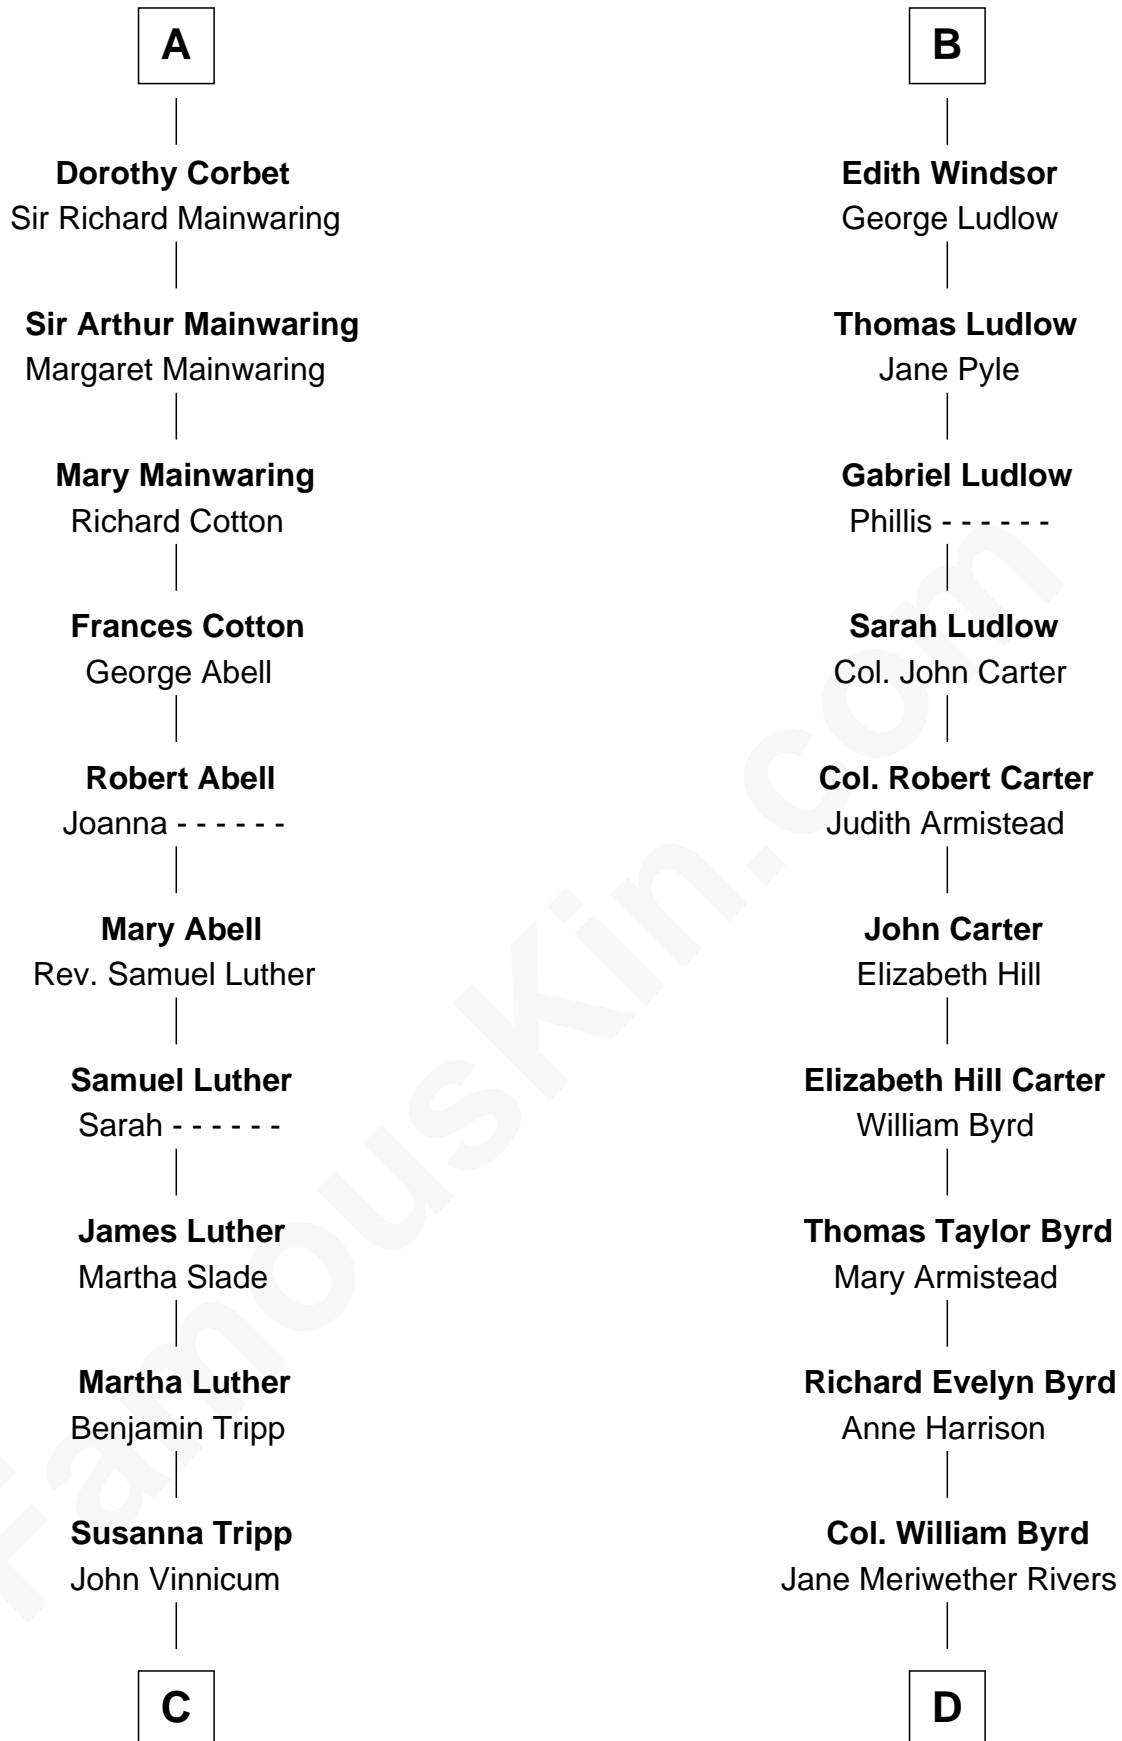

FamousKin.com Relationship Chart of

Lizzie Borden

Accused Murderess

18th cousin 2 times removed of

Admiral Richard Byrd

Polar Explorer

Humphrey de Bohun

Elizabeth Plantagenet

Eleanor de Bohun

Sir James le Boteler

James le Boteler

Elizabeth Darcy

James Butler

Anne de Welles

James Butler

Joan Beauchamp

Elizabeth Butler

John Talbot

Ann Talbot

Sir Henry Vernon

Elizabeth Vernon

Sir Robert Corbet

A

Margaret de Bohun

John Andrews

Elizabeth Andrews

Sir Thomas de Windsor

Sir Andrews de Windsor

Elizabeth Blount

B

FamousKin.com