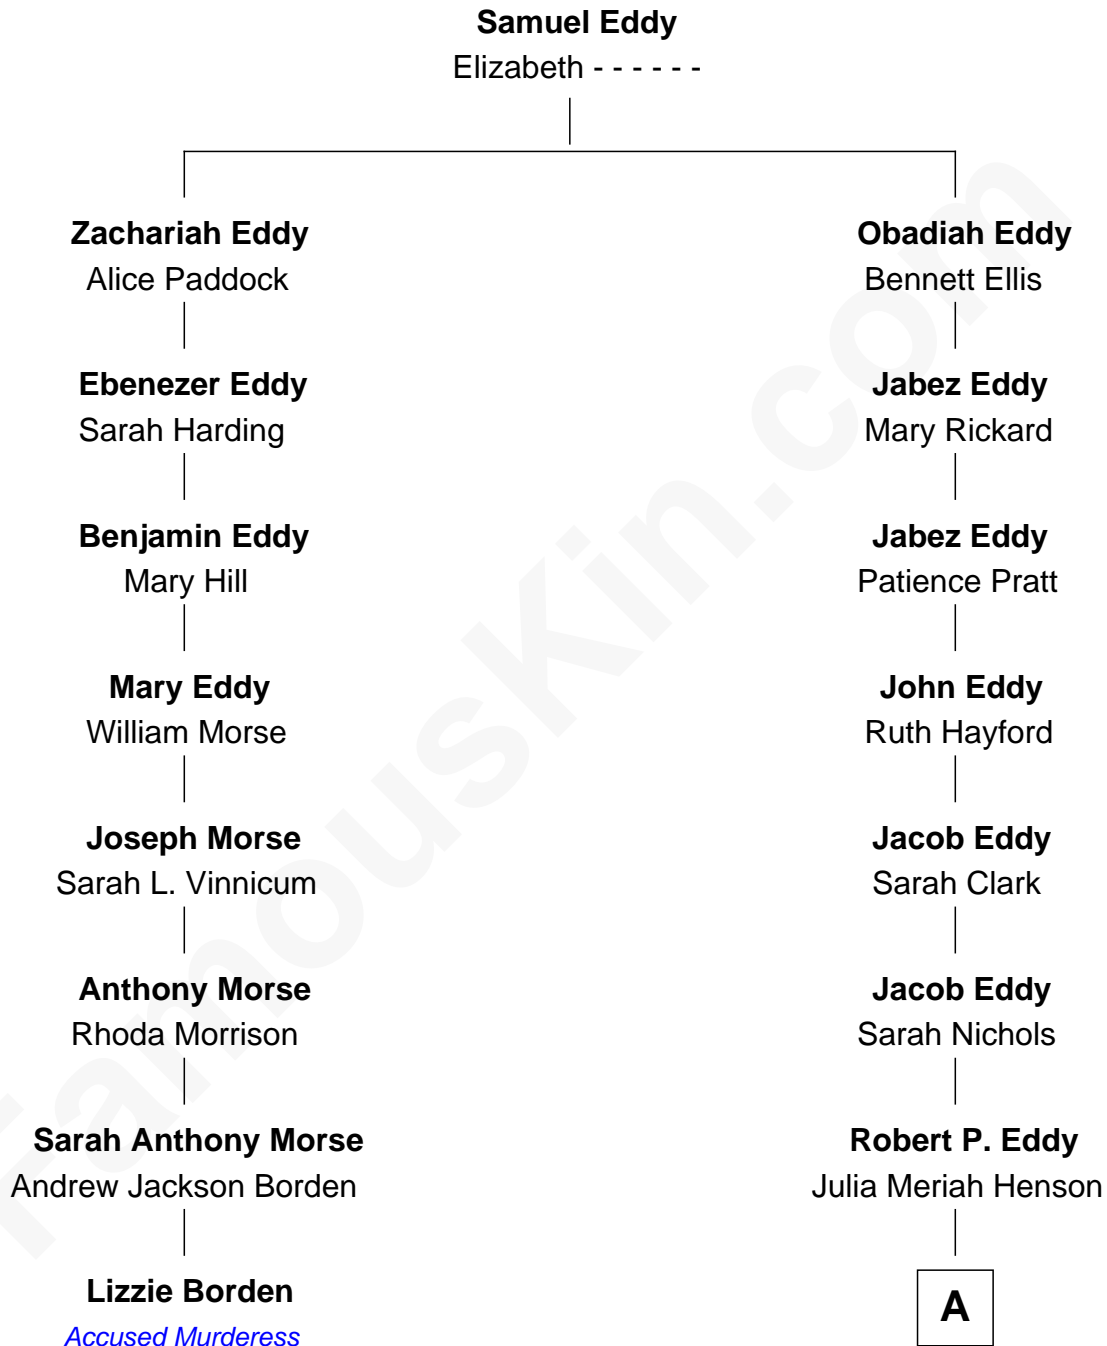

FamousKin.com Relationship Chart of

Lizzie Borden

Accused Murderess

7th cousin 3 times removed of

Duane Eddy

Rock & Roll Hall of Fame Guitarist

A

Robert Orlando Eddy

Olive - - - - -

Alexander Lamont Eddy

Daisy Bell

Lloyd Delmas Eddy

Alberta Evelyn Granger

Duane Eddy

Hall of Fame Guitarist

FamousKin.com