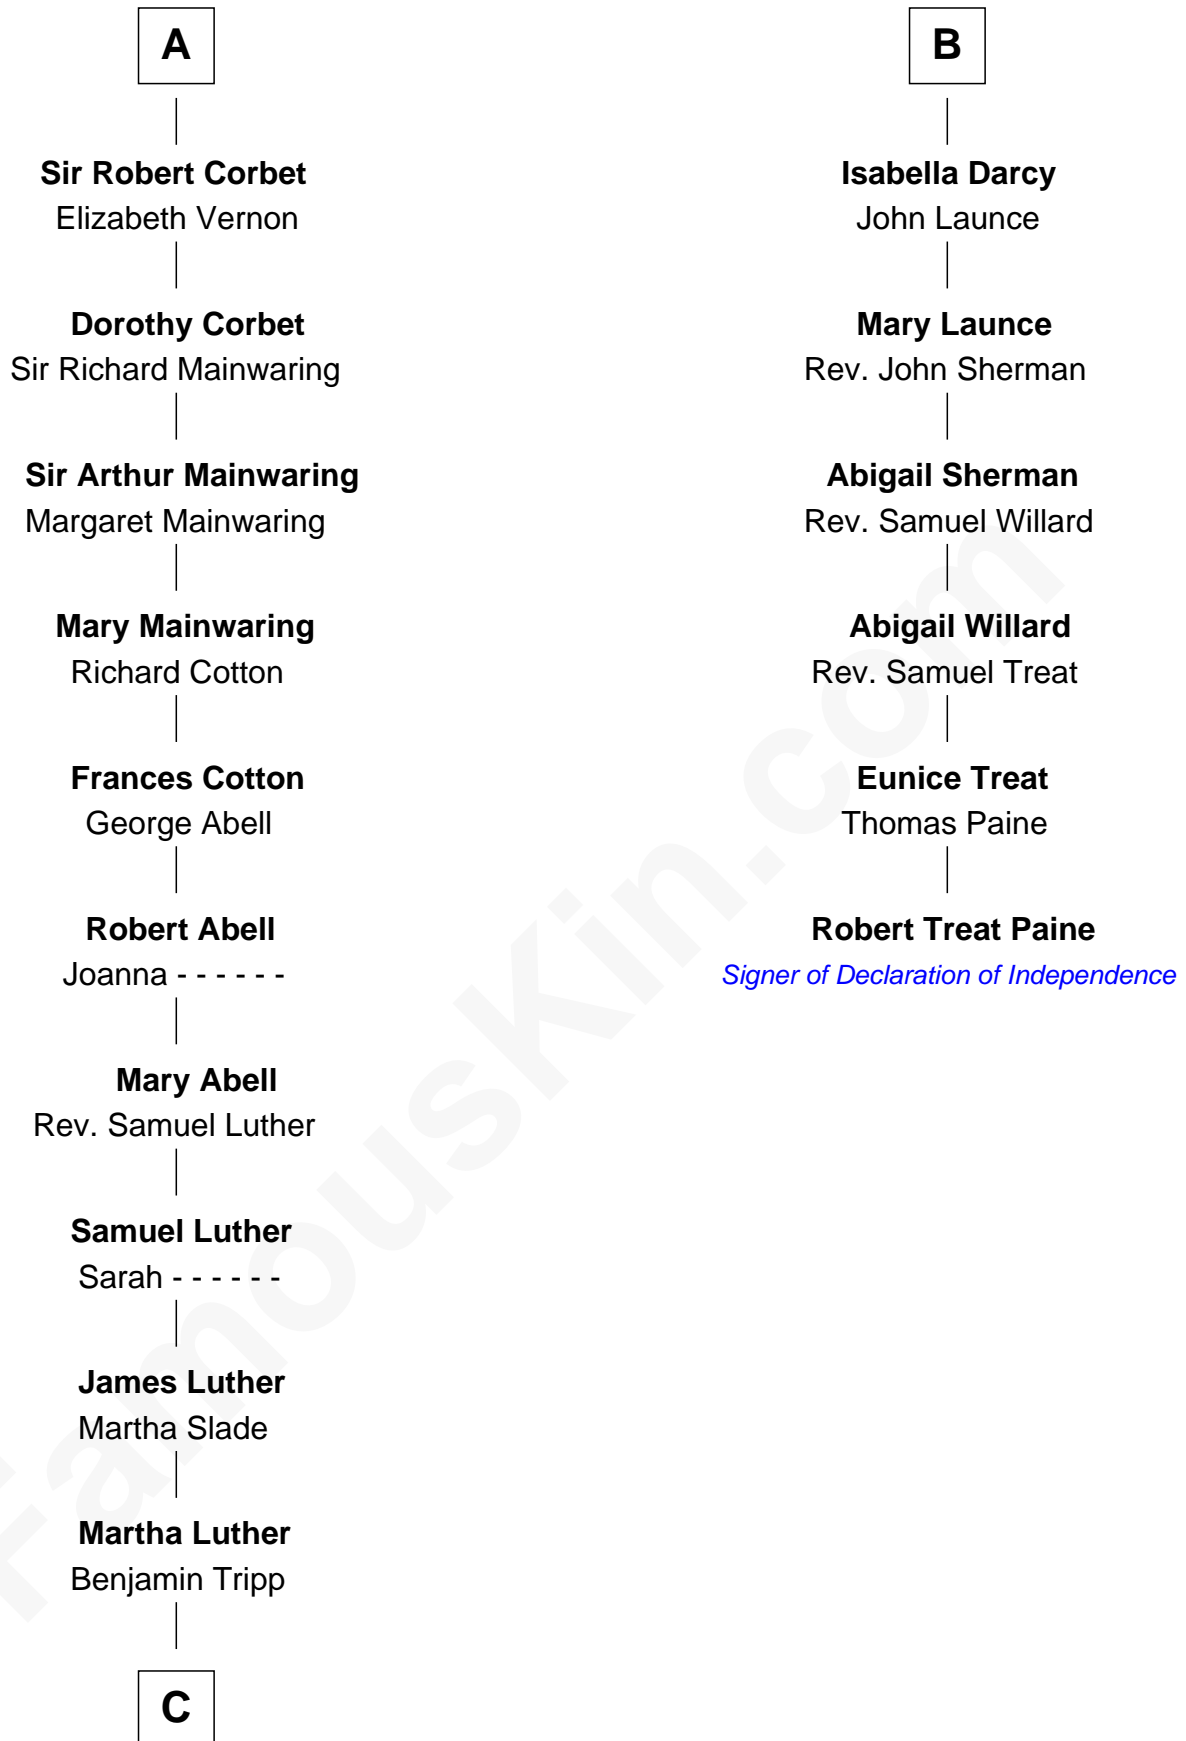

# FamousKin.com Relationship Chart of

**Lizzie Borden**

*Accused Murderess*

12th cousin 9 times removed of

**Robert Treat Paine**

*Signer of the Declaration of Independence*

**C**

**Susanna Tripp**

John Vinnicum

**Sarah L. Vinnicum**

Joseph Morse

**Anthony Morse**

Rhoda Morrison

**Sarah Anthony Morse**

Andrew Jackson Borden

**Lizzie Borden**

*Accused Murderess*

FamousKin.com