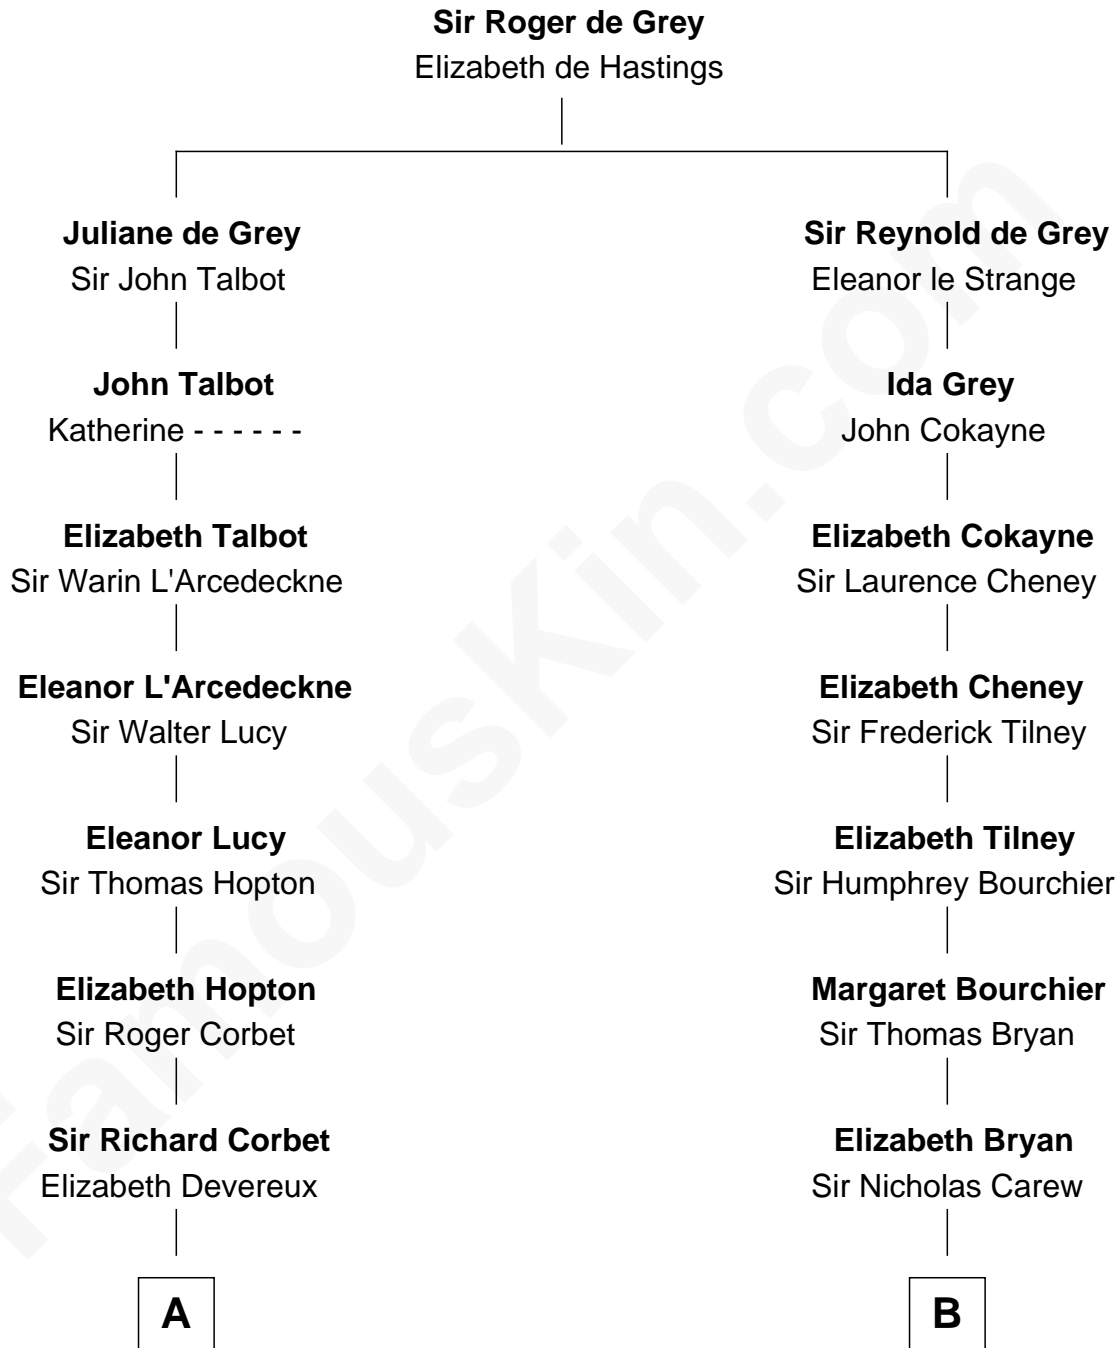

FamousKin.com Relationship Chart of

Lizzie Borden

Accused Murderess

14th cousin 7 times removed of

Robert Treat Paine

Signer of the Declaration of Independence

C

—
Susanna Tripp

John Vinnicum

—
Sarah L. Vinnicum

Joseph Morse

—
Anthony Morse

Rhoda Morrison

—
Sarah Anthony Morse

Andrew Jackson Borden

—
Lizzie Borden

Accused Murderess