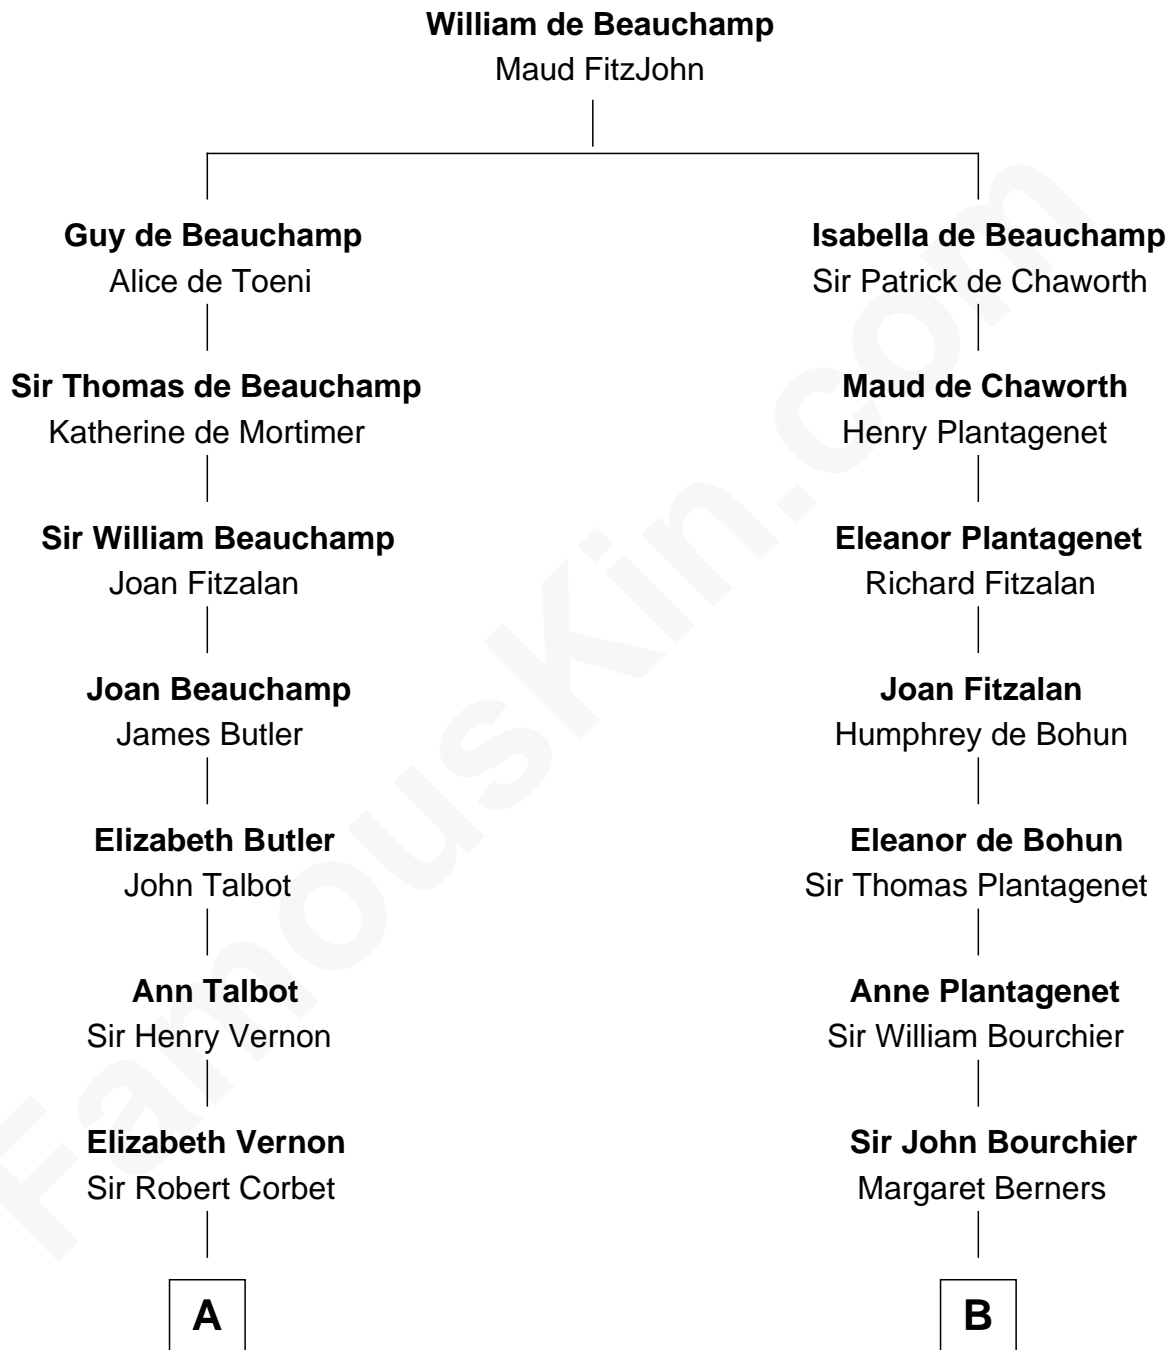

# FamousKin.com Relationship Chart of

**Lizzie Borden**

*Accused Murderess*

17th cousin 3 times removed of

**Robert Treat Paine**

*Signer of the Declaration of Independence*

**C**

—  
**Sarah L. Vinnicum**

Joseph Morse

—  
**Anthony Morse**

Rhoda Morrison

—  
**Sarah Anthony Morse**

Andrew Jackson Borden

—  
**Lizzie Borden**

*Accused Murderess*

FamousKin.com