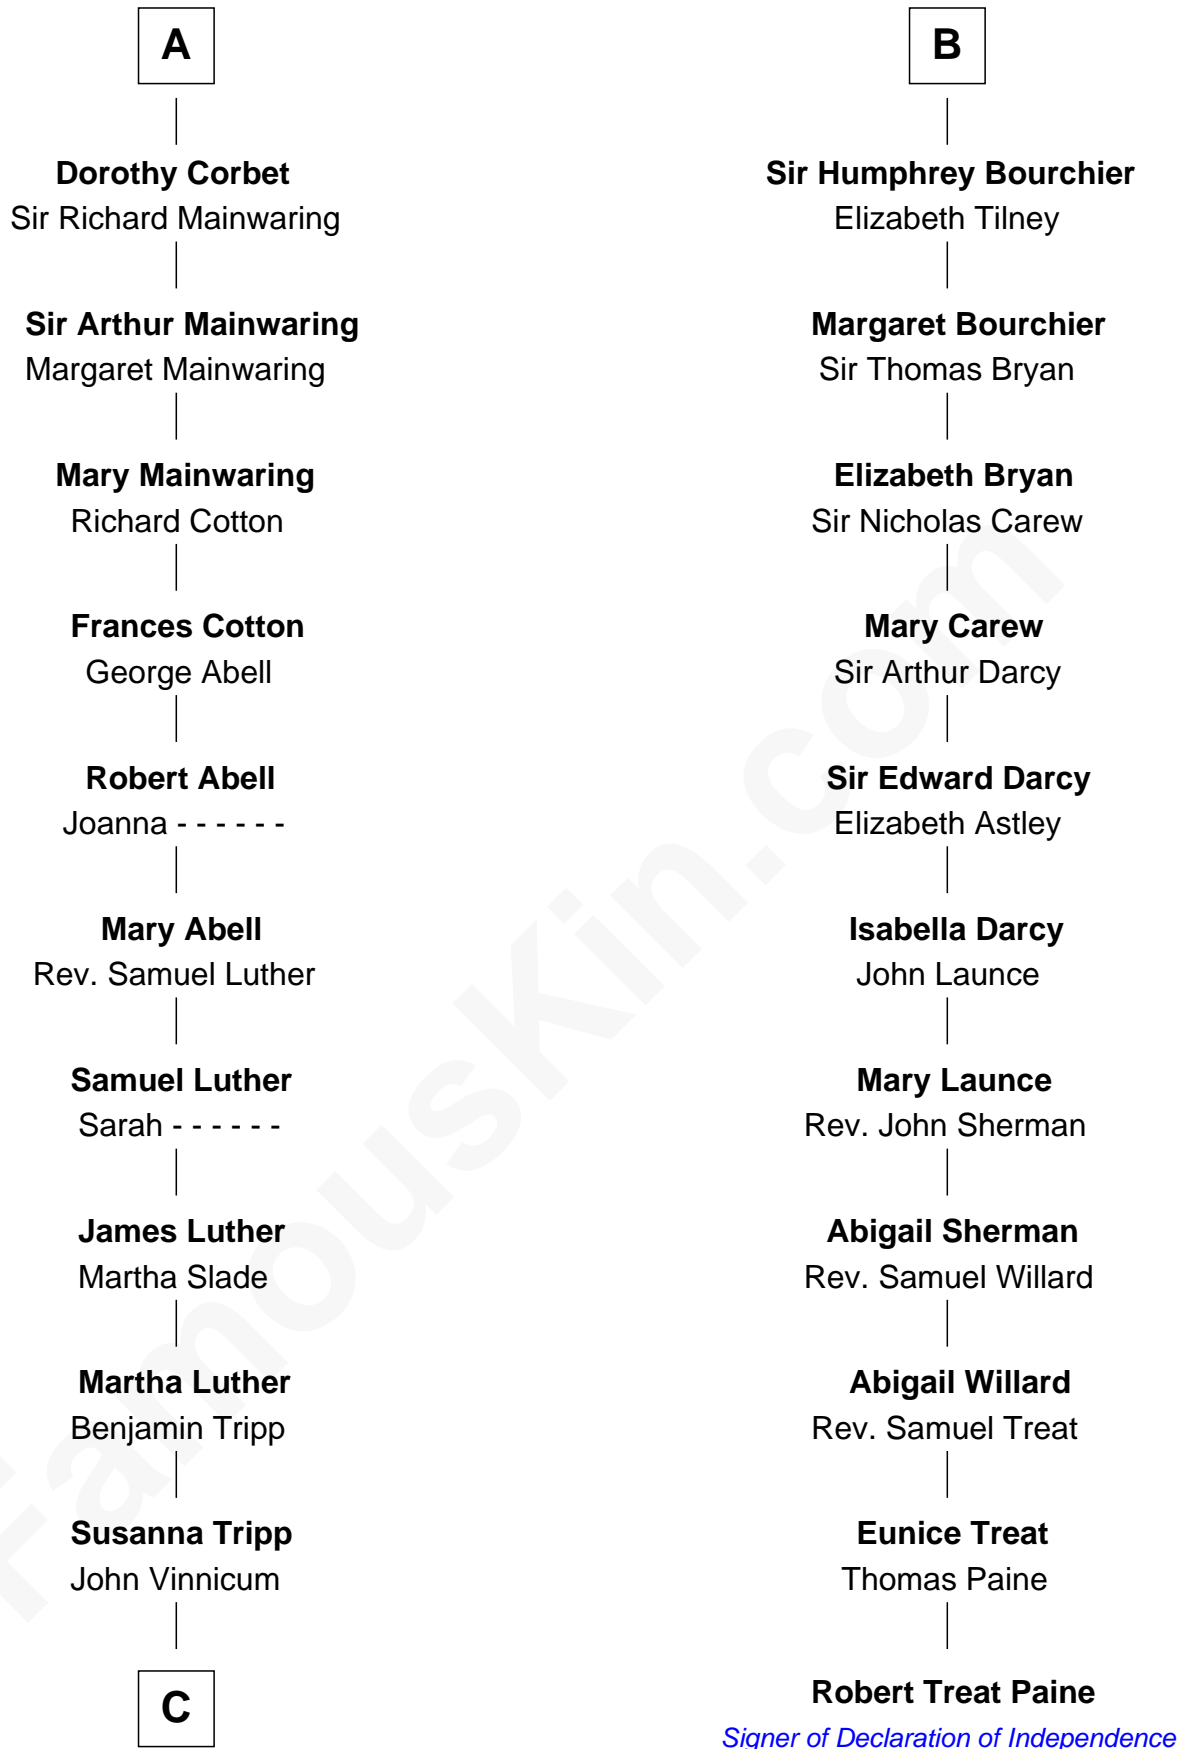

# FamousKin.com Relationship Chart of

**Lizzie Borden**

*Accused Murderess*

17th cousin 3 times removed of

**Robert Treat Paine**

*Signer of the Declaration of Independence*

**C**

—  
**Sarah L. Vinnicum**

Joseph Morse

—  
**Anthony Morse**

Rhoda Morrison

—  
**Sarah Anthony Morse**

Andrew Jackson Borden

—  
**Lizzie Borden**

*Accused Murderess*

FamousKin.com