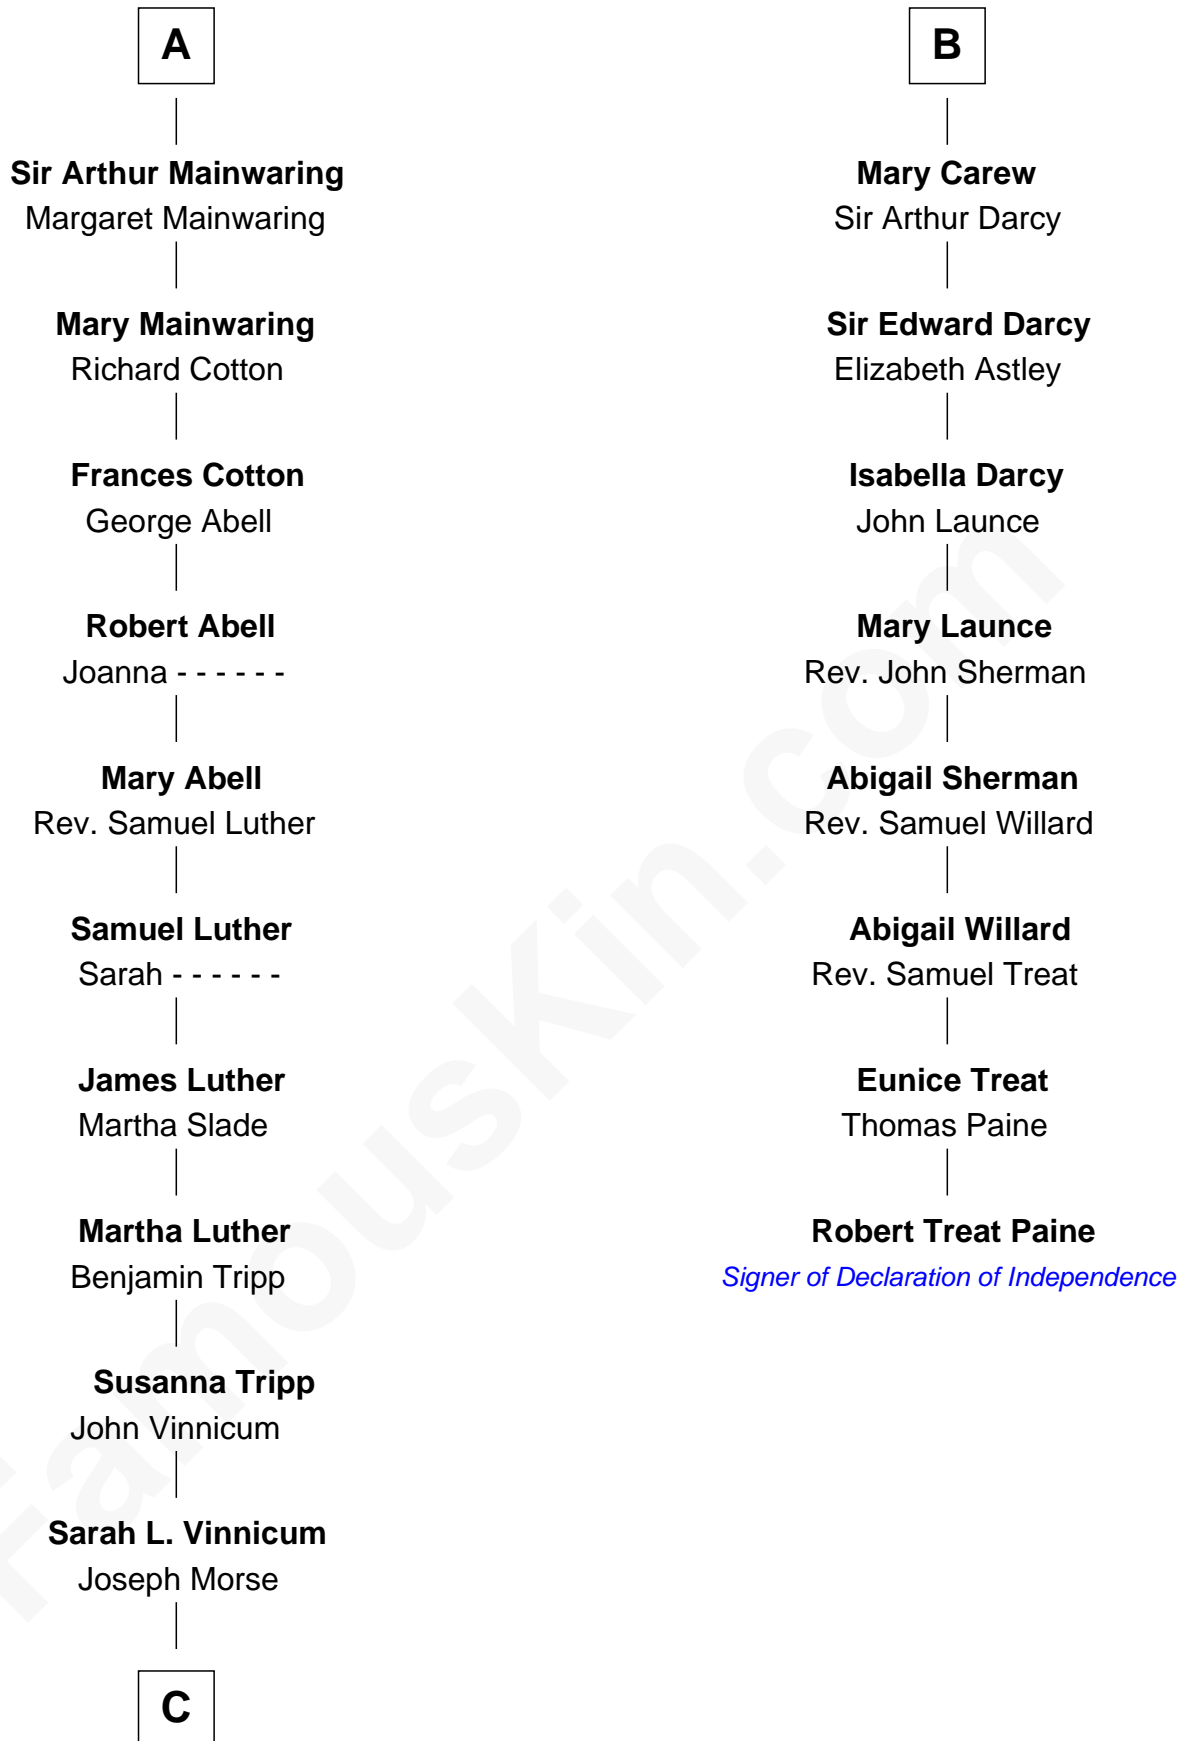

# FamousKin.com Relationship Chart of

**Lizzie Borden**

*Accused Murderess*

14th cousin 5 times removed of

**Robert Treat Paine**

*Signer of the Declaration of Independence*

**C**

—  
**Anthony Morse**

Rhoda Morrison

—  
**Sarah Anthony Morse**

Andrew Jackson Borden

—  
**Lizzie Borden**

*Accused Murderess*

FamousKin.com