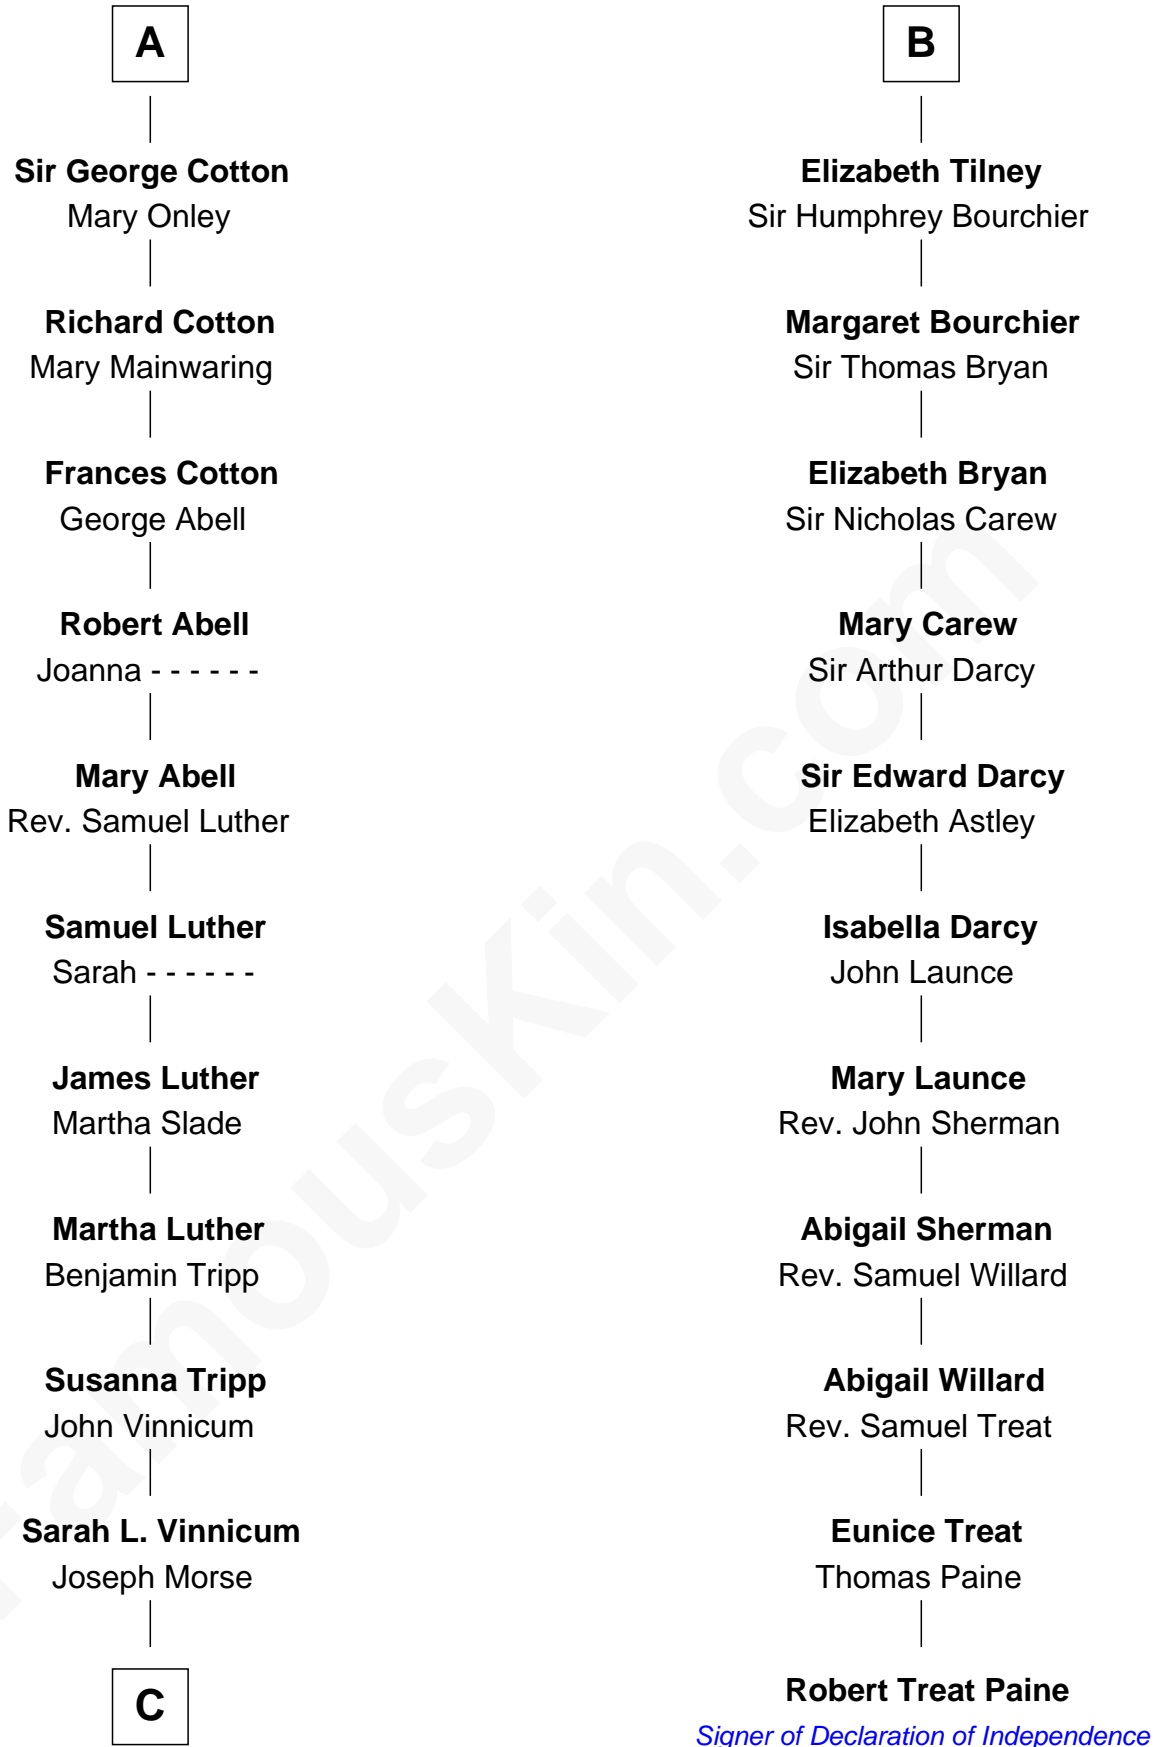

# FamousKin.com Relationship Chart of

**Lizzie Borden**

*Accused Murderess*

17th cousin 2 times removed of

**Robert Treat Paine**

*Signer of the Declaration of Independence*

**Sir William de Cantilupe**

Eve de Braiose

**C**

—  
**Anthony Morse**

Rhoda Morrison

—  
**Sarah Anthony Morse**

Andrew Jackson Borden

—  
**Lizzie Borden**

*Accused Murderess*

FamousKin.com