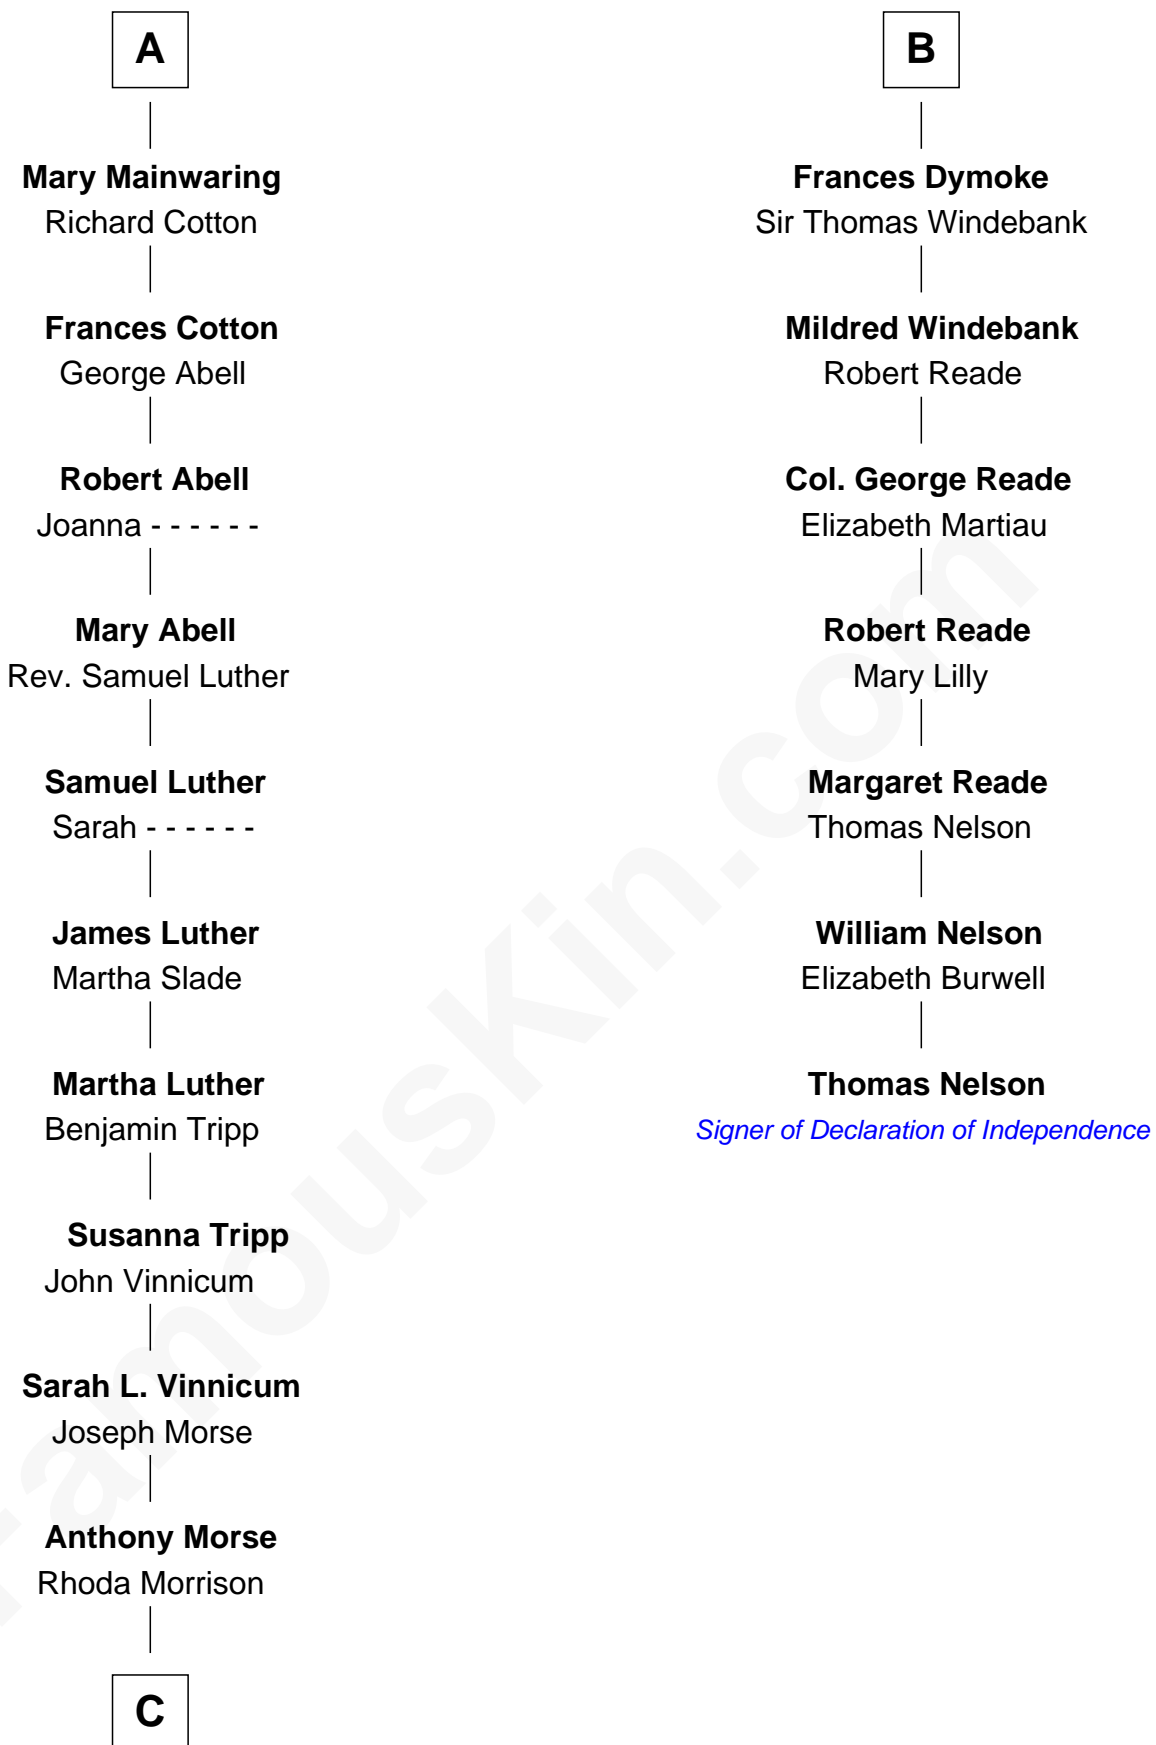

# FamousKin.com Relationship Chart of

**Lizzie Borden**

*Accused Murderess*

13th cousin 5 times removed of

**Thomas Nelson**

*Signer of the Declaration of Independence*

**Sir Thomas de Beauchamp**

Katherine de Mortimer

**Sir William Beauchamp**

Joan Fitzalan

**Joan Beauchamp**

James Butler

**Elizabeth Butler**

John Talbot

**Ann Talbot**

Sir Henry Vernon

Sir Thomas Dymoke

**Sir Robert Dymoke**

Ann Sparrow

**Sir Edward Dymoke**

Anne Talboys

**B**

**C**

—  
**Sarah Anthony Morse**  
Andrew Jackson Borden

—  
**Lizzie Borden**  
*Accused Murderess*

FamousKin.com