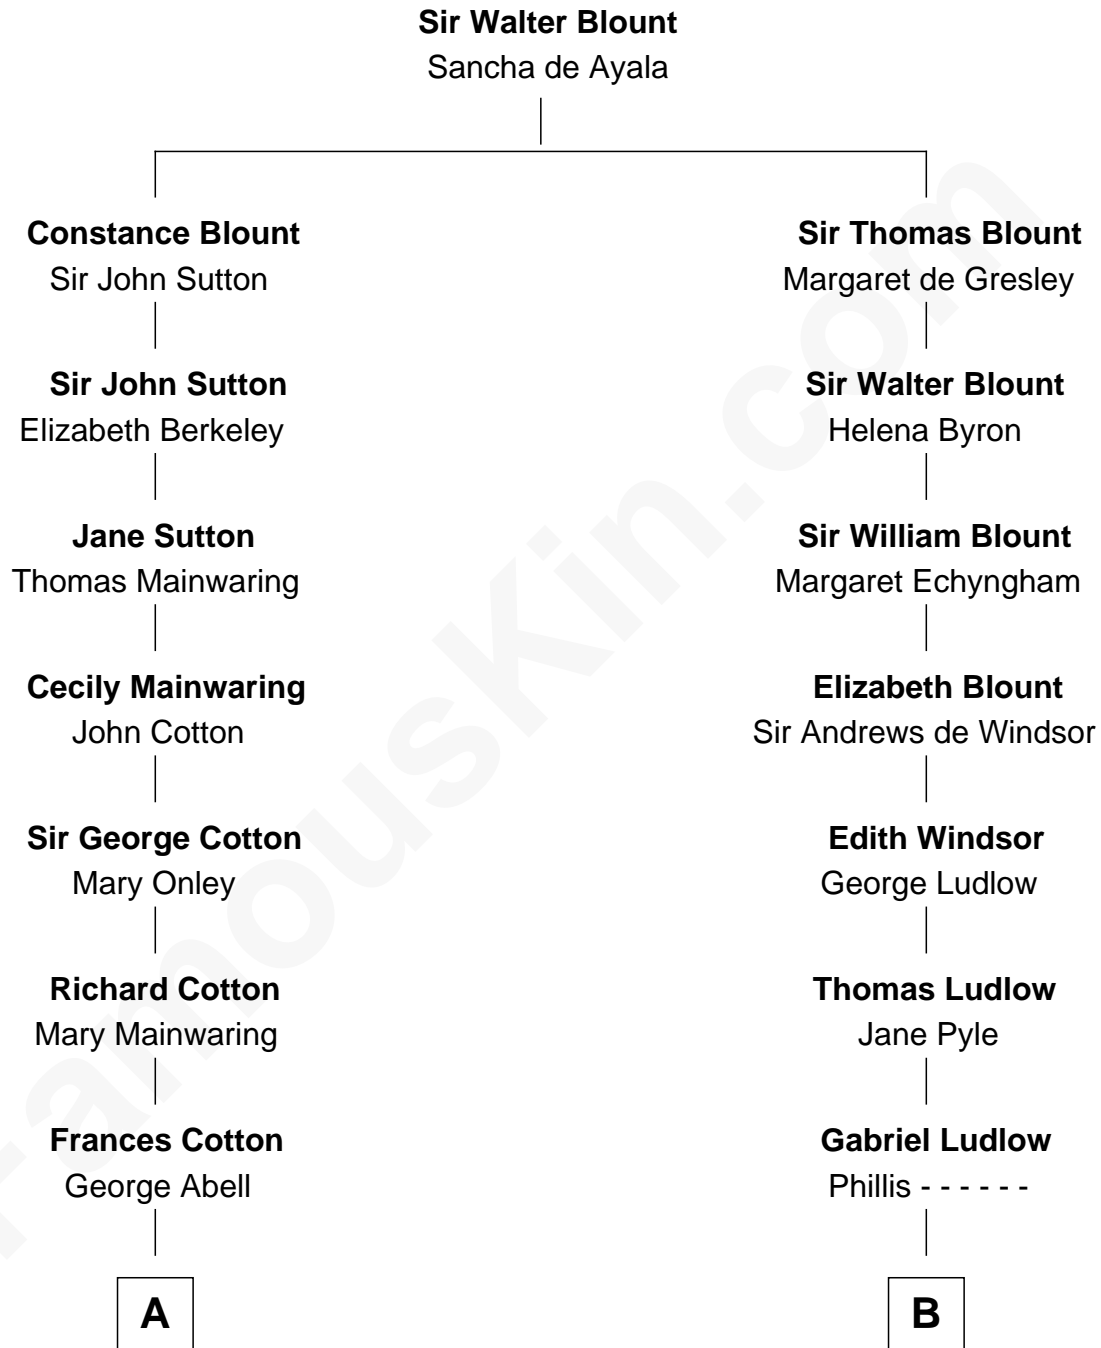

FamousKin.com Relationship Chart of

Lizzie Borden

Accused Murderess

11th cousin 5 times removed of

Thomas Nelson

Signer of the Declaration of Independence

A

Robert Abell
Joanna - - - - -

Mary Abell
Rev. Samuel Luther

Samuel Luther
Sarah - - - - -

James Luther
Martha Slade

Martha Luther
Benjamin Tripp

Susanna Tripp
John Vinnicum

Sarah L. Vinnicum
Joseph Morse

Anthony Morse
Rhoda Morrison

Sarah Anthony Morse
Andrew Jackson Borden

Lizzie Borden
Accused Murderess

B

Sarah Ludlow
Col. John Carter

Col. Robert Carter
Judith Armistead

Elizabeth Carter
Nathaniel Burwell

Elizabeth Burwell
William Nelson

Thomas Nelson
Signer of Declaration of Independence