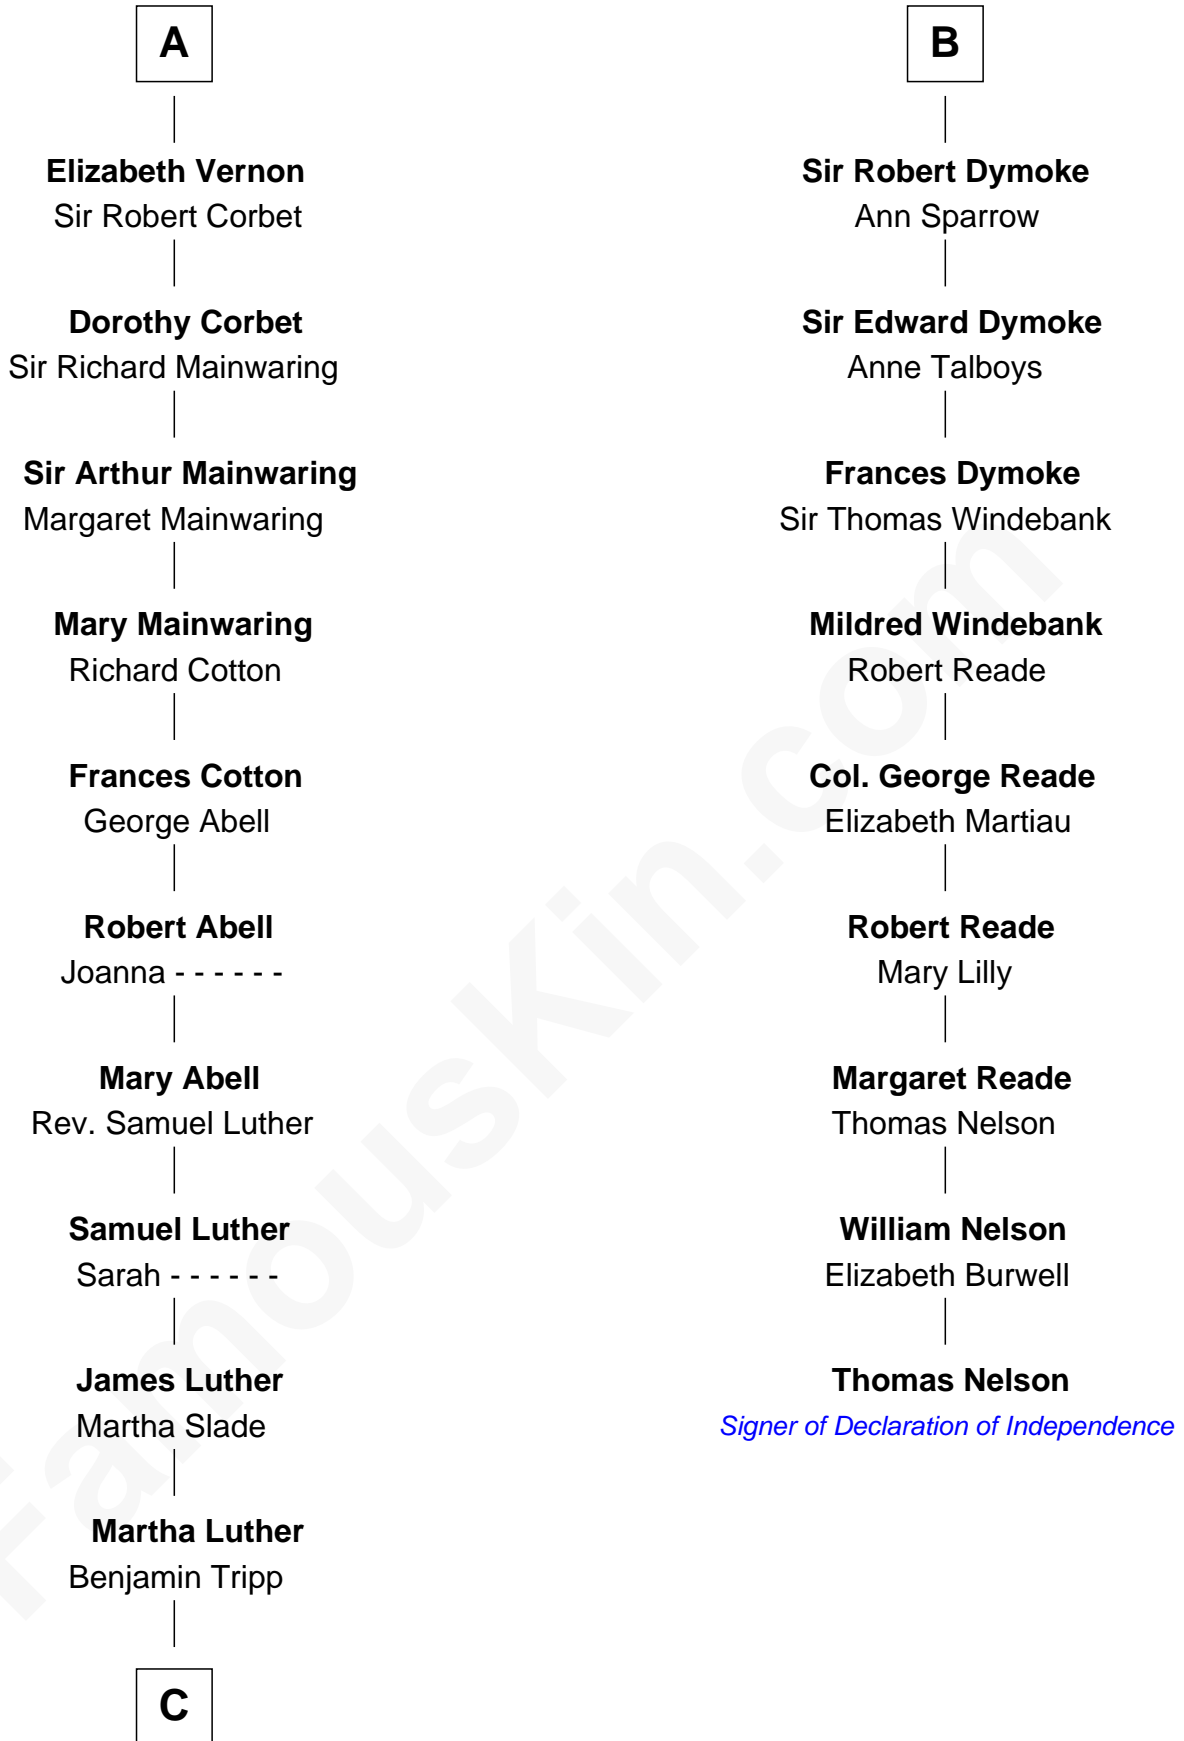

# FamousKin.com Relationship Chart of

**Lizzie Borden**

*Accused Murderess*

15th cousin 6 times removed of

**Thomas Nelson**

*Signer of the Declaration of Independence*

**Sir Patrick de Chaworth**

Isabella de Beauchamp

**C**

—  
**Susanna Tripp**

John Vinnicum

—  
**Sarah L. Vinnicum**

Joseph Morse

—  
**Anthony Morse**

Rhoda Morrison

—  
**Sarah Anthony Morse**

Andrew Jackson Borden

—  
**Lizzie Borden**

*Accused Murderess*

FamousKin.com