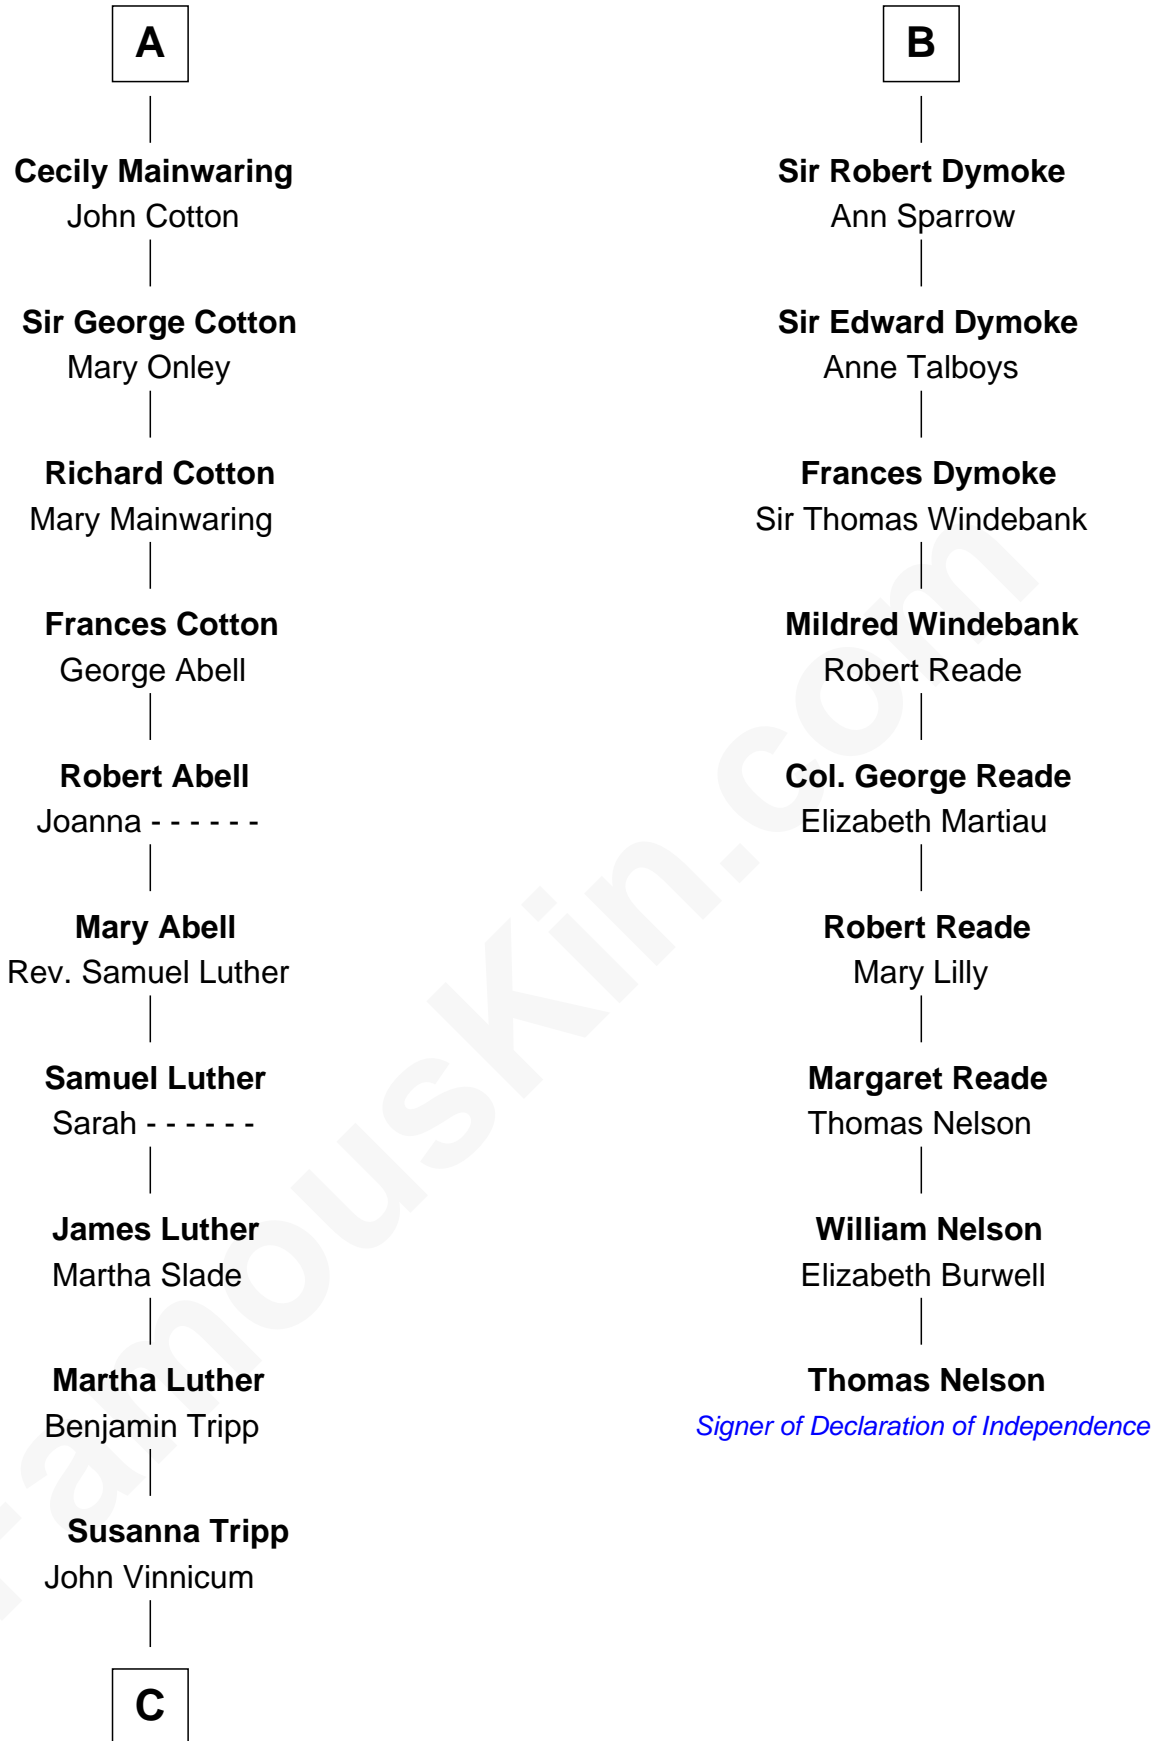

# FamousKin.com Relationship Chart of

**Lizzie Borden**

*Accused Murderess*

15th cousin 5 times removed of

**Thomas Nelson**

*Signer of the Declaration of Independence*

**C**

—  
**Sarah L. Vinnicum**

Joseph Morse

—  
**Anthony Morse**

Rhoda Morrison

—  
**Sarah Anthony Morse**

Andrew Jackson Borden

—  
**Lizzie Borden**

*Accused Murderess*

FamousKin.com