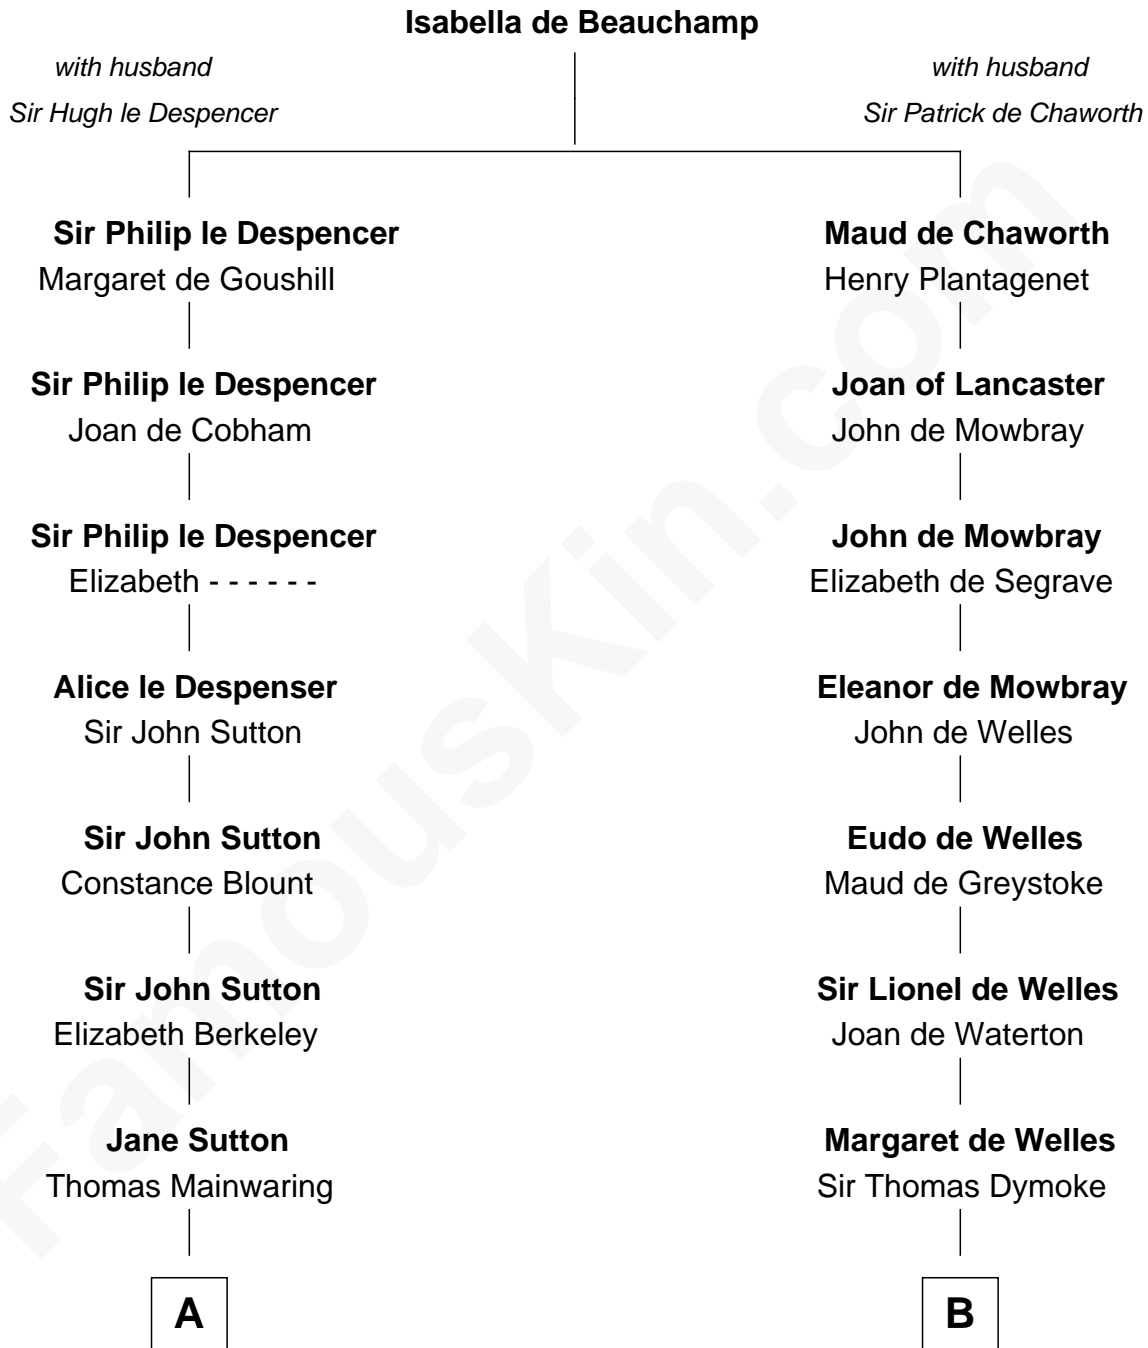

# FamousKin.com Relationship Chart of

**Lizzie Borden**

*Accused Murderess*

15th cousin 5 times removed of

**Thomas Nelson**

*Signer of the Declaration of Independence*

**C**

—  
**Sarah L. Vinnicum**

Joseph Morse

—  
**Anthony Morse**

Rhoda Morrison

—  
**Sarah Anthony Morse**

Andrew Jackson Borden

—  
**Lizzie Borden**

*Accused Murderess*

FamousKin.com