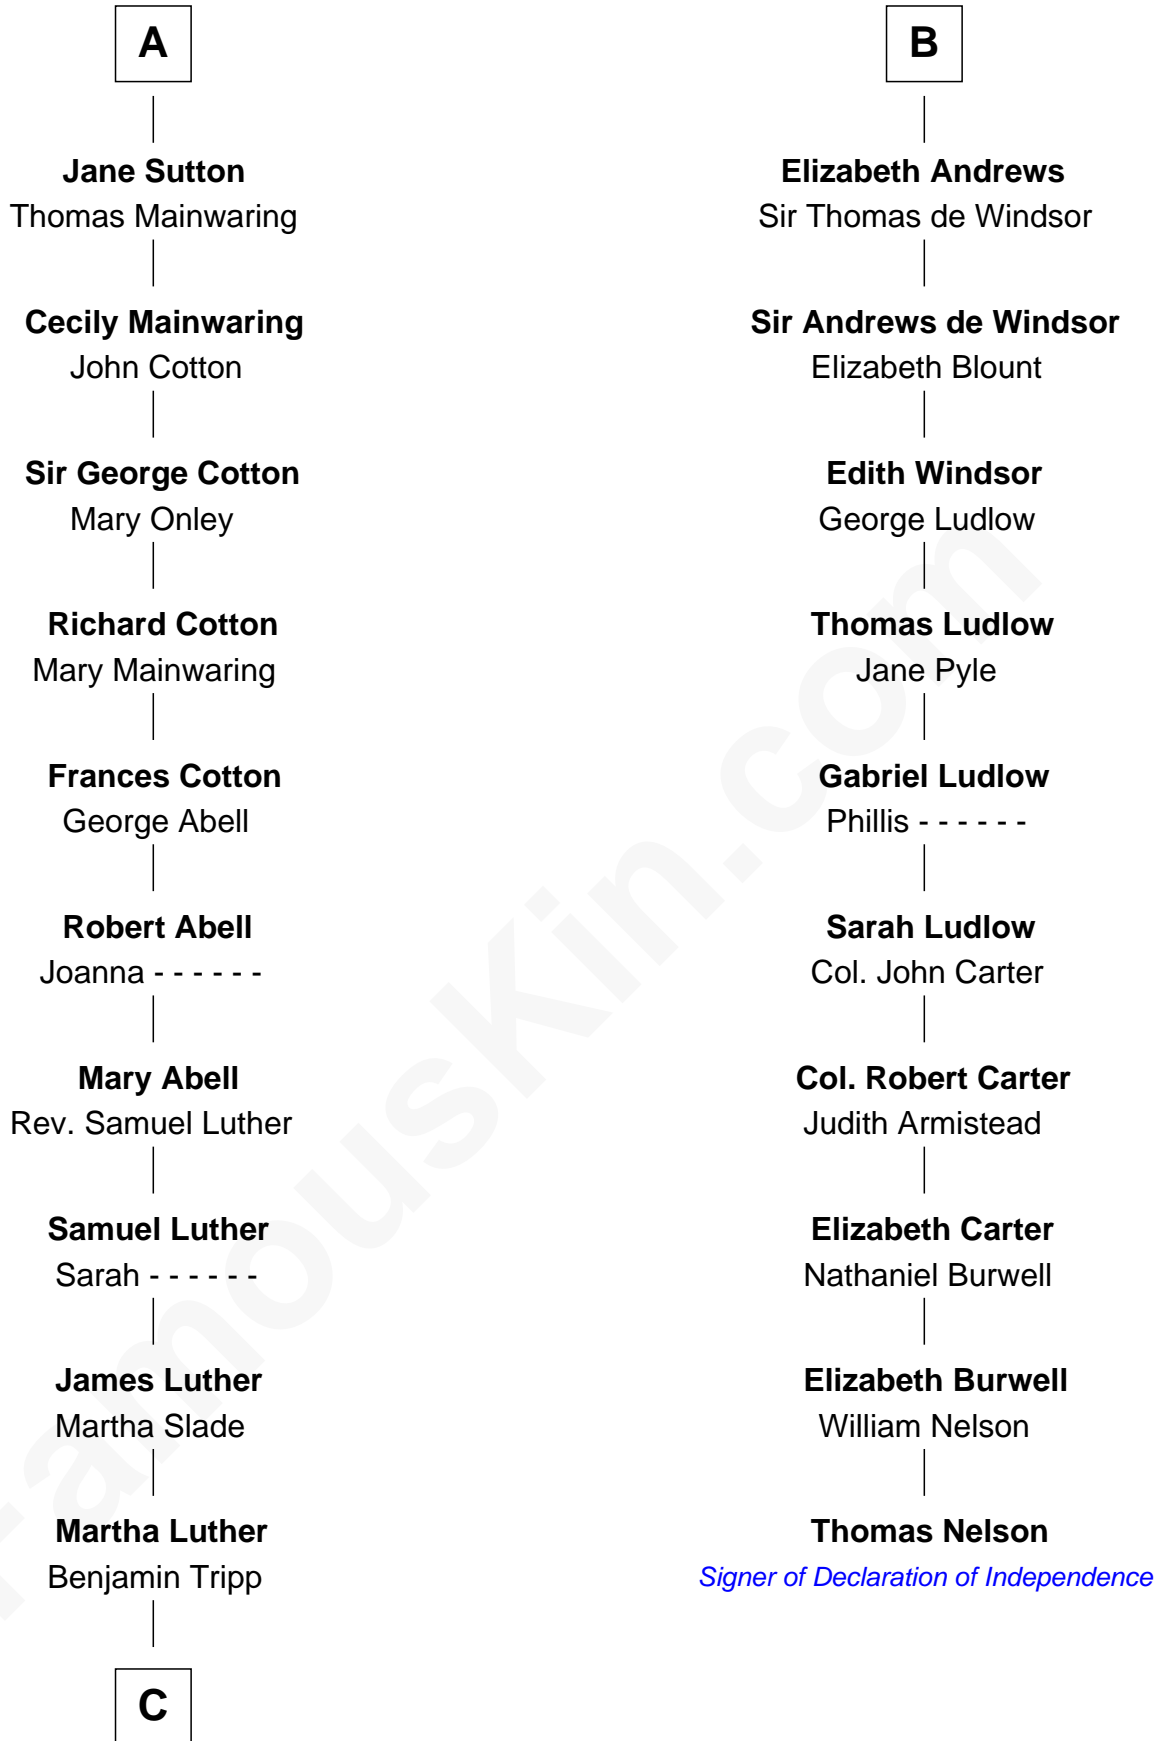

FamousKin.com Relationship Chart of

Lizzie Borden

Accused Murderess

16th cousin 5 times removed of

Thomas Nelson

Signer of the Declaration of Independence

Sir Hugh le Despencer

Aveline Basset

Catherine de Beaumont

Elizabeth Luttrell

John Stratton

Elizabeth Stratton

John Andrews

B

C

—
Susanna Tripp

John Vinnicum

—
Sarah L. Vinnicum

Joseph Morse

—
Anthony Morse

Rhoda Morrison

—
Sarah Anthony Morse

Andrew Jackson Borden

—
Lizzie Borden

Accused Murderess

FamousKin.com