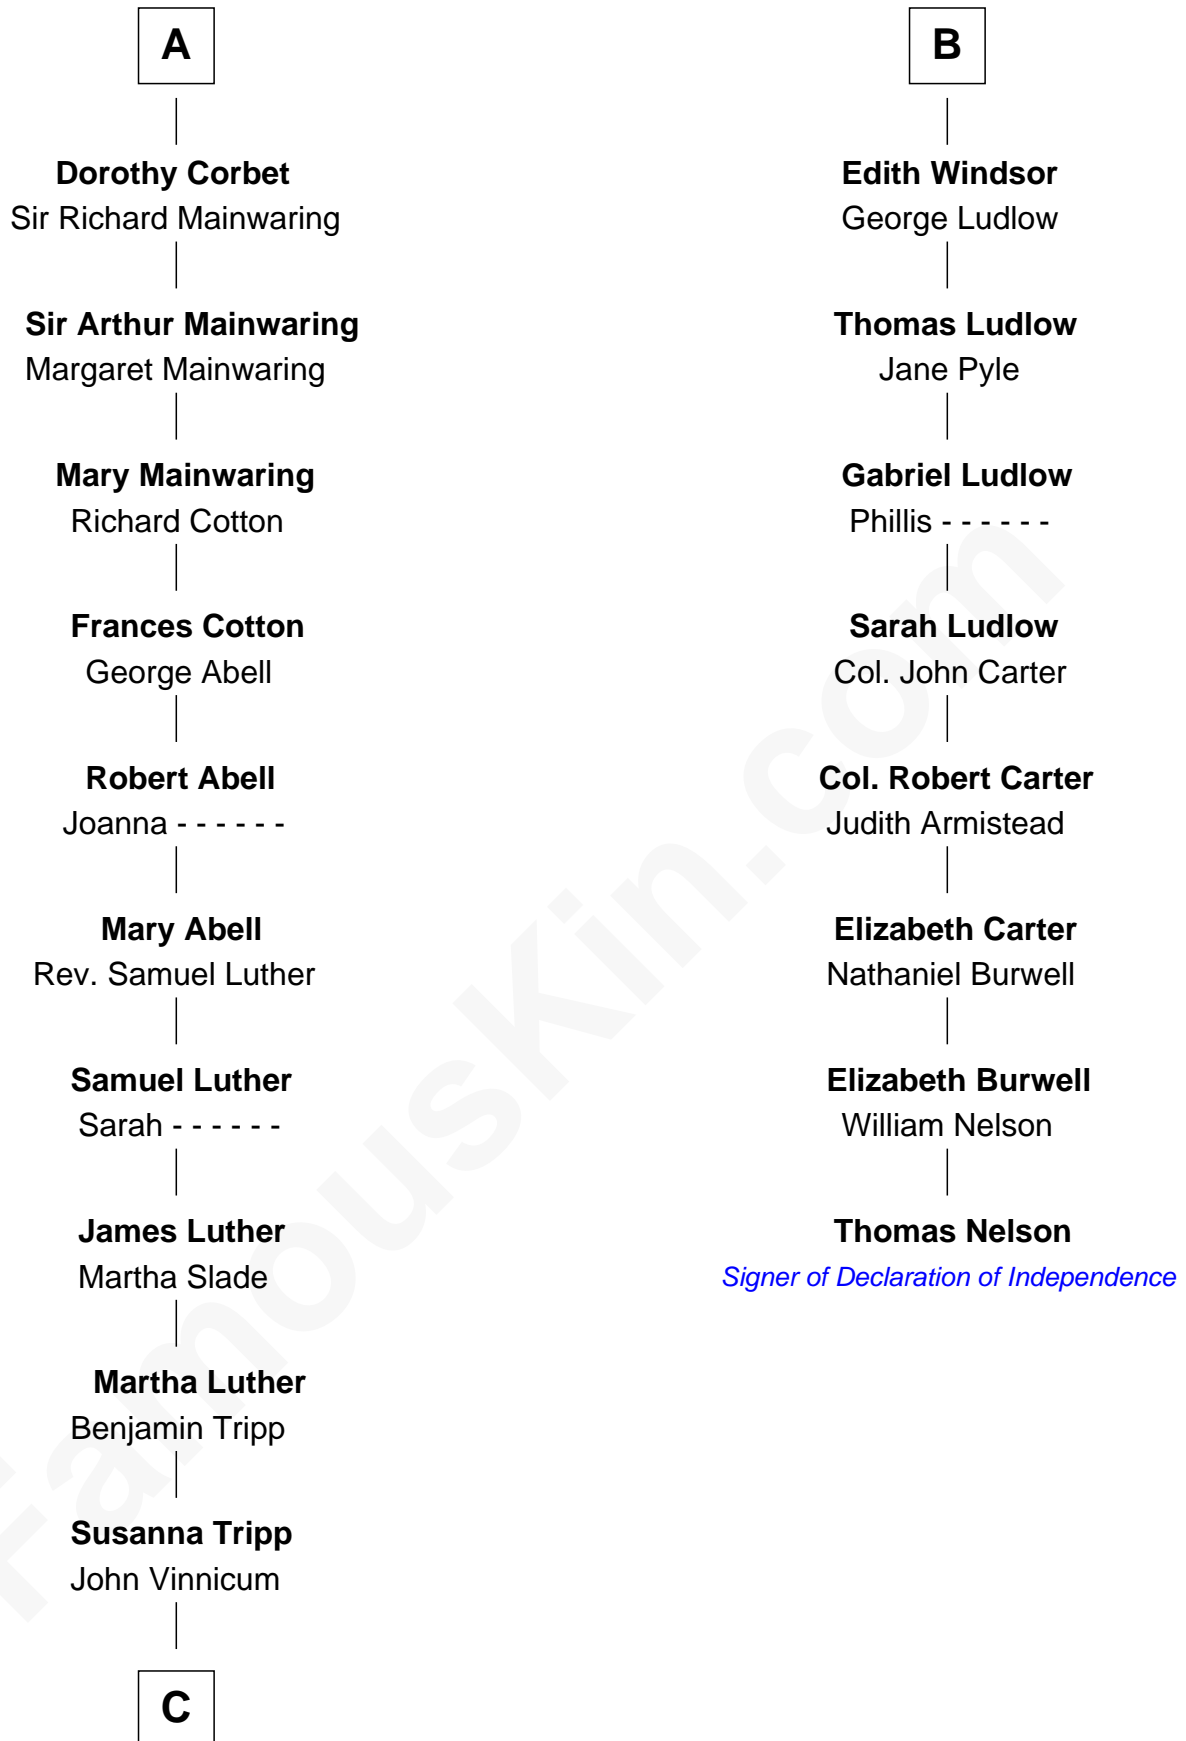

FamousKin.com Relationship Chart of

Lizzie Borden

Accused Murderess

14th cousin 6 times removed of

Thomas Nelson

Signer of the Declaration of Independence

Humphrey de Bohun

Elizabeth Plantagenet

John Andrews

Elizabeth Andrews

Sir Thomas de Windsor

Sir Andrews de Windsor

Elizabeth Blount

B

C

—
Sarah L. Vinnicum

Joseph Morse

—
Anthony Morse

Rhoda Morrison

—
Sarah Anthony Morse

Andrew Jackson Borden

—
Lizzie Borden

Accused Murderess

FamousKin.com