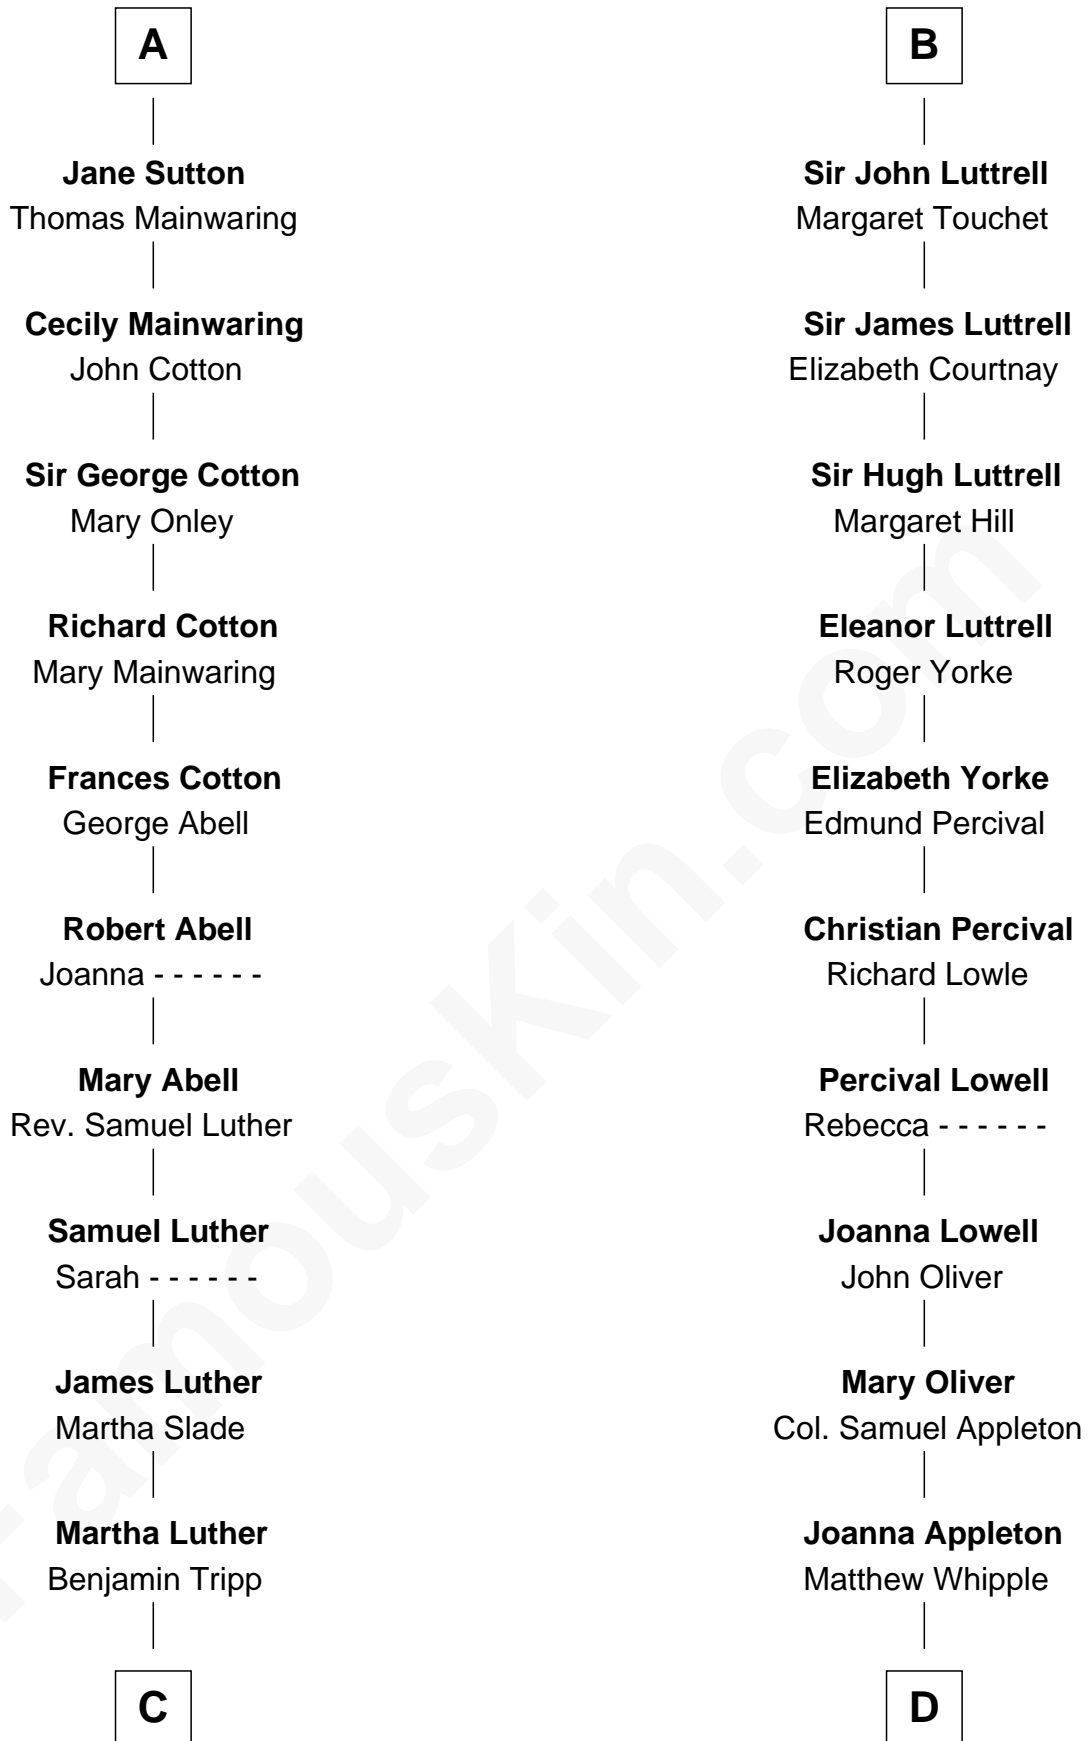

FamousKin.com Relationship Chart of

Lizzie Borden

Accused Murderess

18th cousin 3 times removed of

General William Whipple

Signer of the Declaration of Independence

C

Susanna Tripp
John Vinnicum

Sarah L. Vinnicum
Joseph Morse

Anthony Morse
Rhoda Morrison

Sarah Anthony Morse
Andrew Jackson Borden

Lizzie Borden
Accused Murderess

D

William Whipple
Mary Cutts

General William Whipple
Signer of Declaration of Independence