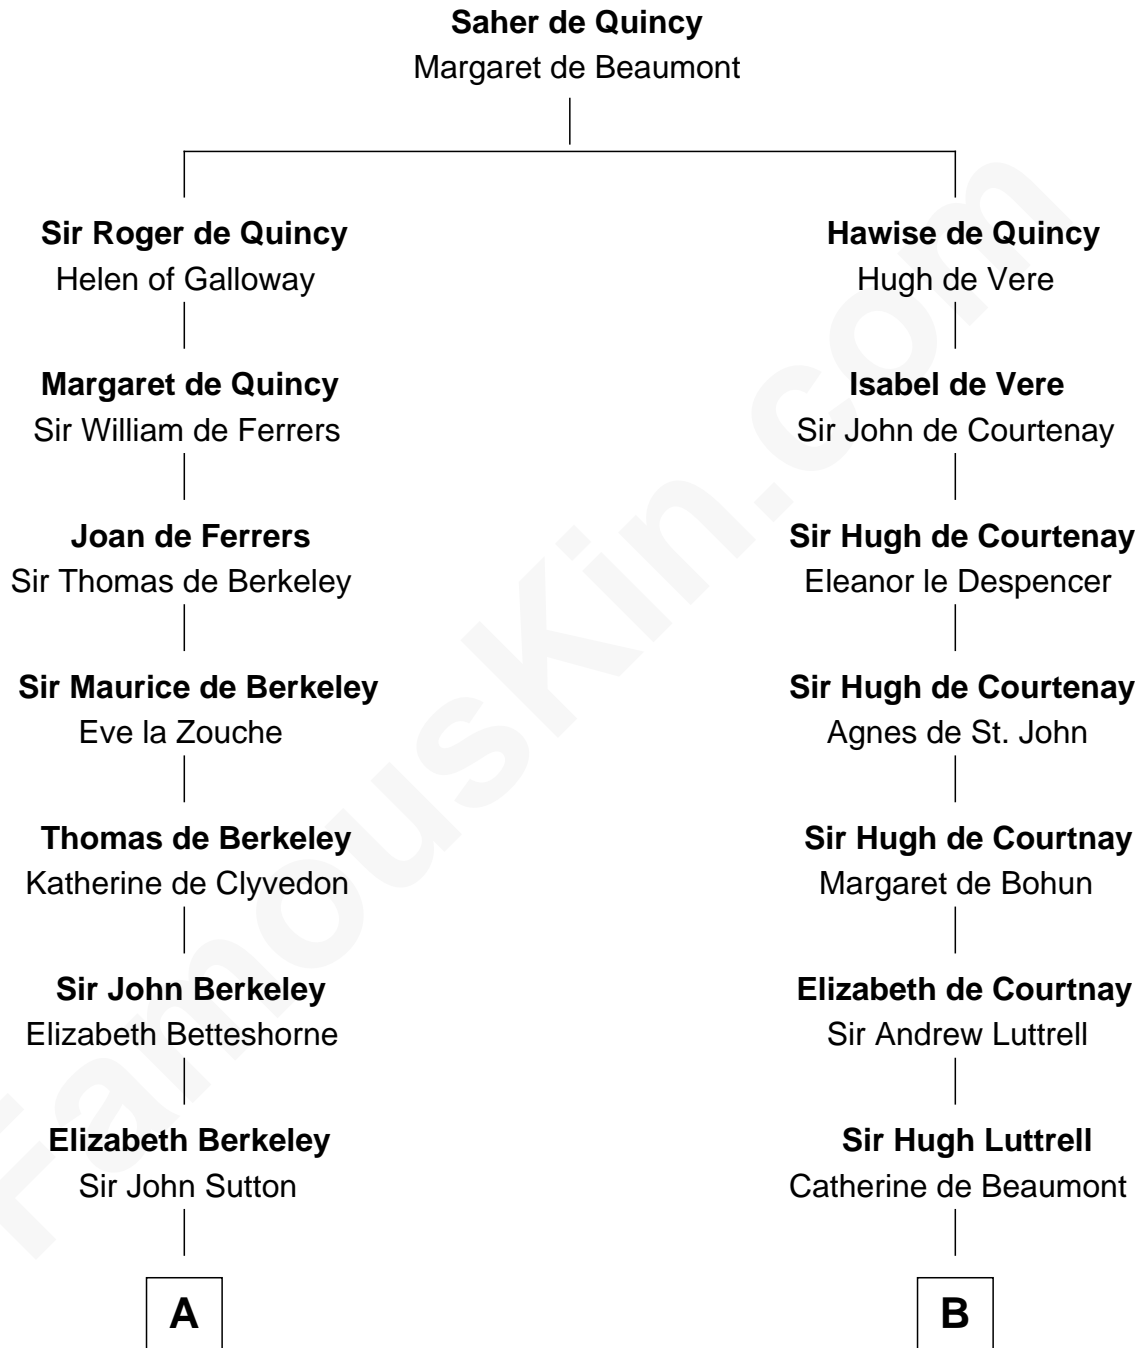

FamousKin.com Relationship Chart of

Lizzie Borden

Accused Murderess

18th cousin 3 times removed of

General William Whipple

Signer of the Declaration of Independence

C

Susanna Tripp
John Vinnicum

Sarah L. Vinnicum
Joseph Morse

Anthony Morse
Rhoda Morrison

Sarah Anthony Morse
Andrew Jackson Borden

Lizzie Borden
Accused Murderess

D

William Whipple
Mary Cutts

General William Whipple
Signer of Declaration of Independence