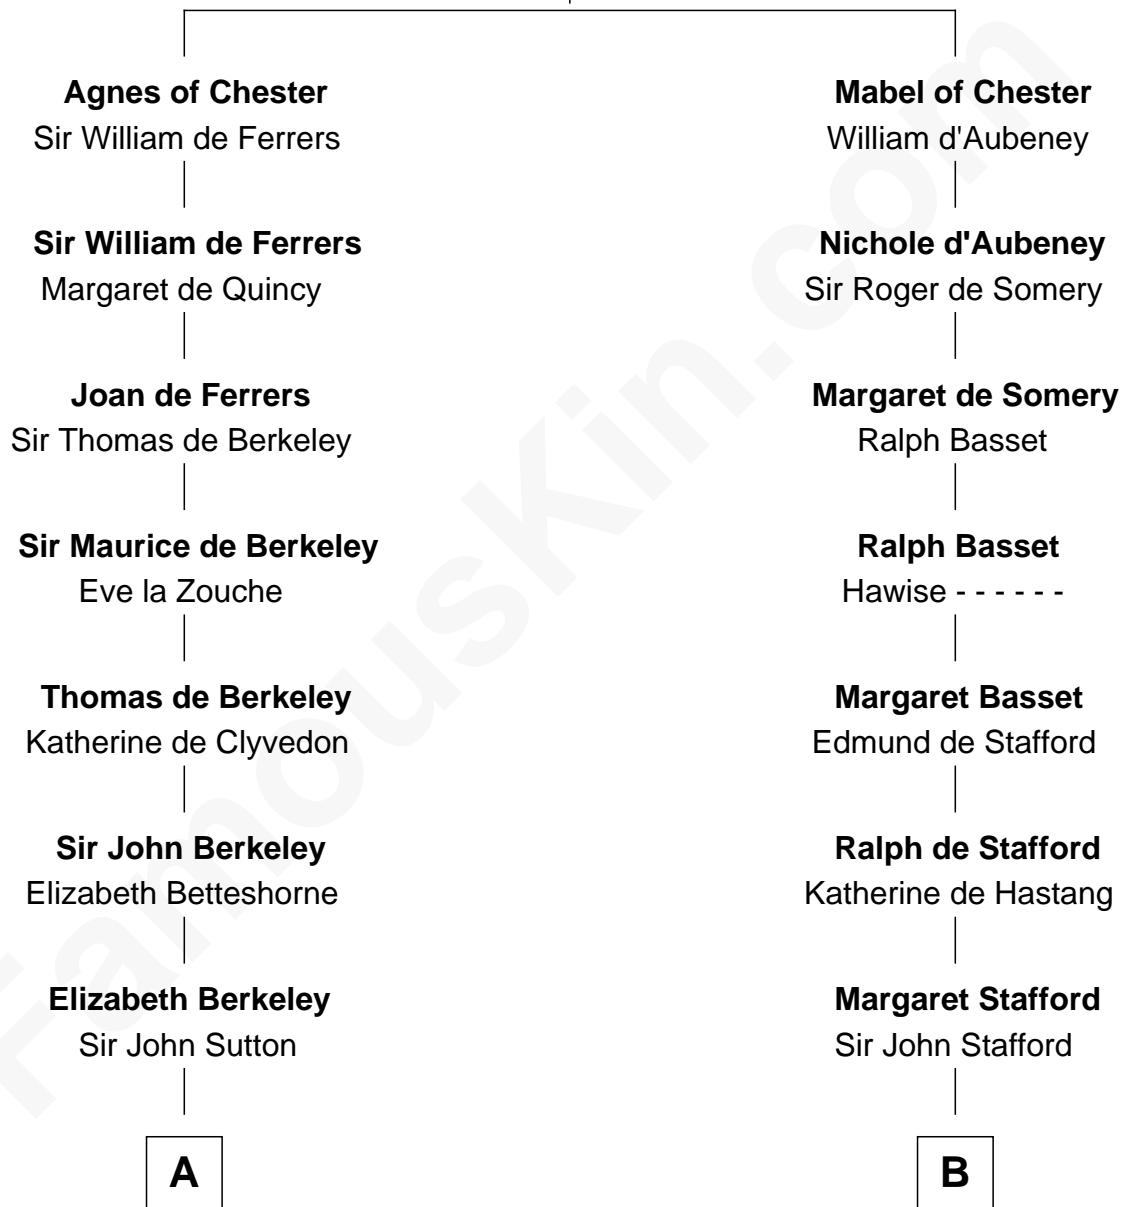

FamousKin.com Relationship Chart of

Lizzie Borden

Accused Murderess

20th cousin 1 time removed of

Robert Townsend

Member of the Culper Spy Ring during the American Revolution

Hugh de Kevelioc
Bertrade de Montfort

C

Susanna Tripp

John Vinnicum

Sarah L. Vinnicum

Joseph Morse

Anthony Morse

Rhoda Morrison

Sarah Anthony Morse

Andrew Jackson Borden

Lizzie Borden

Accused Murderess

D

Audrey Almy

James Townsend

Jacob Townsend

Phoebe Seaman