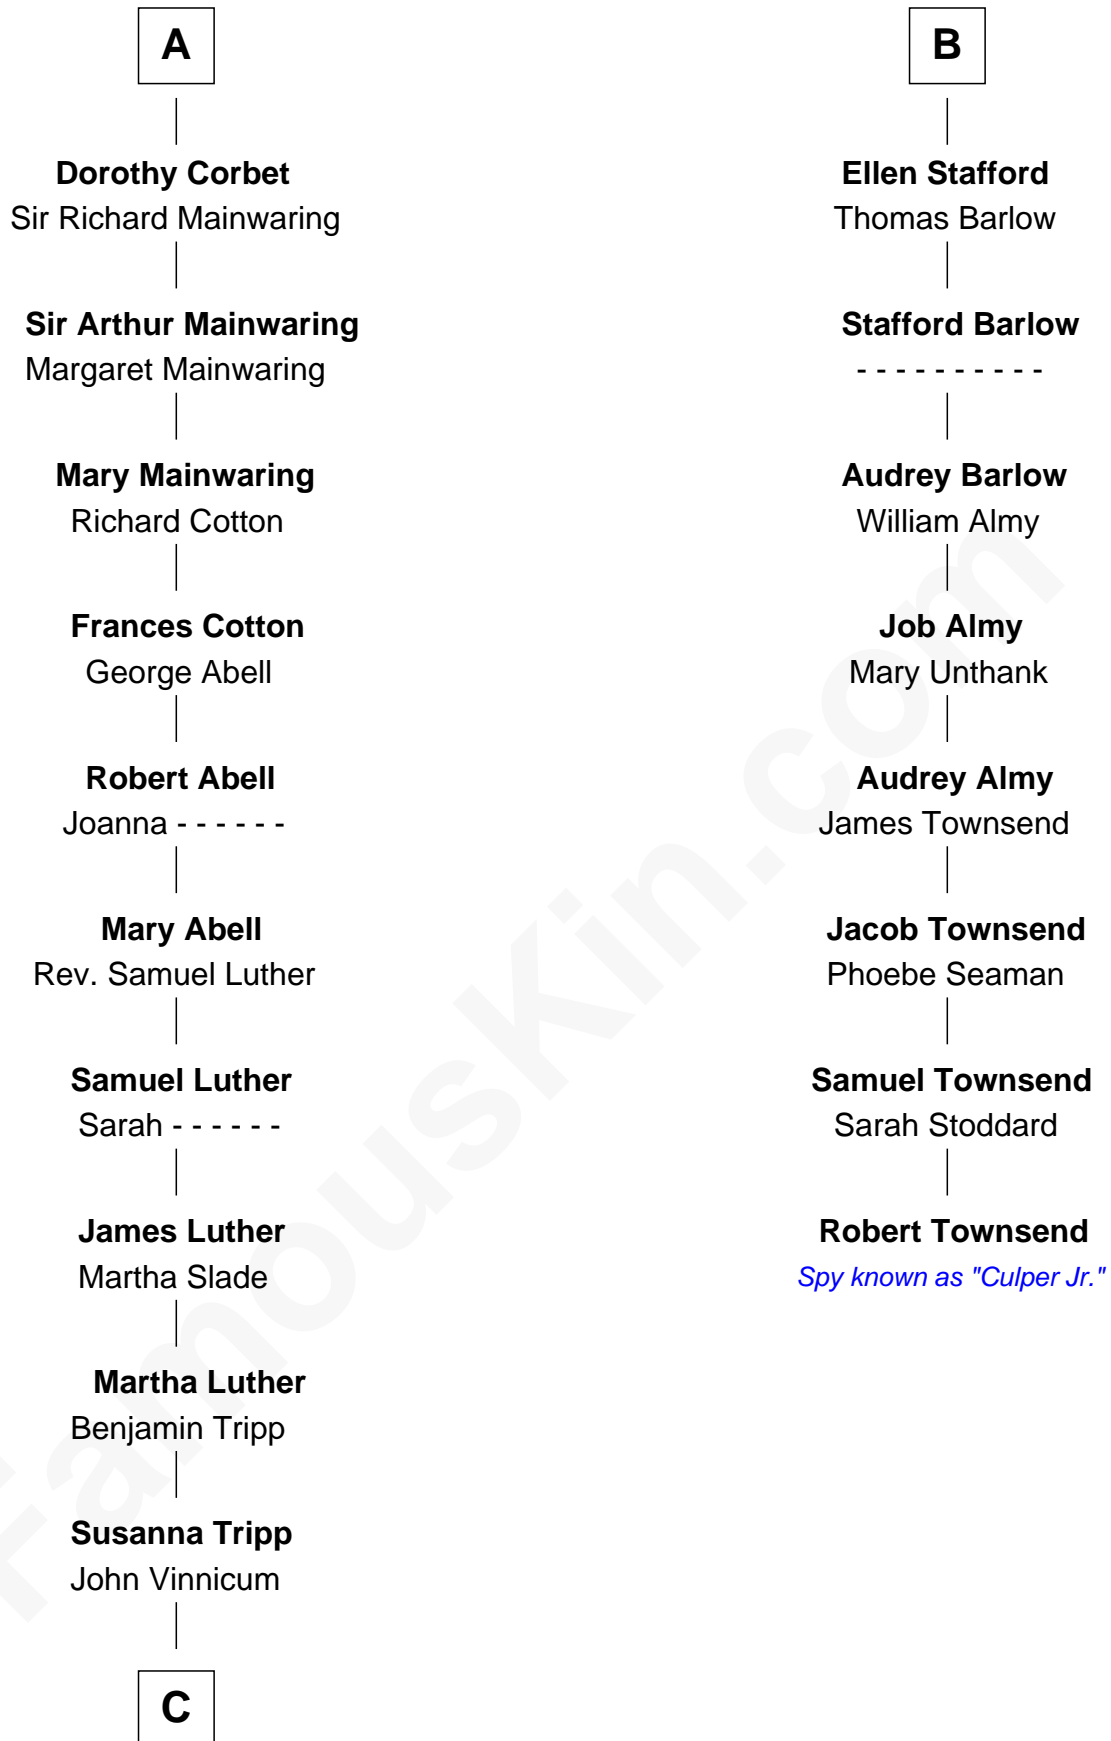

FamousKin.com Relationship Chart of

Lizzie Borden

Accused Murderess

14th cousin 6 times removed of

Robert Townsend

Member of the Culper Spy Ring during the American Revolution

C

—
Sarah L. Vinnicum

Joseph Morse

—
Anthony Morse

Rhoda Morrison

—
Sarah Anthony Morse

Andrew Jackson Borden

—
Lizzie Borden

Accused Murderess

FamousKin.com