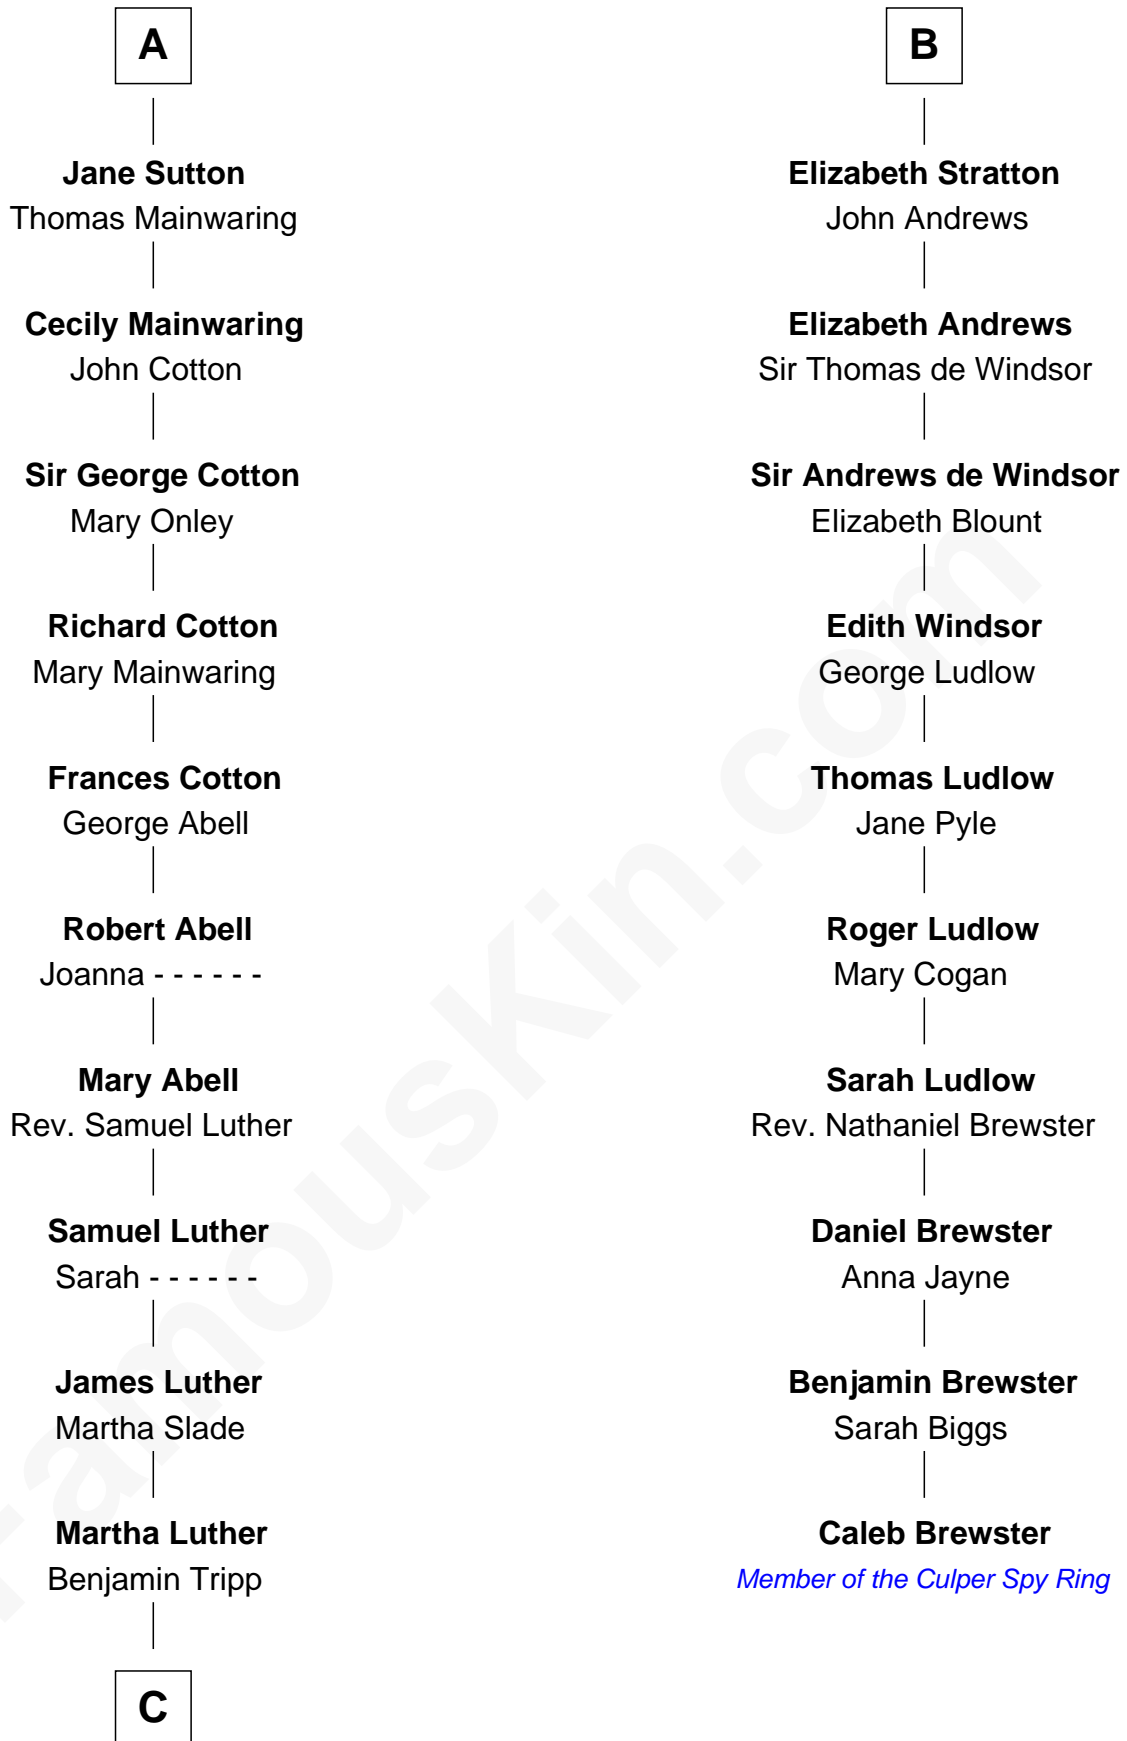

FamousKin.com Relationship Chart of

Lizzie Borden

Accused Murderess

16th cousin 5 times removed of

Caleb Brewster

Member of the Culper Spy Ring during the American Revolution

C

—
Susanna Tripp

John Vinnicum

—
Sarah L. Vinnicum

Joseph Morse

—
Anthony Morse

Rhoda Morrison

—
Sarah Anthony Morse

Andrew Jackson Borden

—
Lizzie Borden

Accused Murderess