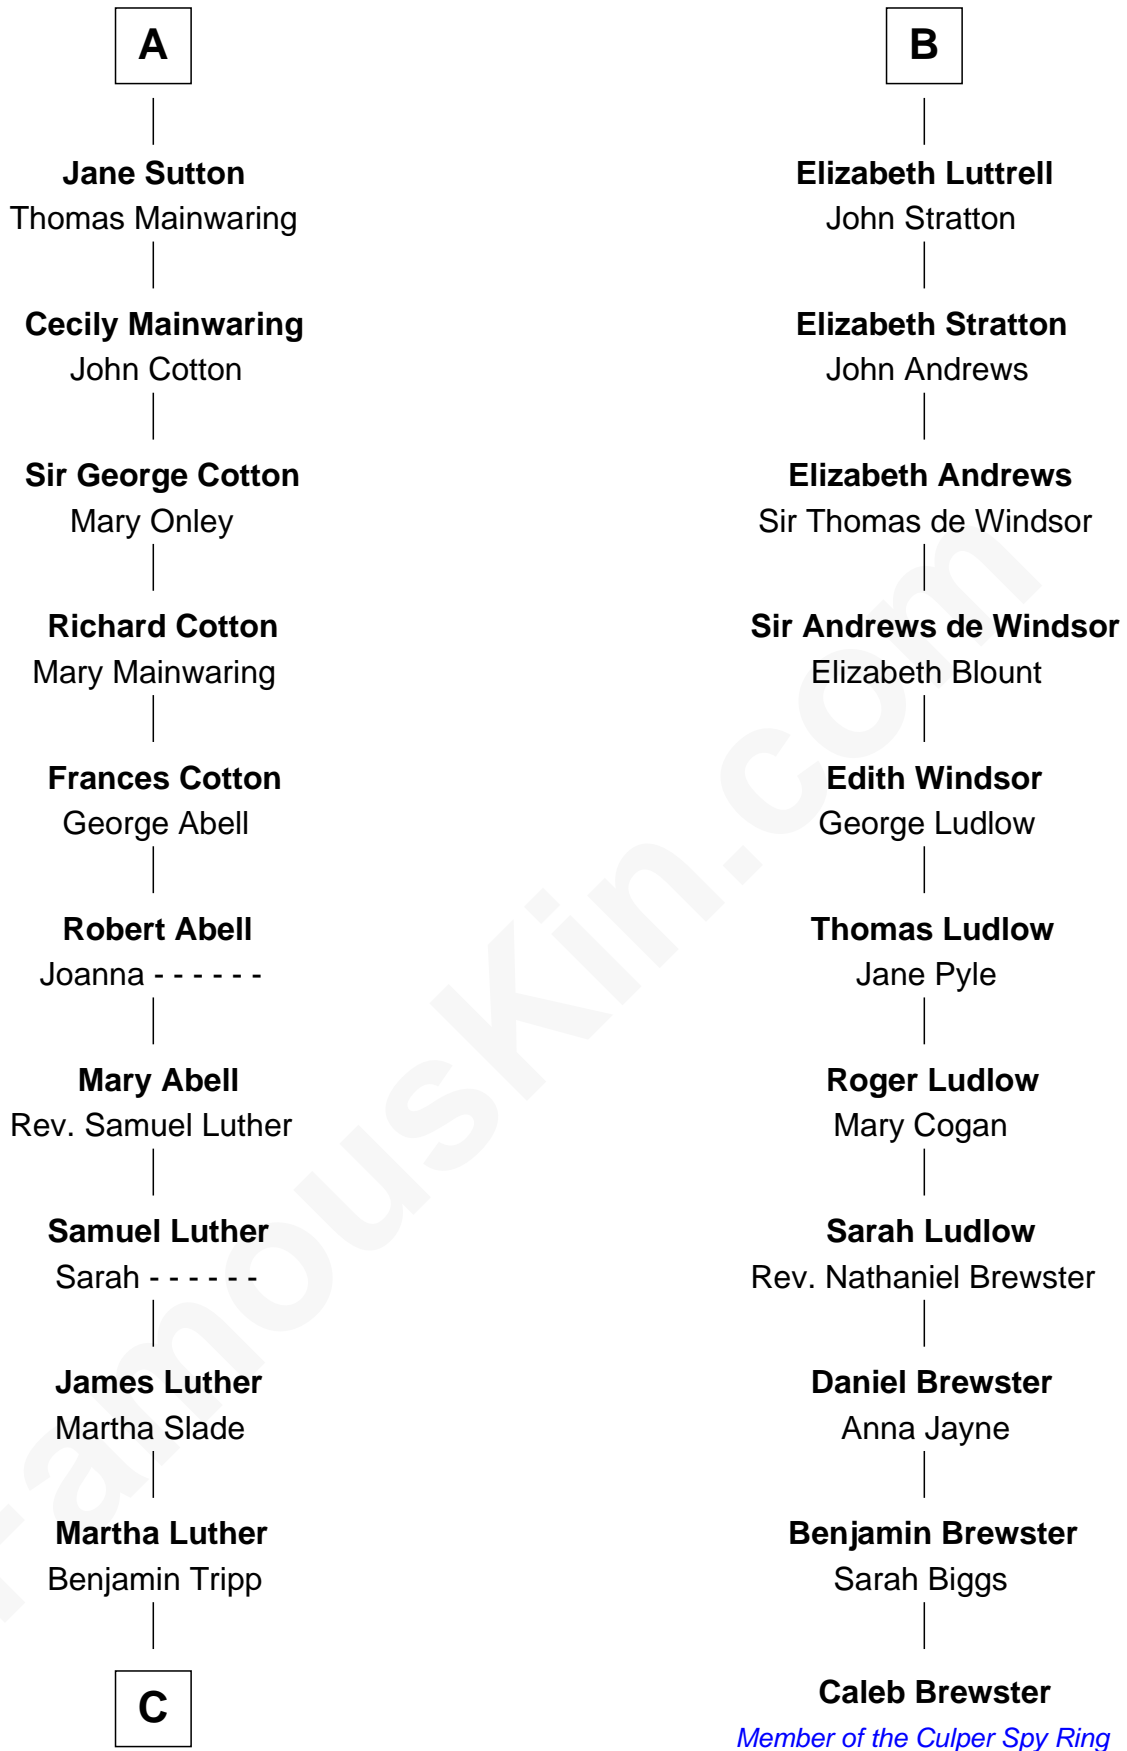

# FamousKin.com Relationship Chart of

**Lizzie Borden**

*Accused Murderess*

17th cousin 4 times removed of

**Caleb Brewster**

*Member of the Culper Spy Ring during the American Revolution*

**C**

—  
**Susanna Tripp**

John Vinnicum

—  
**Sarah L. Vinnicum**

Joseph Morse

—  
**Anthony Morse**

Rhoda Morrison

—  
**Sarah Anthony Morse**

Andrew Jackson Borden

—  
**Lizzie Borden**

*Accused Murderess*

FamousKin.com