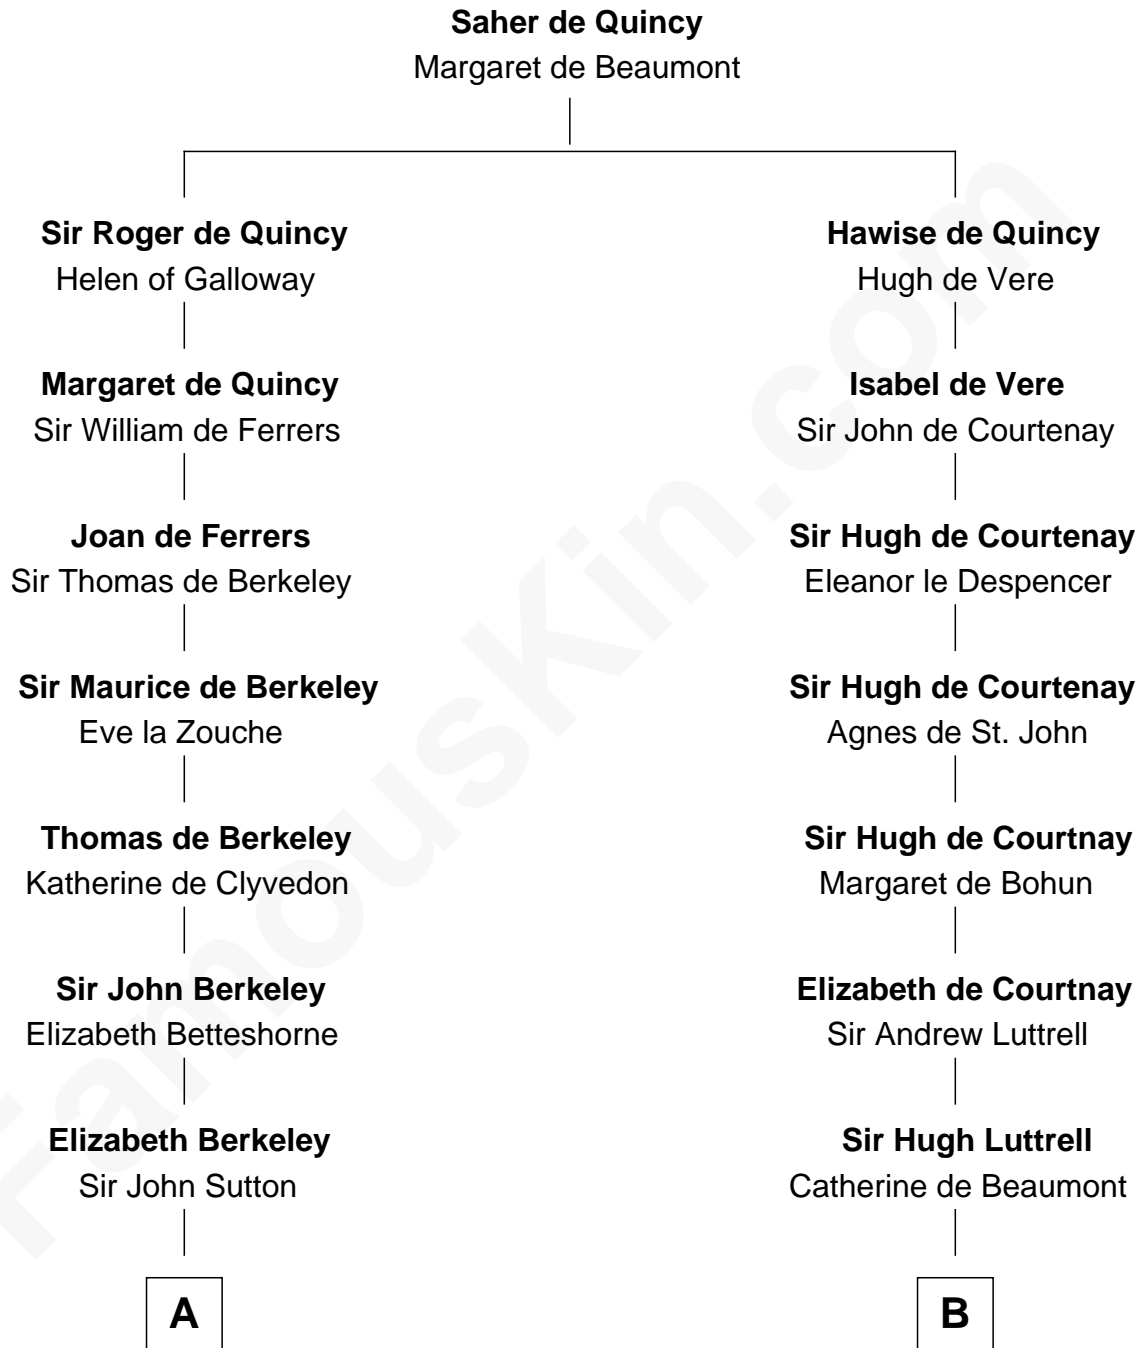

# FamousKin.com Relationship Chart of

**Lizzie Borden**

*Accused Murderess*

17th cousin 4 times removed of

**Caleb Brewster**

*Member of the Culper Spy Ring during the American Revolution*

**C**

—  
**Susanna Tripp**

John Vinnicum

—  
**Sarah L. Vinnicum**

Joseph Morse

—  
**Anthony Morse**

Rhoda Morrison

—  
**Sarah Anthony Morse**

Andrew Jackson Borden

—  
**Lizzie Borden**

*Accused Murderess*

FamousKin.com