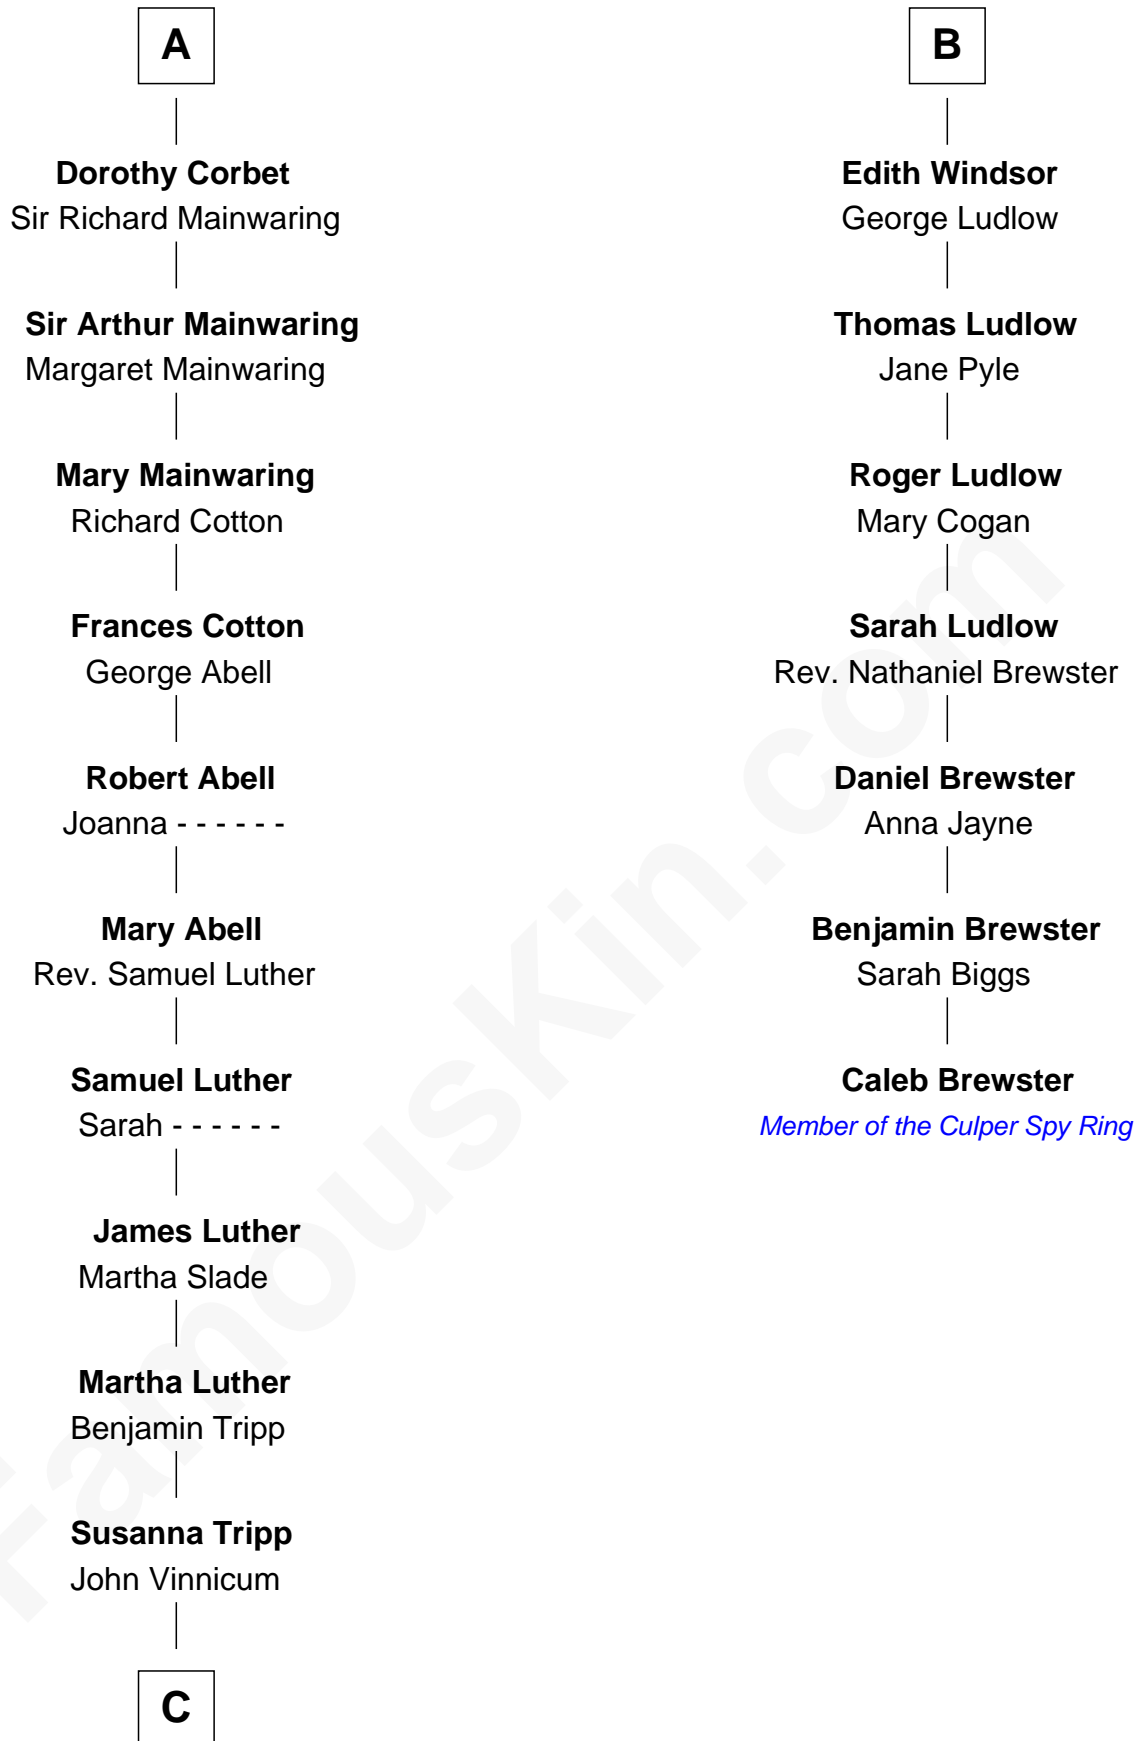

# FamousKin.com Relationship Chart of

**Lizzie Borden**

*Accused Murderess*

13th cousin 7 times removed of

**Caleb Brewster**

*Member of the Culper Spy Ring during the American Revolution*

**Humphrey de Bohun**  
Elizabeth Plantagenet

**Elizabeth Vernon**  
Sir Robert Corbet

**A**

**Margaret de Bohun**  
Sir Hugh de Courtnay

**Elizabeth de Courtnay**  
Sir Andrew Luttrell

**Sir Hugh Luttrell**  
Catherine de Beaumont

**Elizabeth Luttrell**  
John Stratton

**Elizabeth Stratton**  
John Andrews

**Elizabeth Andrews**  
Sir Thomas de Windsor

**Sir Andrews de Windsor**  
Elizabeth Blount

**B**

**C**

—  
**Sarah L. Vinnicum**

Joseph Morse

—  
**Anthony Morse**

Rhoda Morrison

—  
**Sarah Anthony Morse**

Andrew Jackson Borden

—  
**Lizzie Borden**

*Accused Murderess*

FamousKin.com