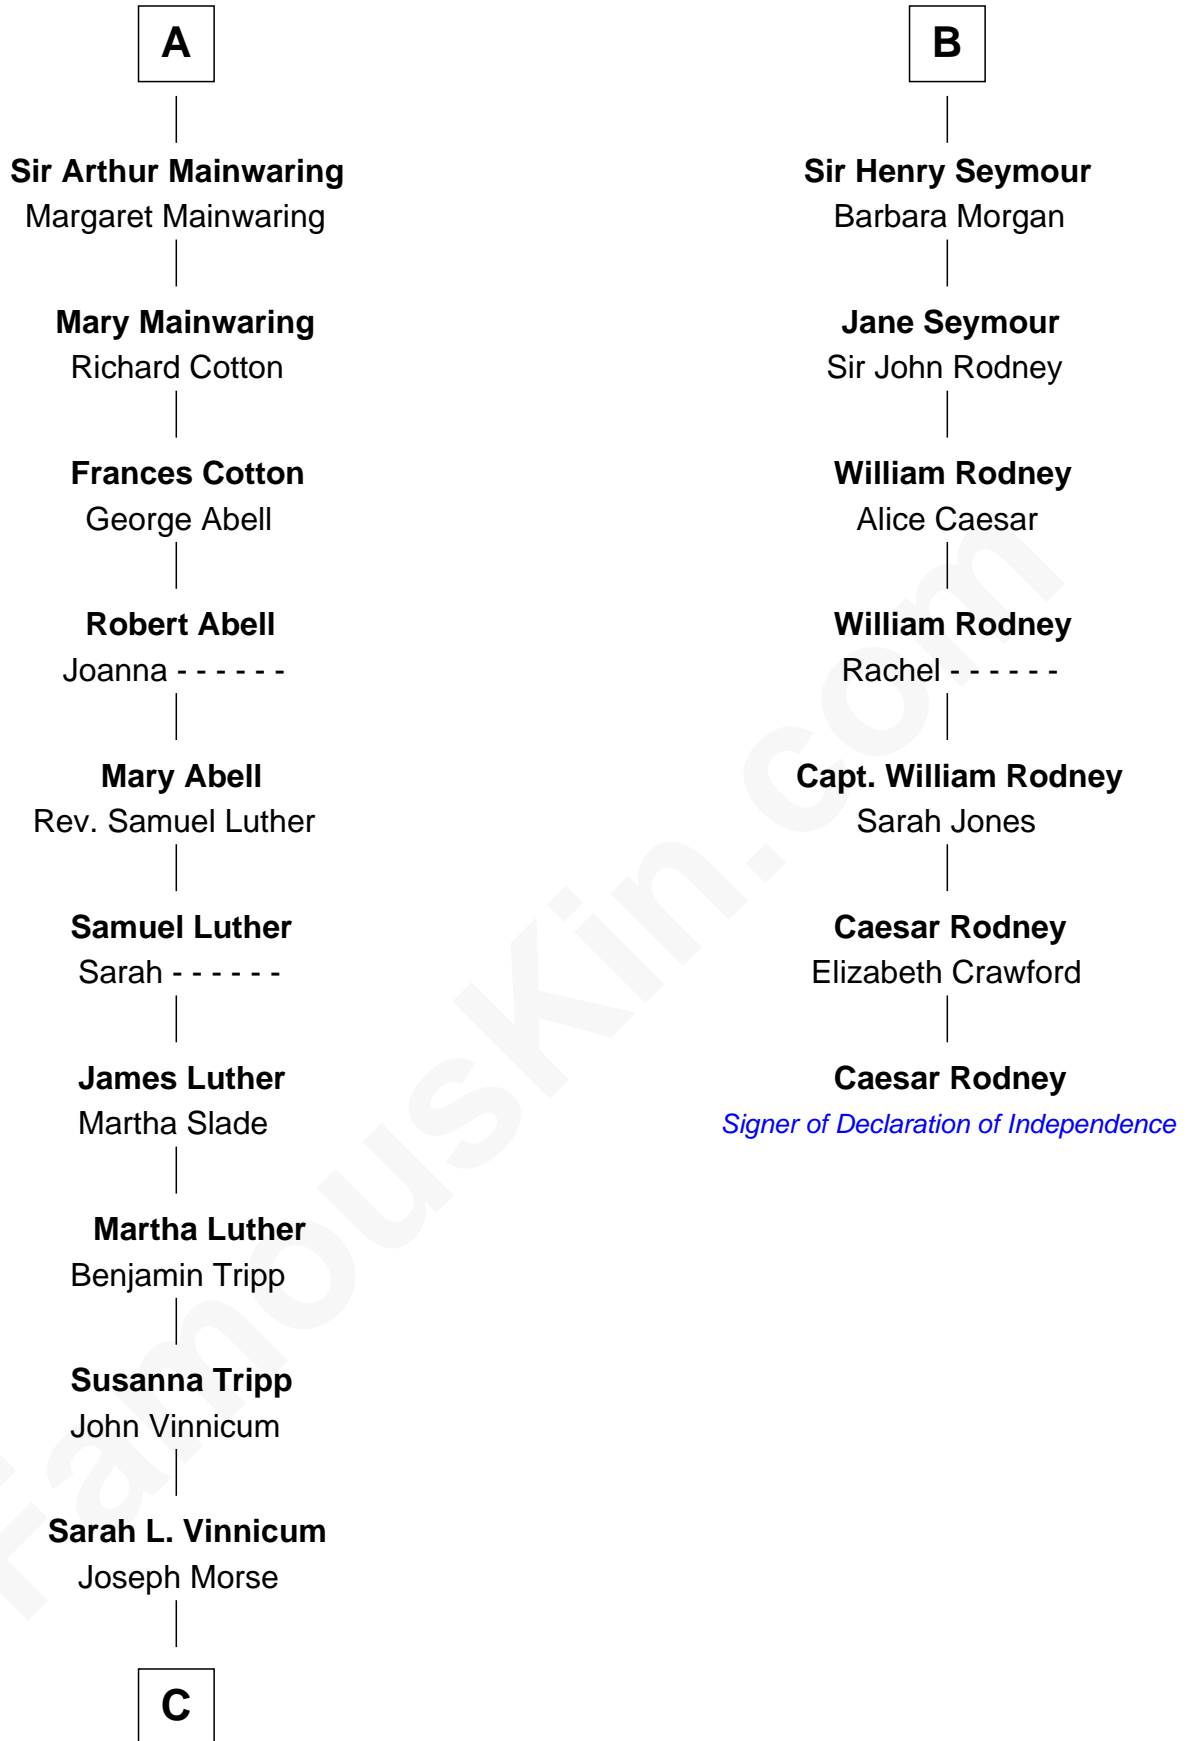

# FamousKin.com Relationship Chart of

**Lizzie Borden**

*Accused Murderess*

13th cousin 6 times removed of

**Caesar Rodney**

*Signer of the Declaration of Independence*

**C**

—  
**Anthony Morse**

Rhoda Morrison

—  
**Sarah Anthony Morse**

Andrew Jackson Borden

—  
**Lizzie Borden**

*Accused Murderess*

FamousKin.com