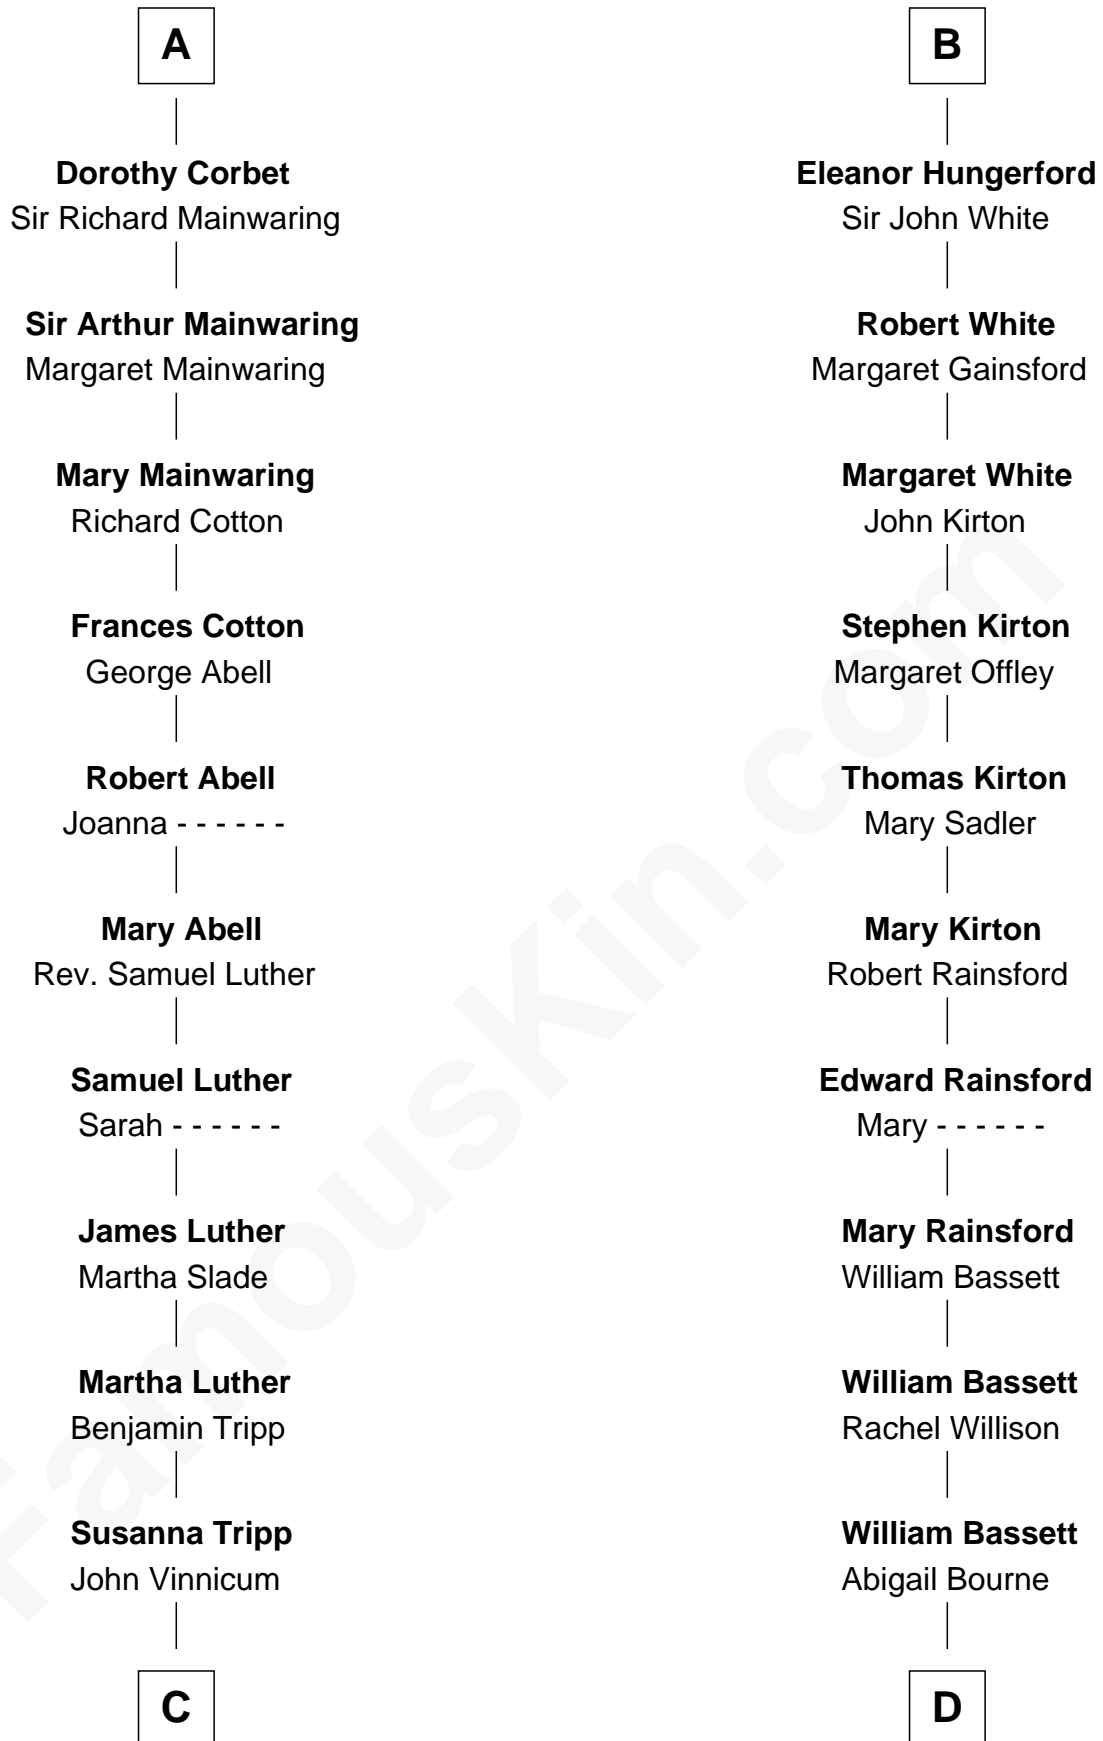

FamousKin.com Relationship Chart of

Lizzie Borden

Accused Murderess

20th cousin of

Sir Charles Tupper

6th Prime Minister of Canada

C

Sarah L. Vinnicum

Joseph Morse

Anthony Morse

Rhoda Morrison

Sarah Anthony Morse

Andrew Jackson Borden

Lizzie Borden

Accused Murderess

D

Mary Bassett

Eliakim Tupper

Charles Tupper

Elizabeth West

Rev. Charles Tupper

Miriam Lockhart

Sir Charles Tupper

6th Prime Minister of Canada