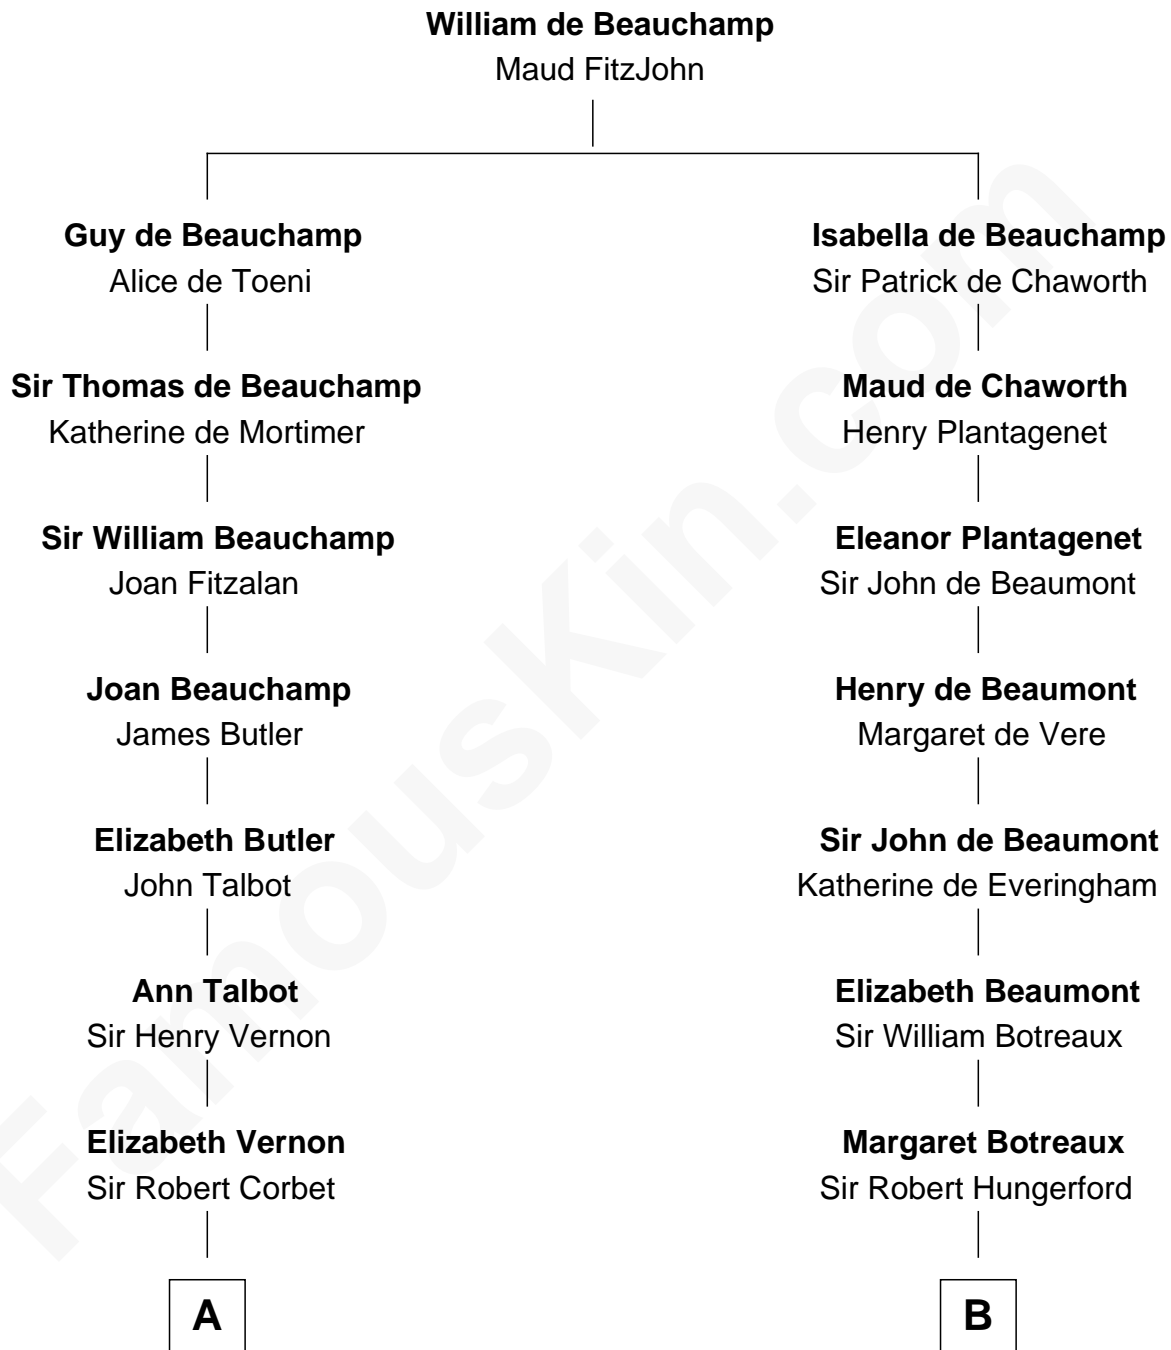

FamousKin.com Relationship Chart of

Lizzie Borden

Accused Murderess

20th cousin of

Sir Charles Tupper

6th Prime Minister of Canada

C

Sarah L. Vinnicum

Joseph Morse

Anthony Morse

Rhoda Morrison

Sarah Anthony Morse

Andrew Jackson Borden

Lizzie Borden

Accused Murderess

D

Mary Bassett

Eliakim Tupper

Charles Tupper

Elizabeth West

Rev. Charles Tupper

Miriam Lockhart

Sir Charles Tupper

6th Prime Minister of Canada