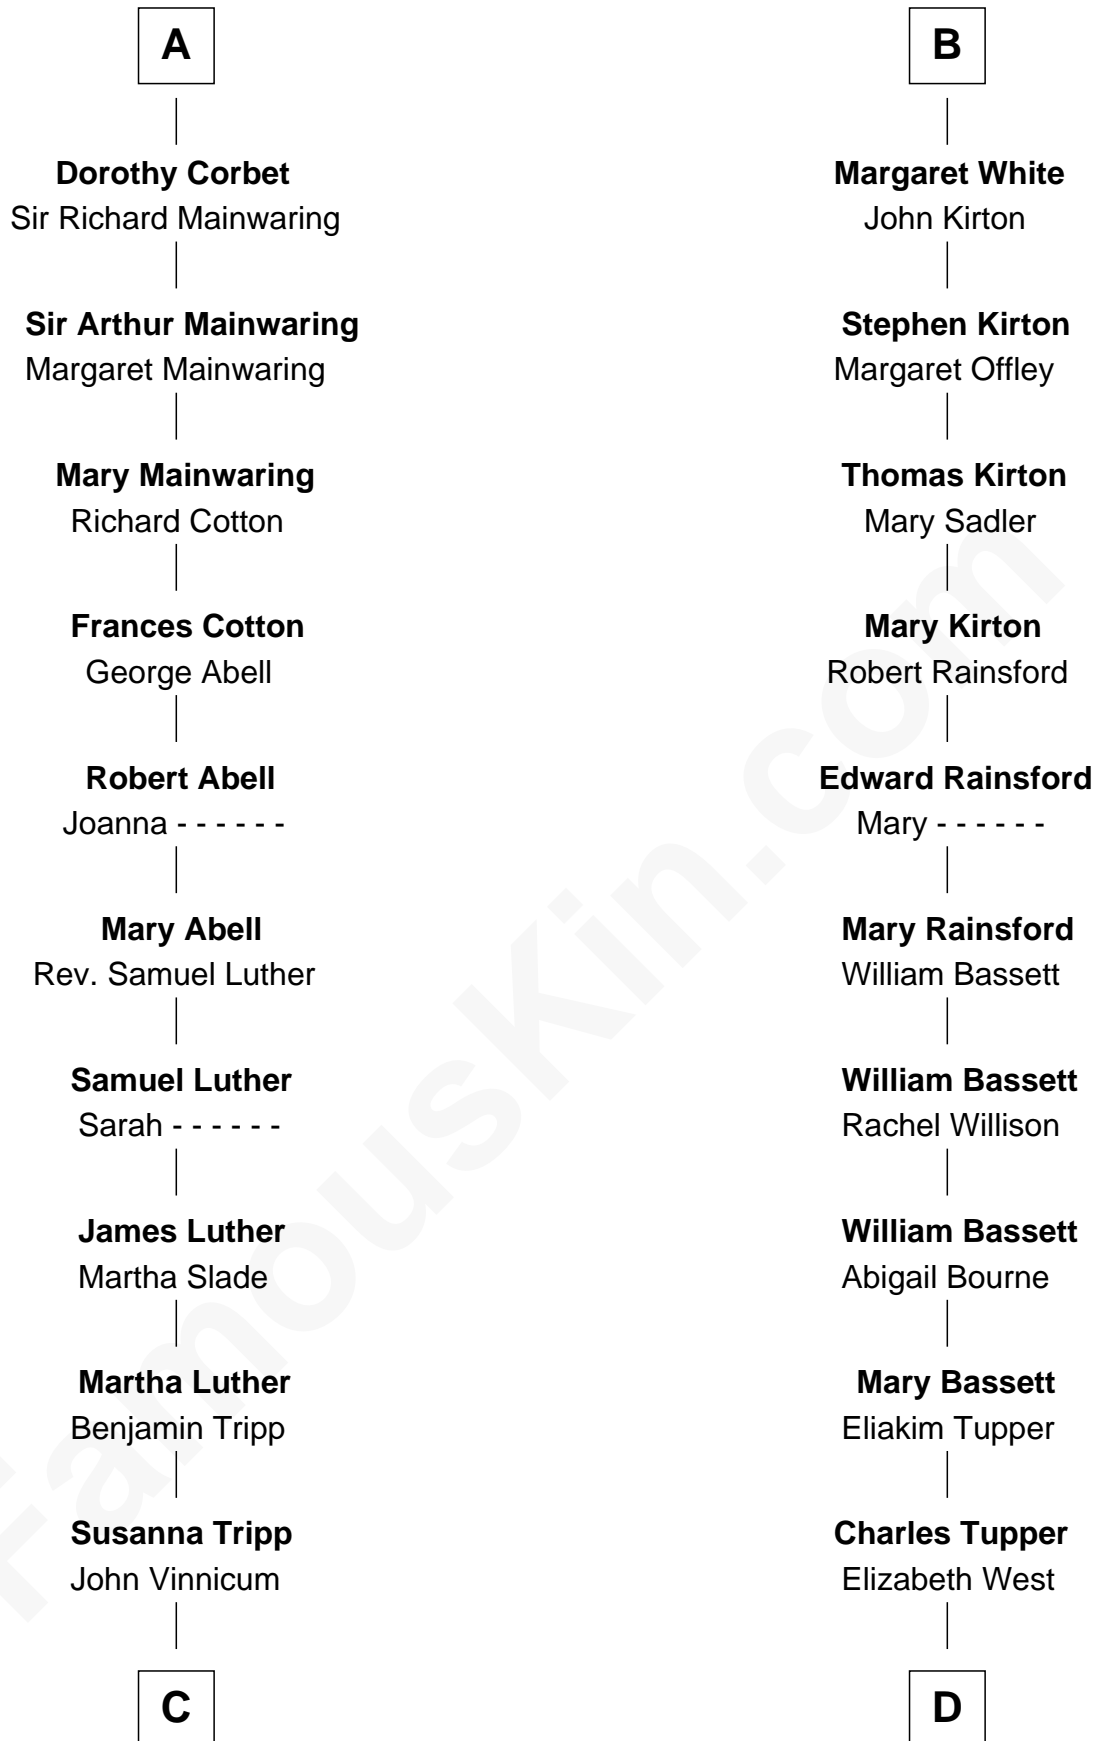

# FamousKin.com Relationship Chart of

**Lizzie Borden**

*Accused Murderess*

18th cousin 2 times removed of

**Sir Charles Tupper**

*6th Prime Minister of Canada*

**Bartholomew de Badlesmere**

Margaret de Clare

**Elizabeth Butler**

John Talbot

**Ann Talbot**

Sir Henry Vernon

**Elizabeth Vernon**

Sir Robert Corbet

**A**

**Maud de Badlesmere**

John de Vere

**Margaret de Vere**

Henry de Beaumont

**Sir John de Beaumont**

Katherine de Everingham

**Elizabeth Beaumont**

Sir William Botreaux

**Margaret Botreaux**

Sir Robert Hungerford

**Eleanor Hungerford**

Sir John White

**Robert White**

Margaret Gainsford

**B**

FamousKin.com