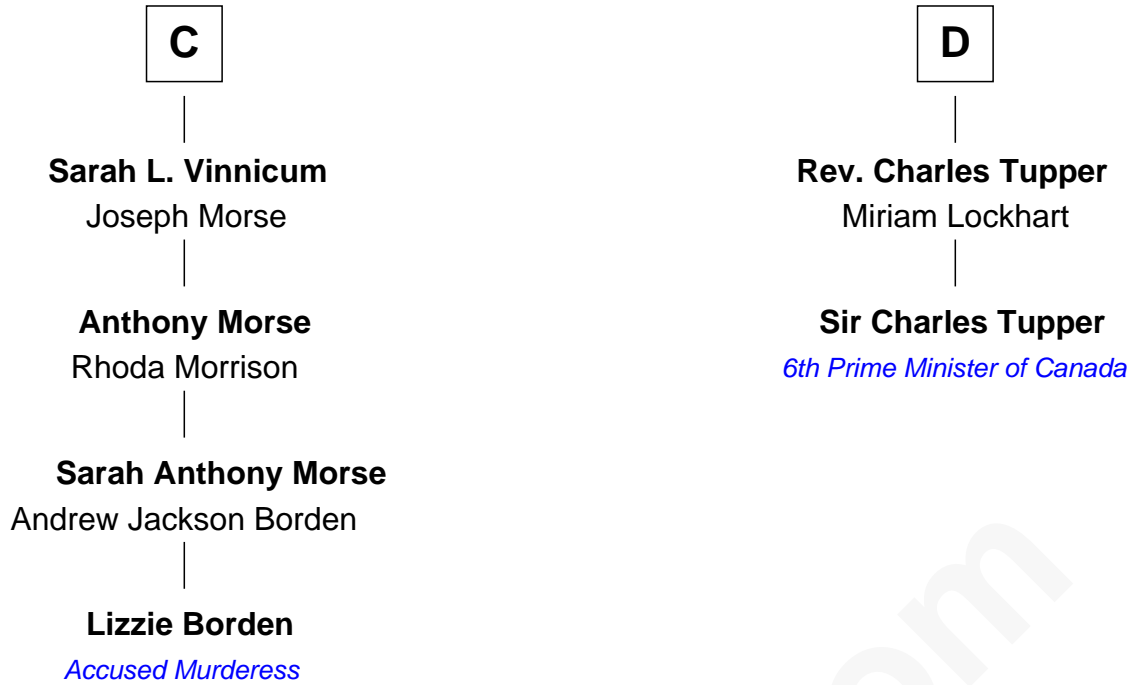

# FamousKin.com Relationship Chart of

**Lizzie Borden**

*Accused Murderess*

18th cousin 2 times removed of

**Sir Charles Tupper**

*6th Prime Minister of Canada*

**Bartholomew de Badlesmere**

Margaret de Clare

John de Vere

**Margaret de Vere**

Henry de Beaumont

**Sir John de Beaumont**

Katherine de Everingham

**Elizabeth Beaumont**

Sir William Botreaux

**Margaret Botreaux**

Sir Robert Hungerford

**Eleanor Hungerford**

Sir John White

**Robert White**

Margaret Gainsford

**B**

FamousKin.com