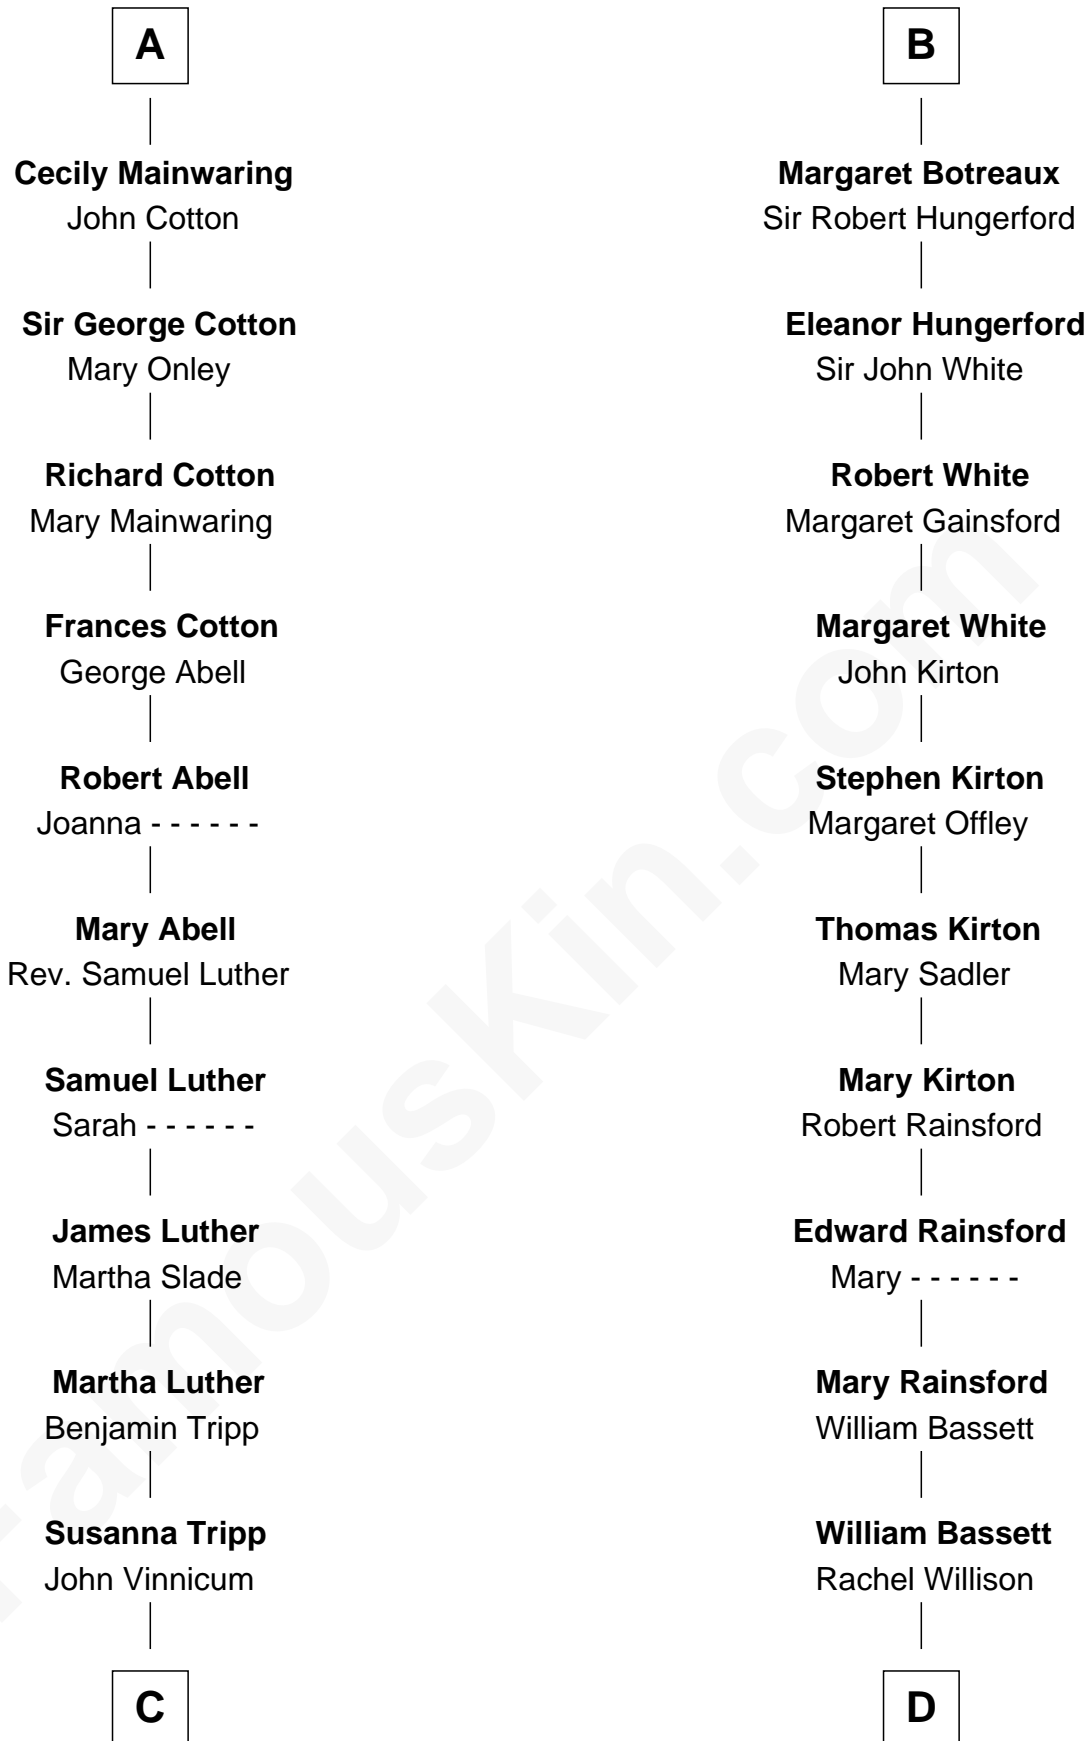

FamousKin.com

Relationship Chart of

Lizzie Borden

Accused Murderess

20th cousin 1 time removed of

Sir Charles Tupper

6th Prime Minister of Canada

Sir Roger de Quincy

Helen of Galloway

C

Sarah L. Vinnicum

Joseph Morse

Anthony Morse

Rhoda Morrison

Sarah Anthony Morse

Andrew Jackson Borden

Lizzie Borden

Accused Murderess

D

William Bassett

Abigail Bourne

Mary Bassett

Eliakim Tupper

Charles Tupper