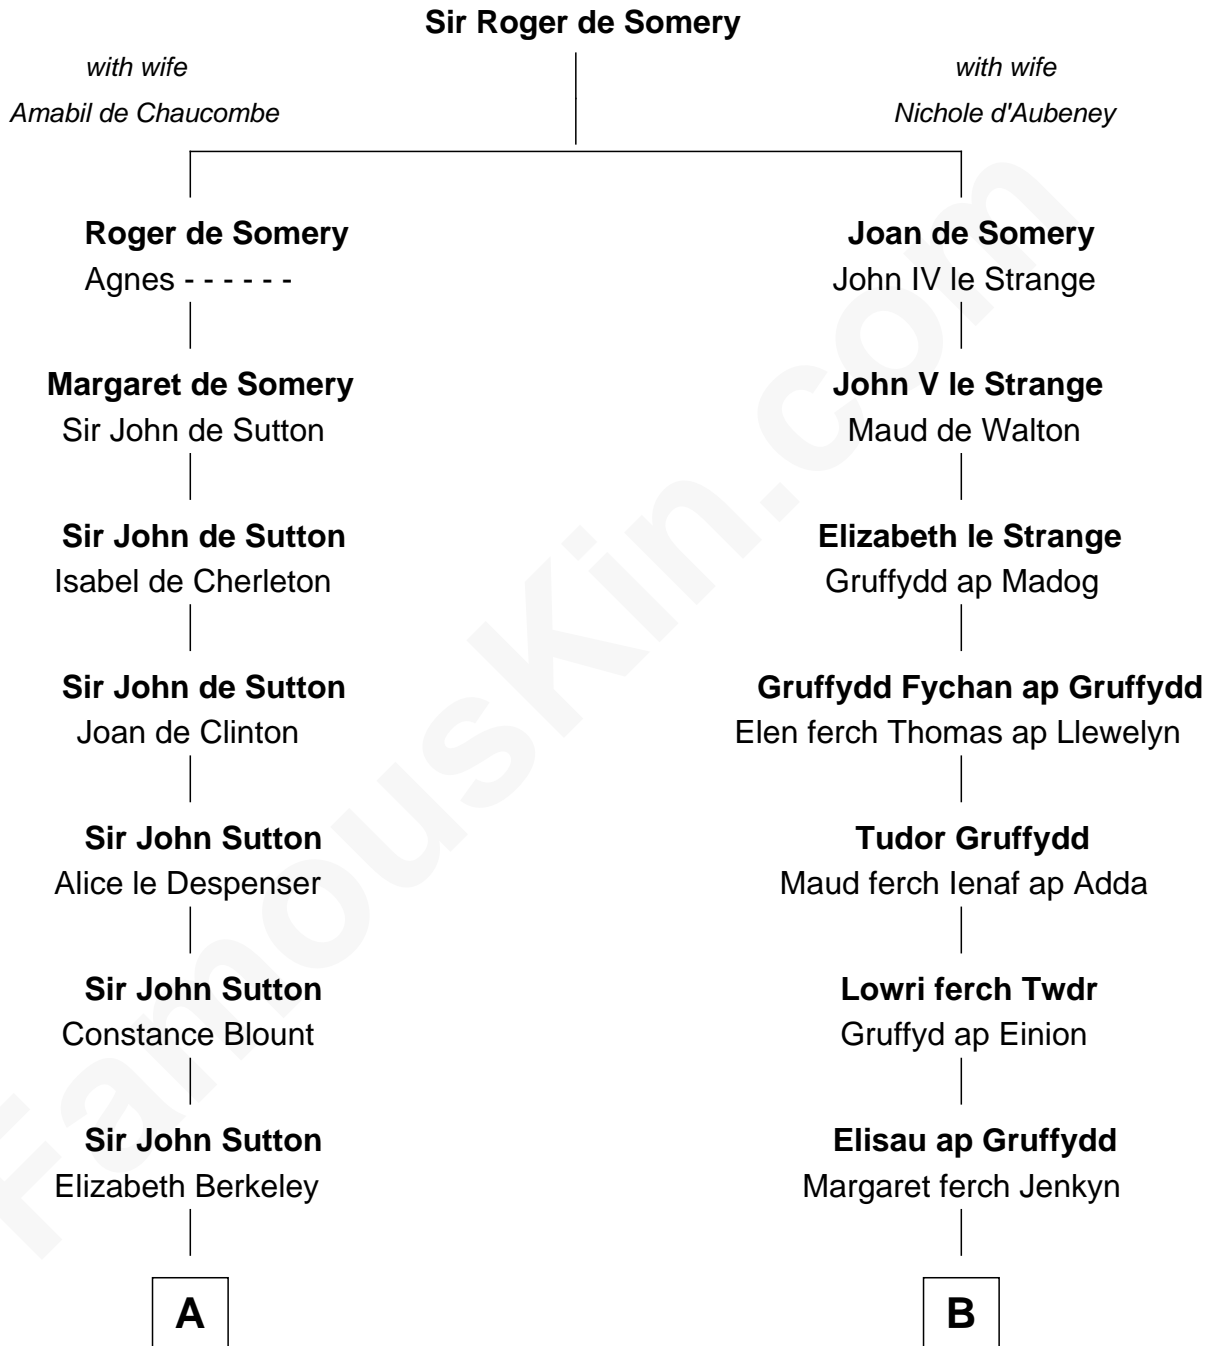

FamousKin.com Relationship Chart of

Lizzie Borden

Accused Murderess

12th cousin 9 times removed of

Elihu Yale

Benefactor and Namesake of Yale College

FamousKin.com