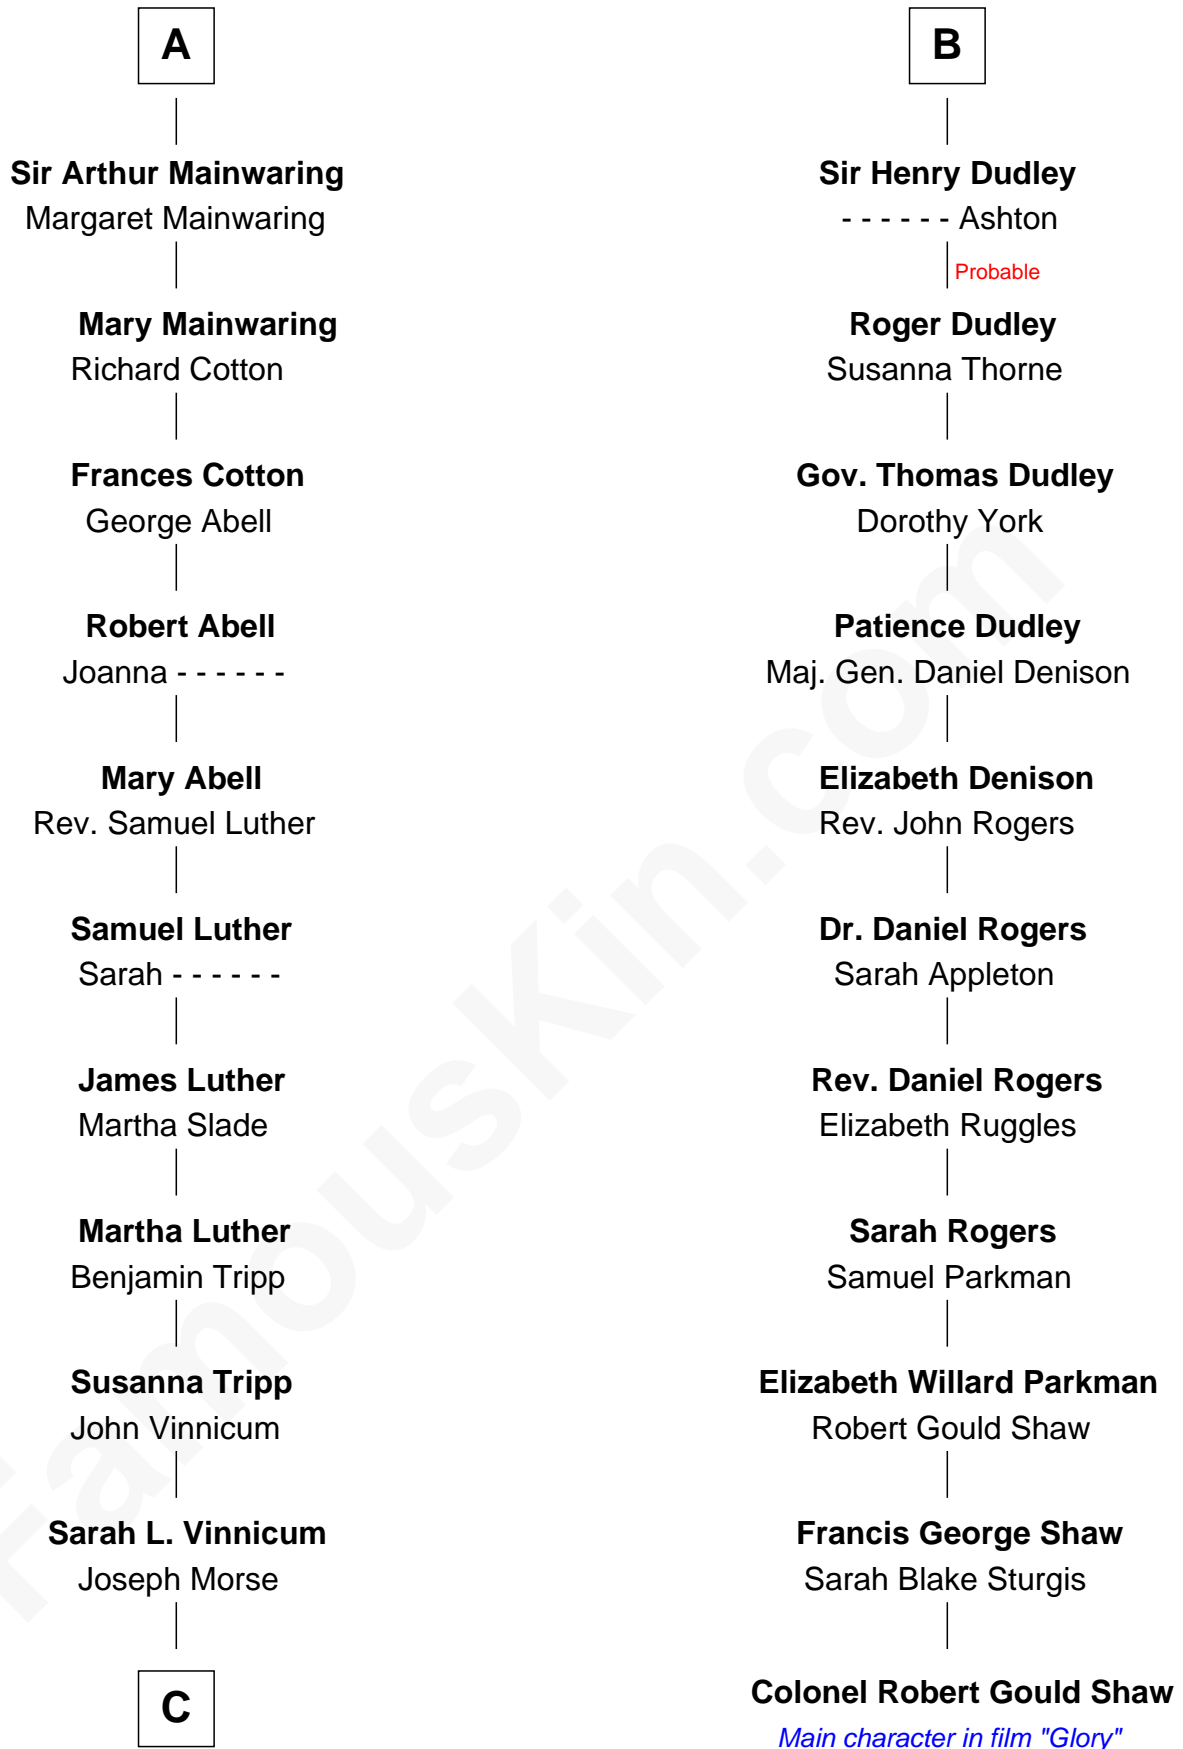

# FamousKin.com Relationship Chart of

**Lizzie Borden**

*Accused Murderess*

17th cousin 2 times removed of

**Colonel Robert Gould Shaw**

*U.S. Civil War leader of film "Glory" fame*

**C**

—  
**Anthony Morse**

Rhoda Morrison

—  
**Sarah Anthony Morse**

Andrew Jackson Borden

—  
**Lizzie Borden**

*Accused Murderess*

FamousKin.com