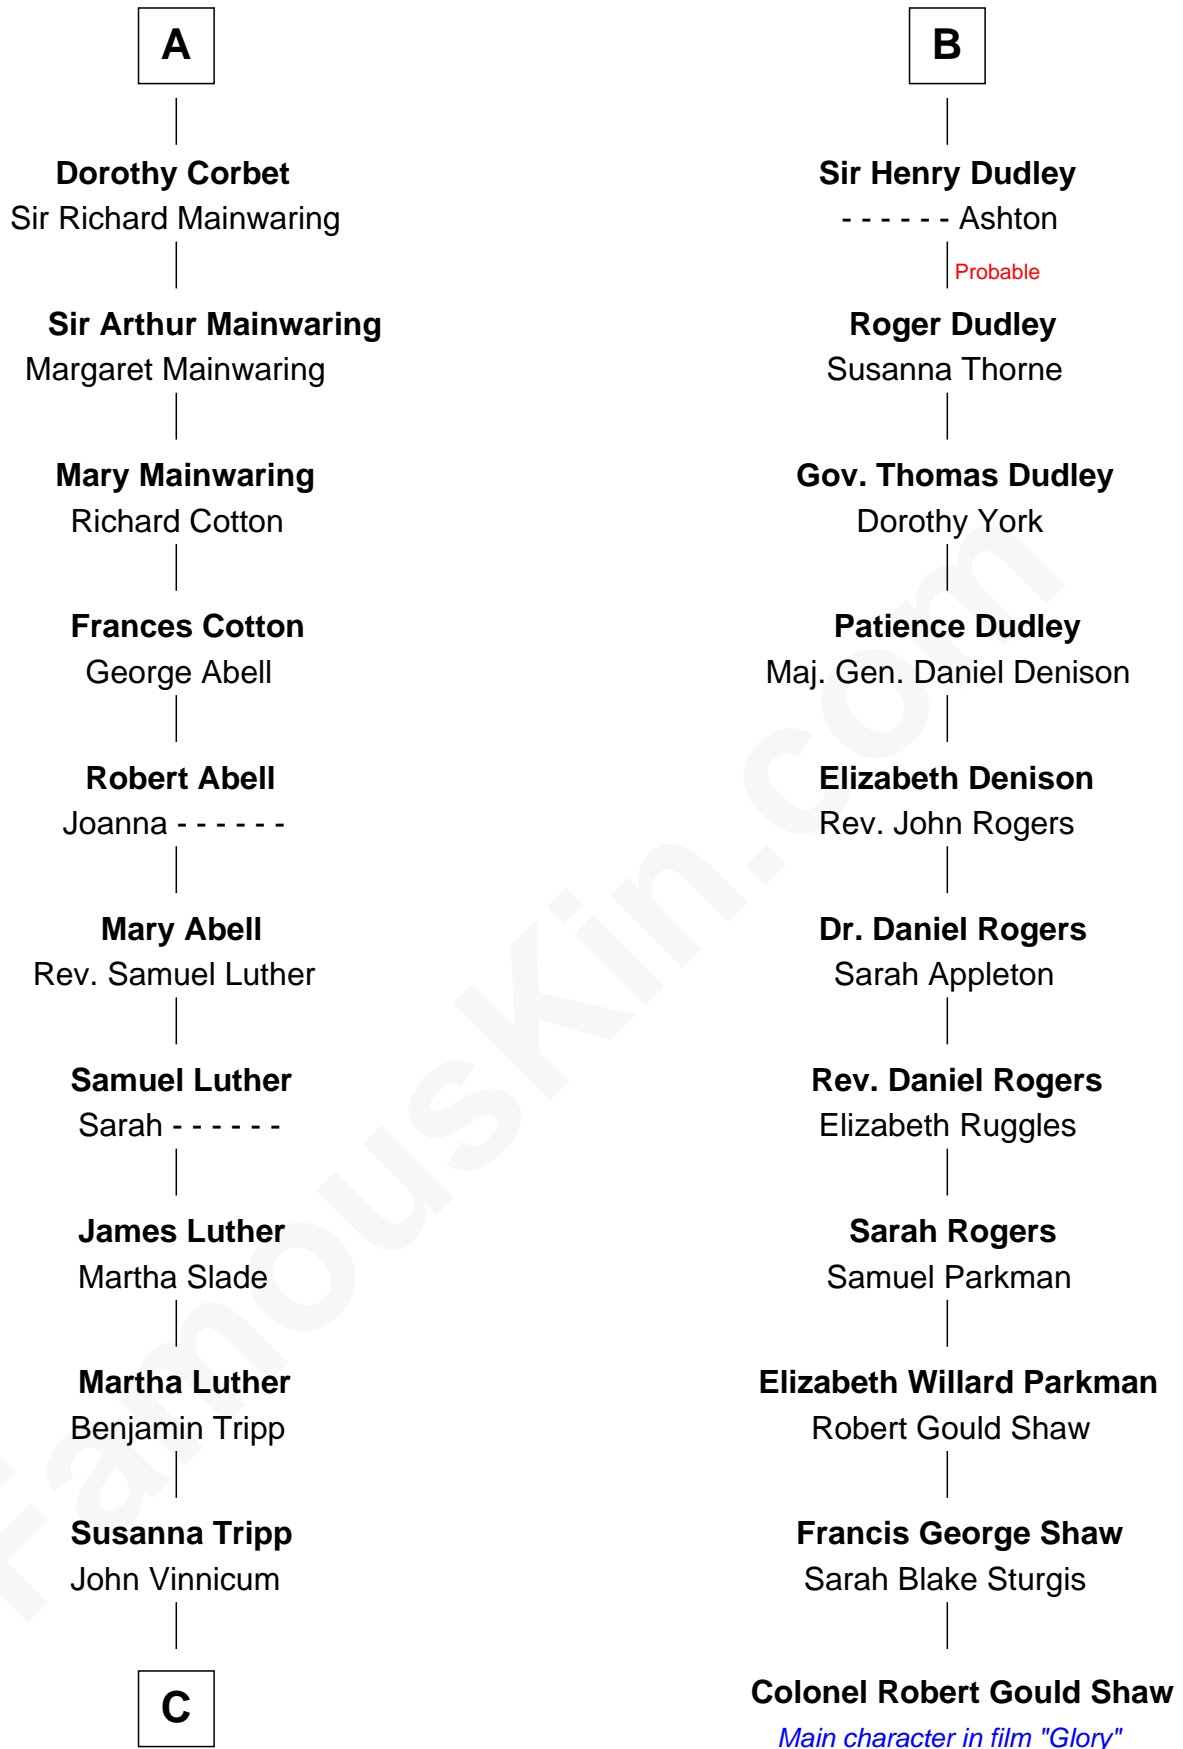

FamousKin.com

Relationship Chart of

Lizzie Borden

Accused Murderess

17th cousin 3 times removed of

Colonel Robert Gould Shaw

U.S. Civil War leader of film "Glory" fame

C

—
Sarah L. Vinnicum

Joseph Morse

—
Anthony Morse

Rhoda Morrison

—
Sarah Anthony Morse

Andrew Jackson Borden

—
Lizzie Borden

Accused Murderess