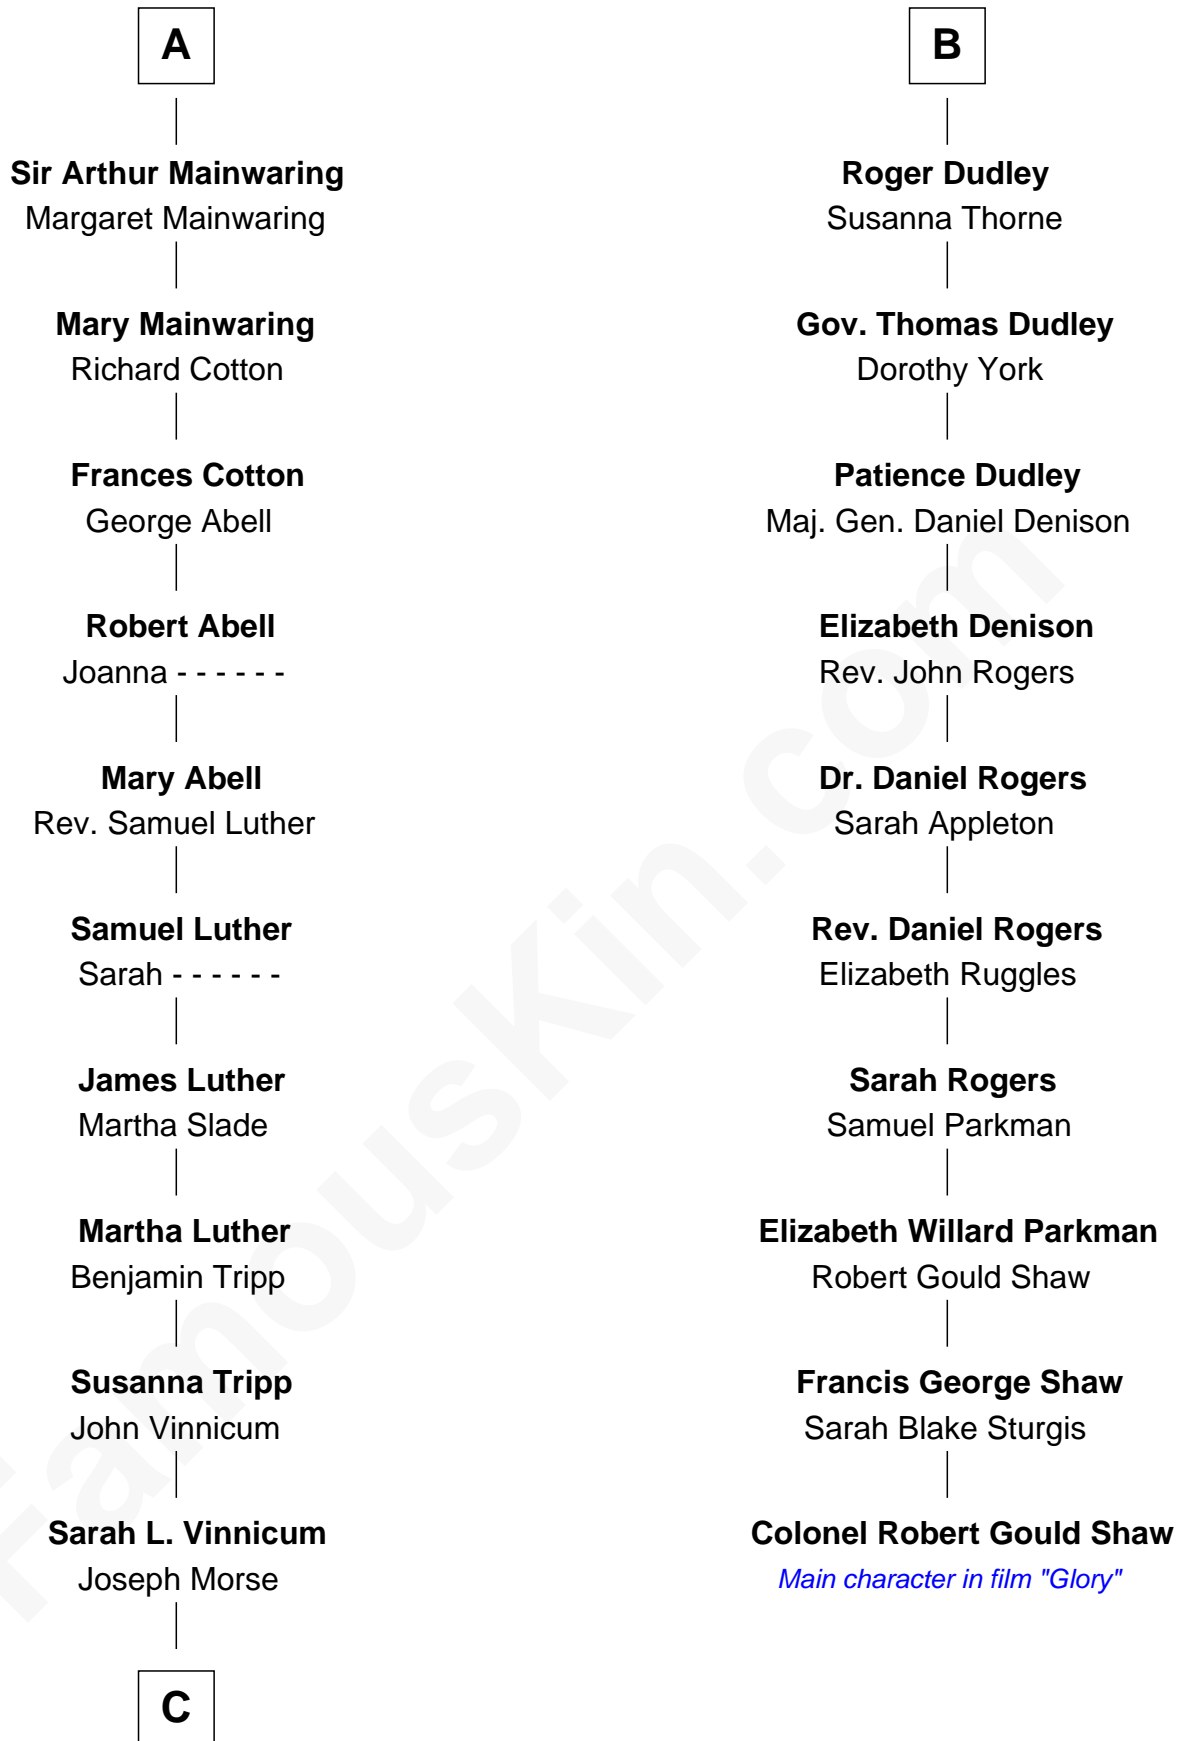

# FamousKin.com Relationship Chart of

**Lizzie Borden**

*Accused Murderess*

16th cousin 3 times removed of

**Colonel Robert Gould Shaw**

*U.S. Civil War leader of film "Glory" fame*

**C**

—  
**Anthony Morse**

Rhoda Morrison

—  
**Sarah Anthony Morse**

Andrew Jackson Borden

—  
**Lizzie Borden**

*Accused Murderess*

FamousKin.com