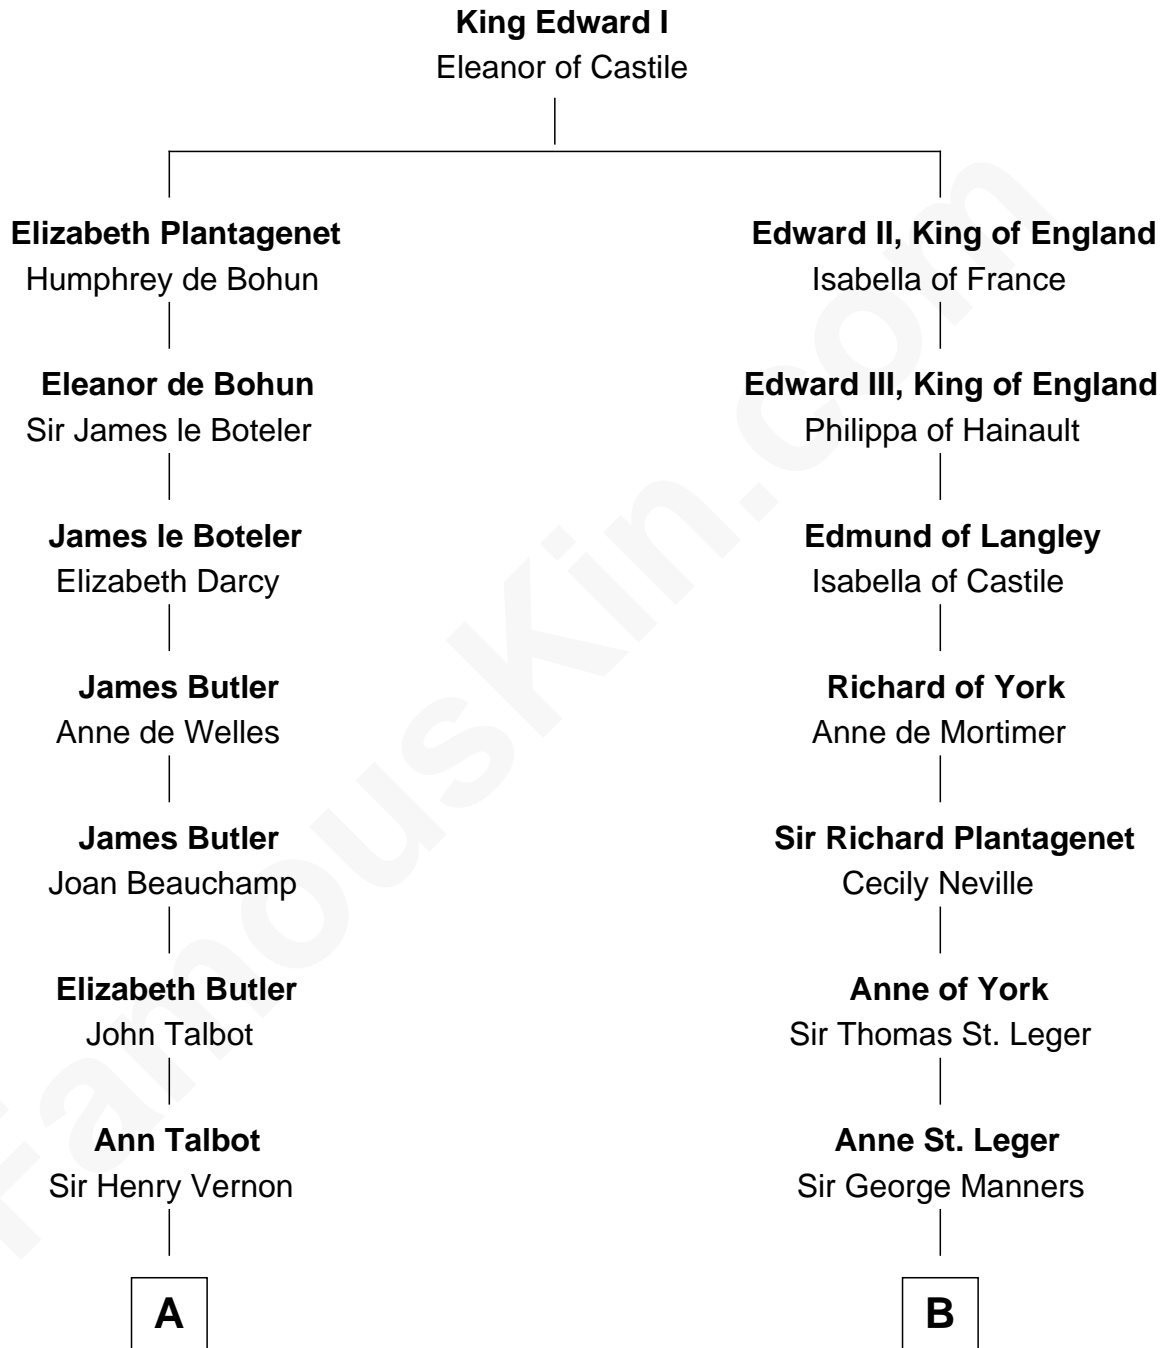

# FamousKin.com Relationship Chart of

**Lizzie Borden**

*Accused Murderess*

19th cousin 2 times removed of

**Steve McQueen**

*Movie Actor*

**C**

**Susanna Tripp**  
John Vinnicum

**Sarah L. Vinnicum**  
Joseph Morse

**Anthony Morse**  
Rhoda Morrison

**Sarah Anthony Morse**  
Andrew Jackson Borden

**Lizzie Borden**  
*Accused Murderess*

**D**

**Caroline Myrtle Culbertson**  
Lewis D. McQueen