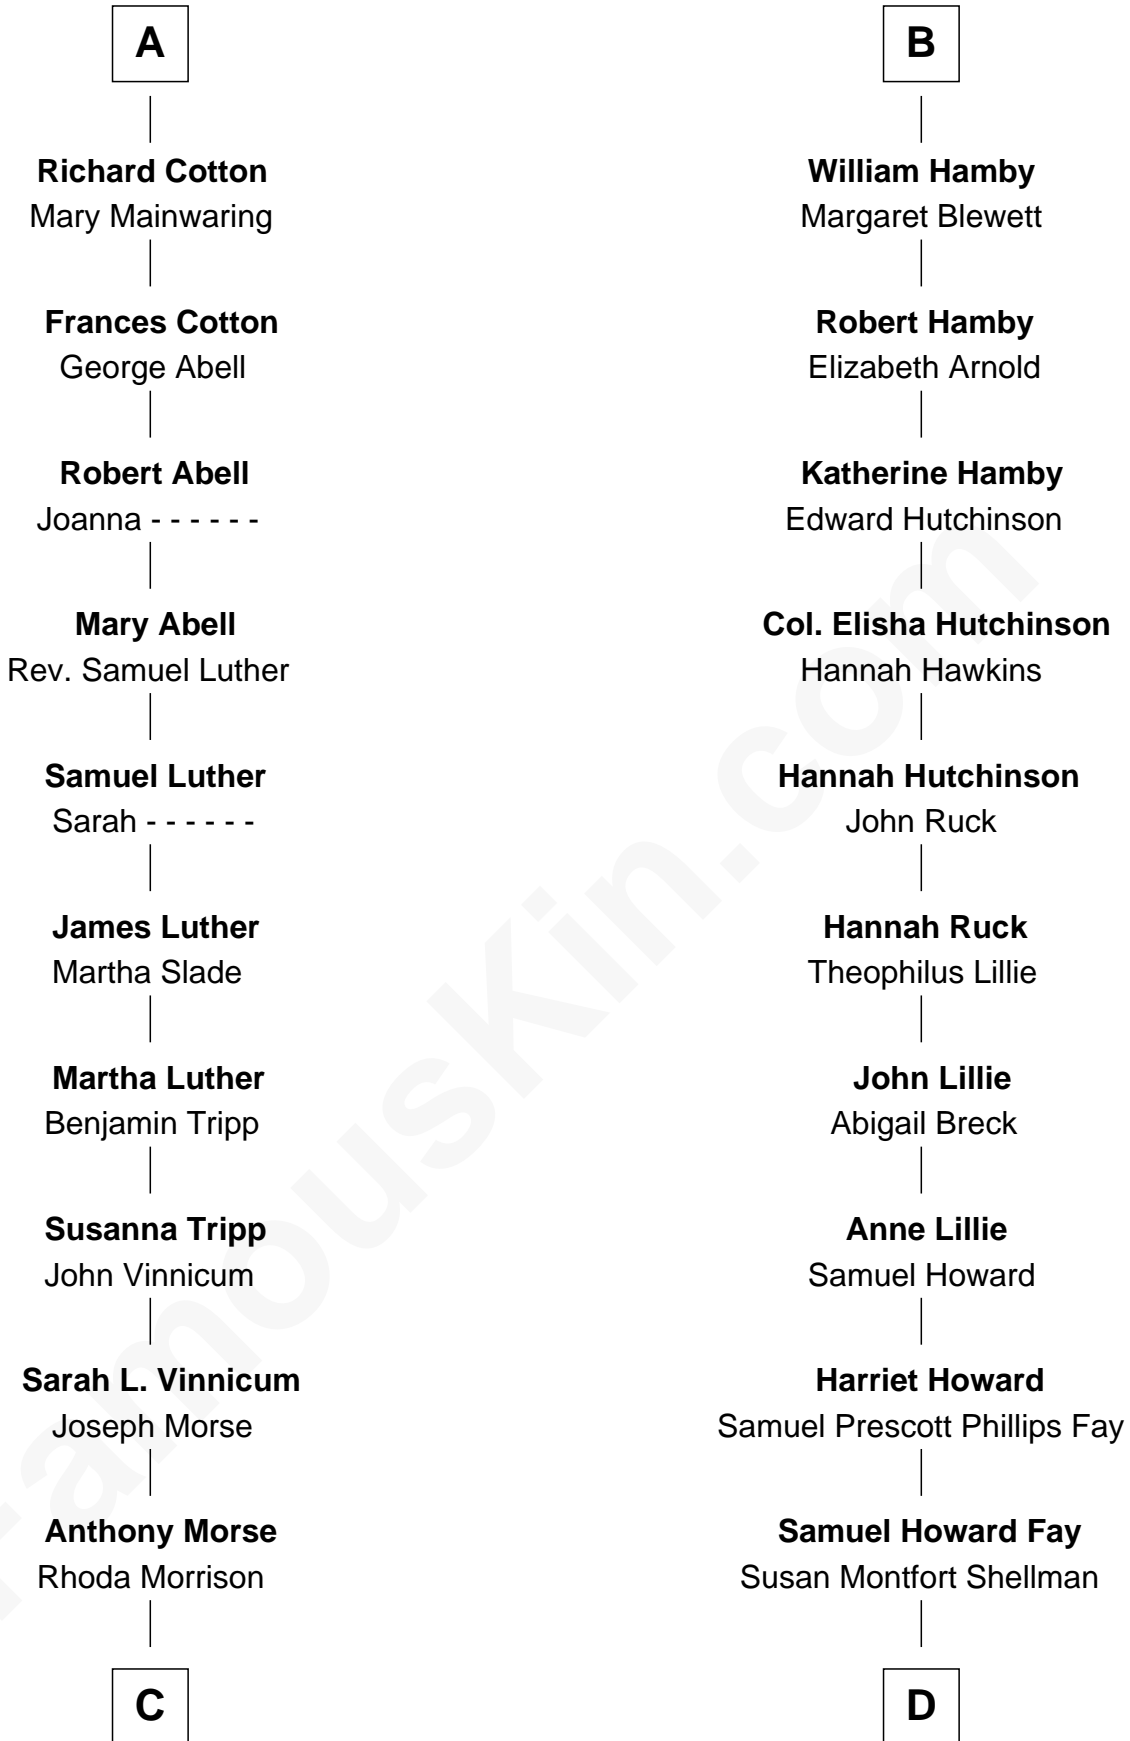

FamousKin.com Relationship Chart of

Lizzie Borden

Accused Murderess

18th cousin 2 times removed of

George H. W. Bush

41st U.S. President

Sir Philip le Despencer

Joan de Cobham

Jane Sutton

Thomas Mainwaring

Cecily Mainwaring

John Cotton

Sir George Cotton

Mary Onley

A

Hawise le Despencer

Richard Thimbleby

Anne Thimbleby

John Booth

Eleanor Booth

Edward Hamby

B

C

Sarah Anthony Morse
Andrew Jackson Borden

Lizzie Borden
Accused Murderess

D

Harriet Eleanor Fay
Rev. James Smith Bush

Samuel Prescott Bush
Flora Sheldon

Prescott Sheldon Bush
Dorothy Wear Walker

George H. W. Bush
41st U.S. President

FamousKin.com