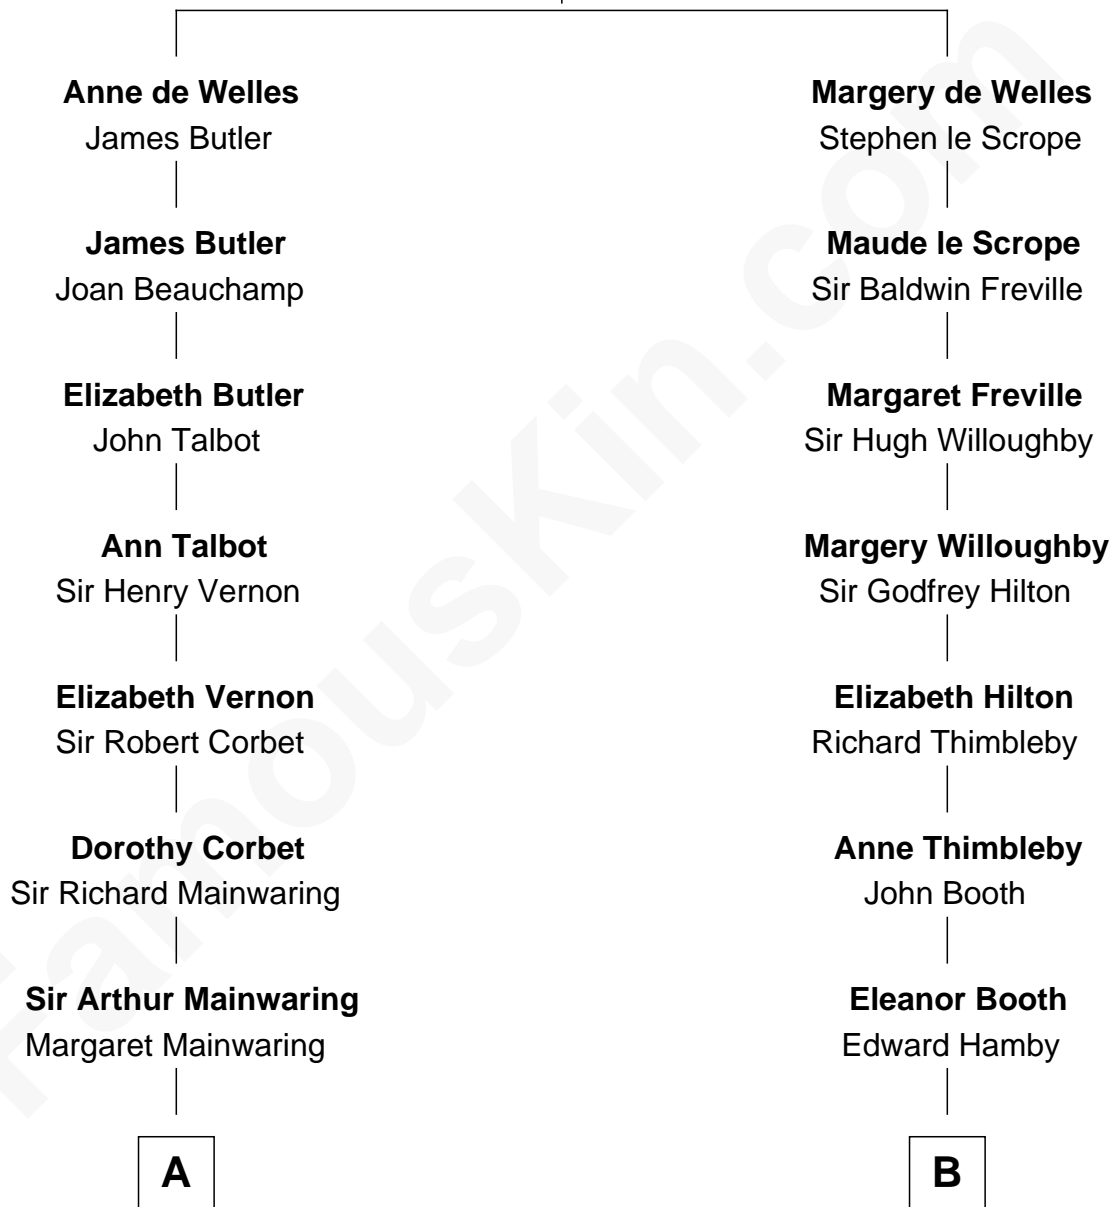

FamousKin.com Relationship Chart of

Lizzie Borden

Accused Murderess

18th cousin 2 times removed of

George H. W. Bush

41st U.S. President

John de Welles

Maud de Roos

C

Sarah Anthony Morse
Andrew Jackson Borden

Lizzie Borden
Accused Murderess

D

Harriet Eleanor Fay
Rev. James Smith Bush

Samuel Prescott Bush
Flora Sheldon

Prescott Sheldon Bush
Dorothy Wear Walker

George H. W. Bush
41st U.S. President