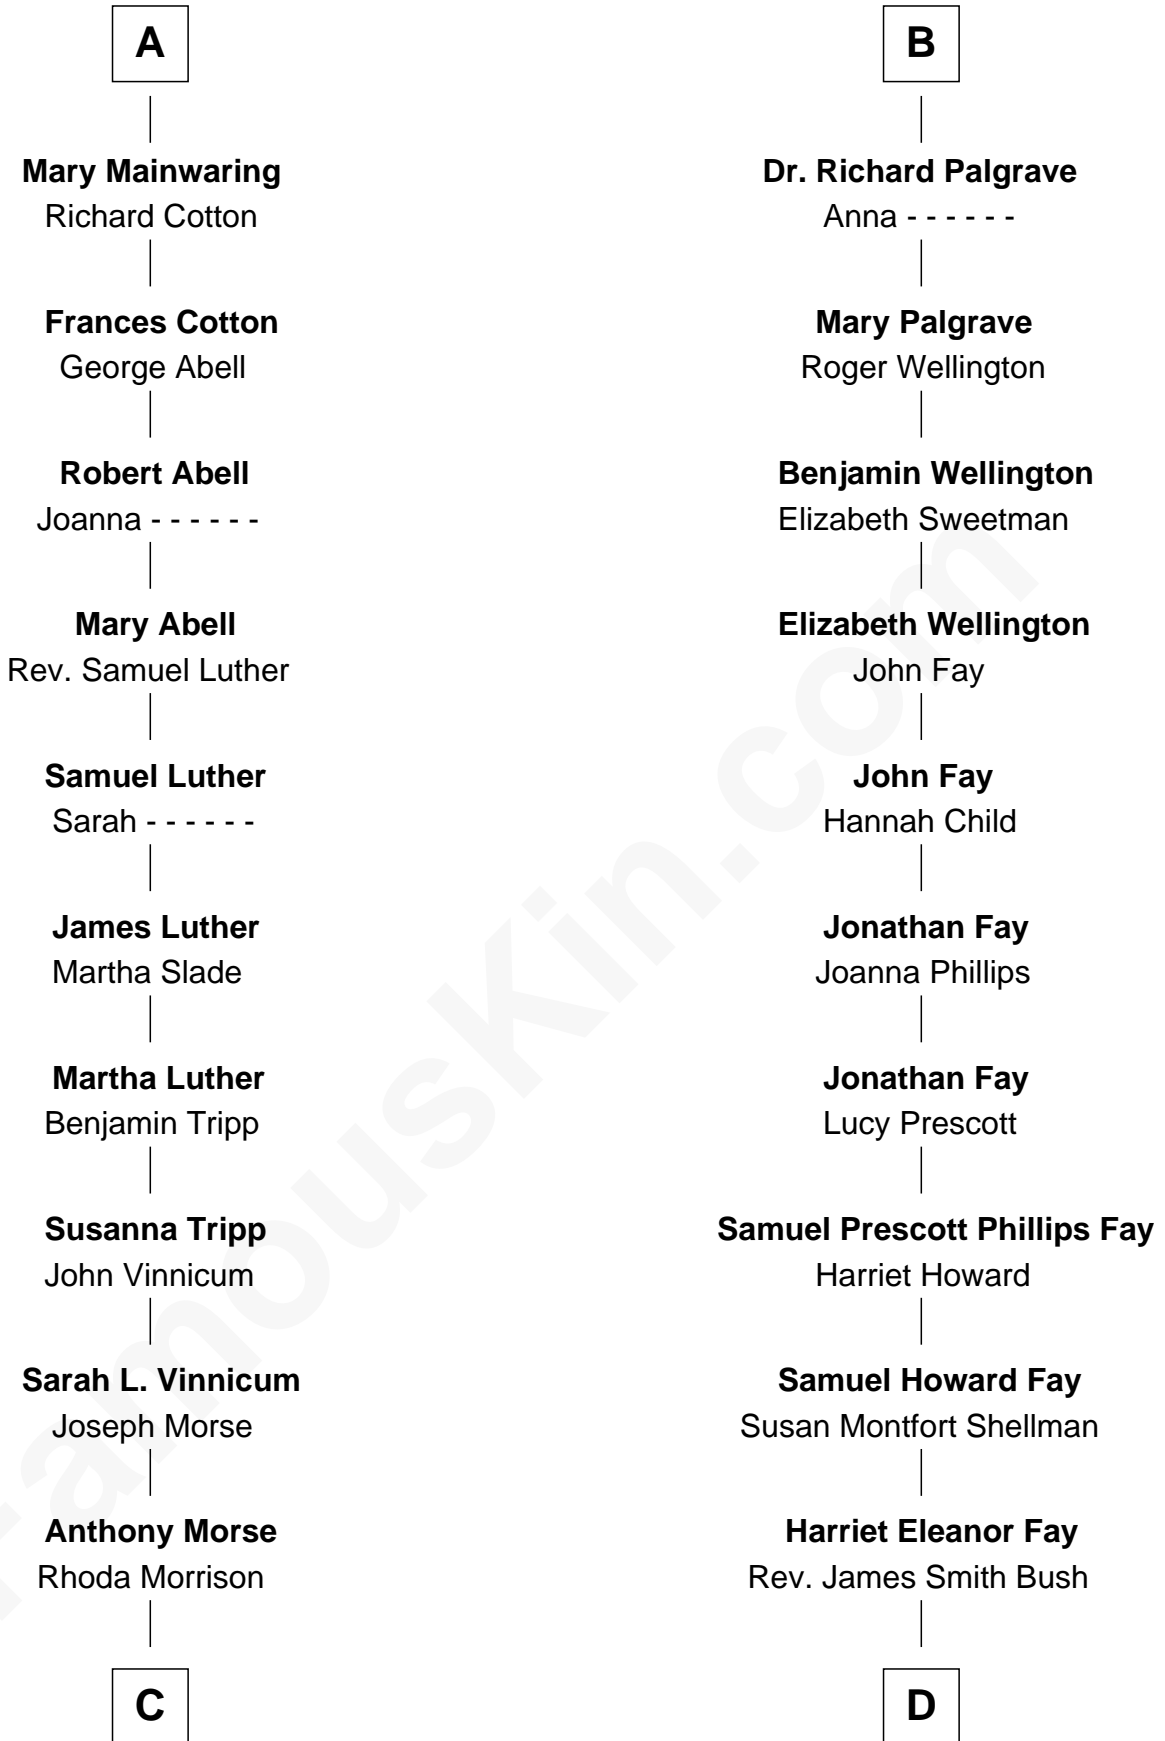

# FamousKin.com Relationship Chart of

**Lizzie Borden**

*Accused Murderess*

18th cousin 1 time removed of

**George H. W. Bush**

*41st U.S. President*

**Sir Richard Fitzalan**

Elizabeth de Bohun

**Sir Arthur Mainwaring**  
Margaret Mainwaring

**A**

**Elizabeth Fitzalan**  
Sir Robert Goushill

**Elizabeth Goushill**  
Sir Robert Wingfield

**Elizabeth Wingfield**  
Sir William Brandon

**Eleanor Brandon**  
John Glemham

**Anne Glemham**  
Henry Palgrave

**Thomas Palgrave**  
Alice Gunton

**Rev. Edward Palgrave**

**B**

**C**

**Sarah Anthony Morse**  
Andrew Jackson Borden

**Lizzie Borden**  
*Accused Murderess*

**D**

**Samuel Prescott Bush**  
Flora Sheldon

**Prescott Sheldon Bush**  
Dorothy Wear Walker

**George H. W. Bush**  
*41st U.S. President*

FamousKin.com