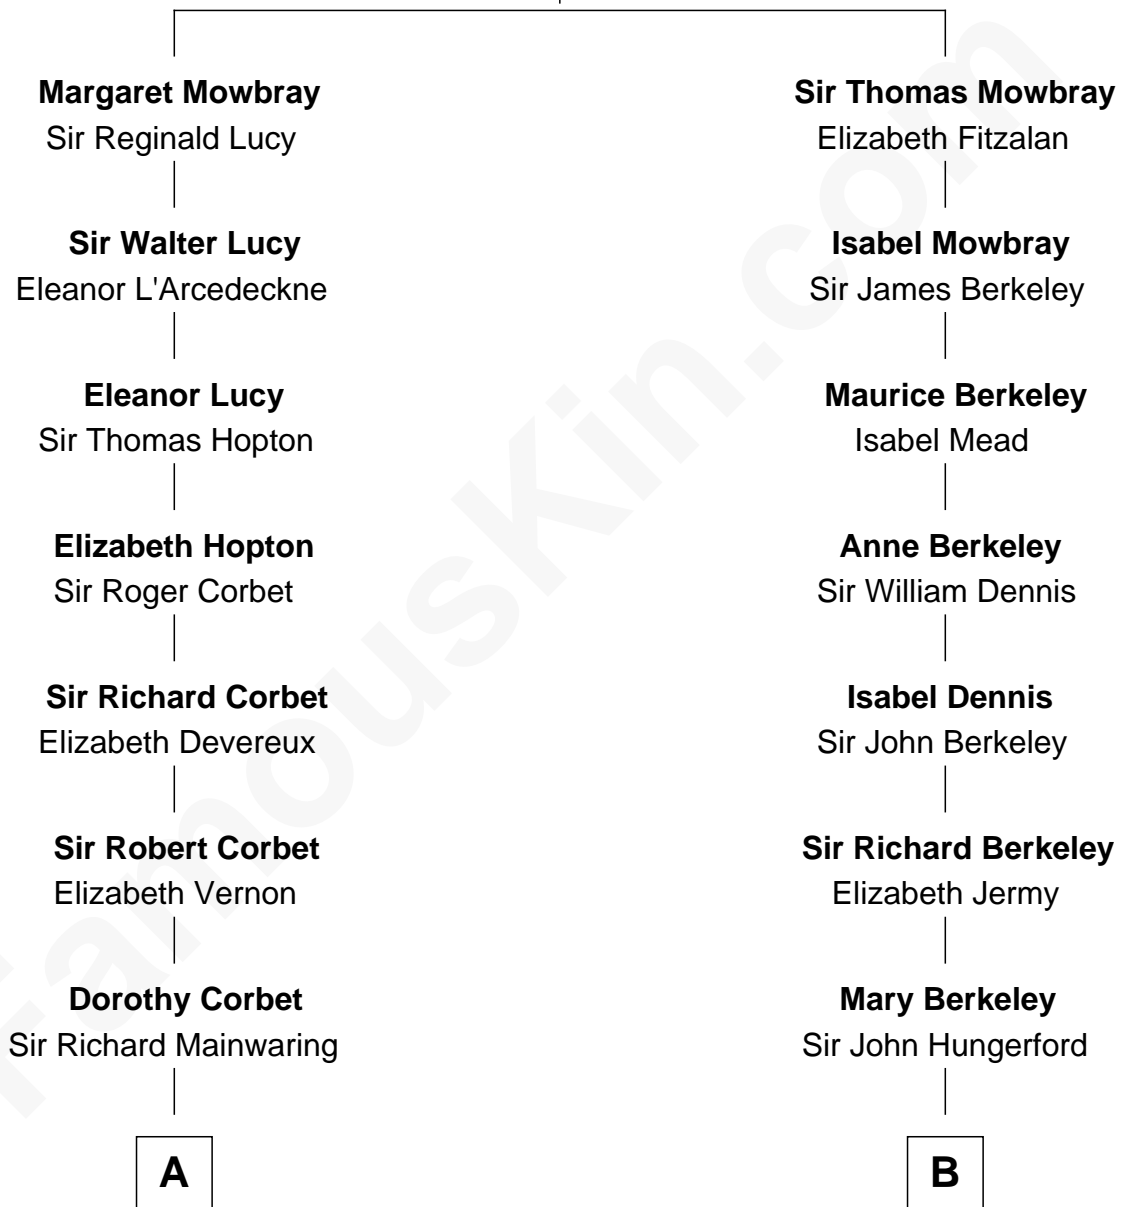

FamousKin.com Relationship Chart of

Lizzie Borden

Accused Murderess

19th cousin of

George H. W. Bush

41st U.S. President

John de Mowbray
Elizabeth de Segrave

C

Anthony Morse
Rhoda Morrison

Sarah Anthony Morse
Andrew Jackson Borden

Lizzie Borden
Accused Murderess

D

Samuel Prescott Bush
Flora Sheldon

Prescott Sheldon Bush
Dorothy Wear Walker

George H. W. Bush
41st U.S. President