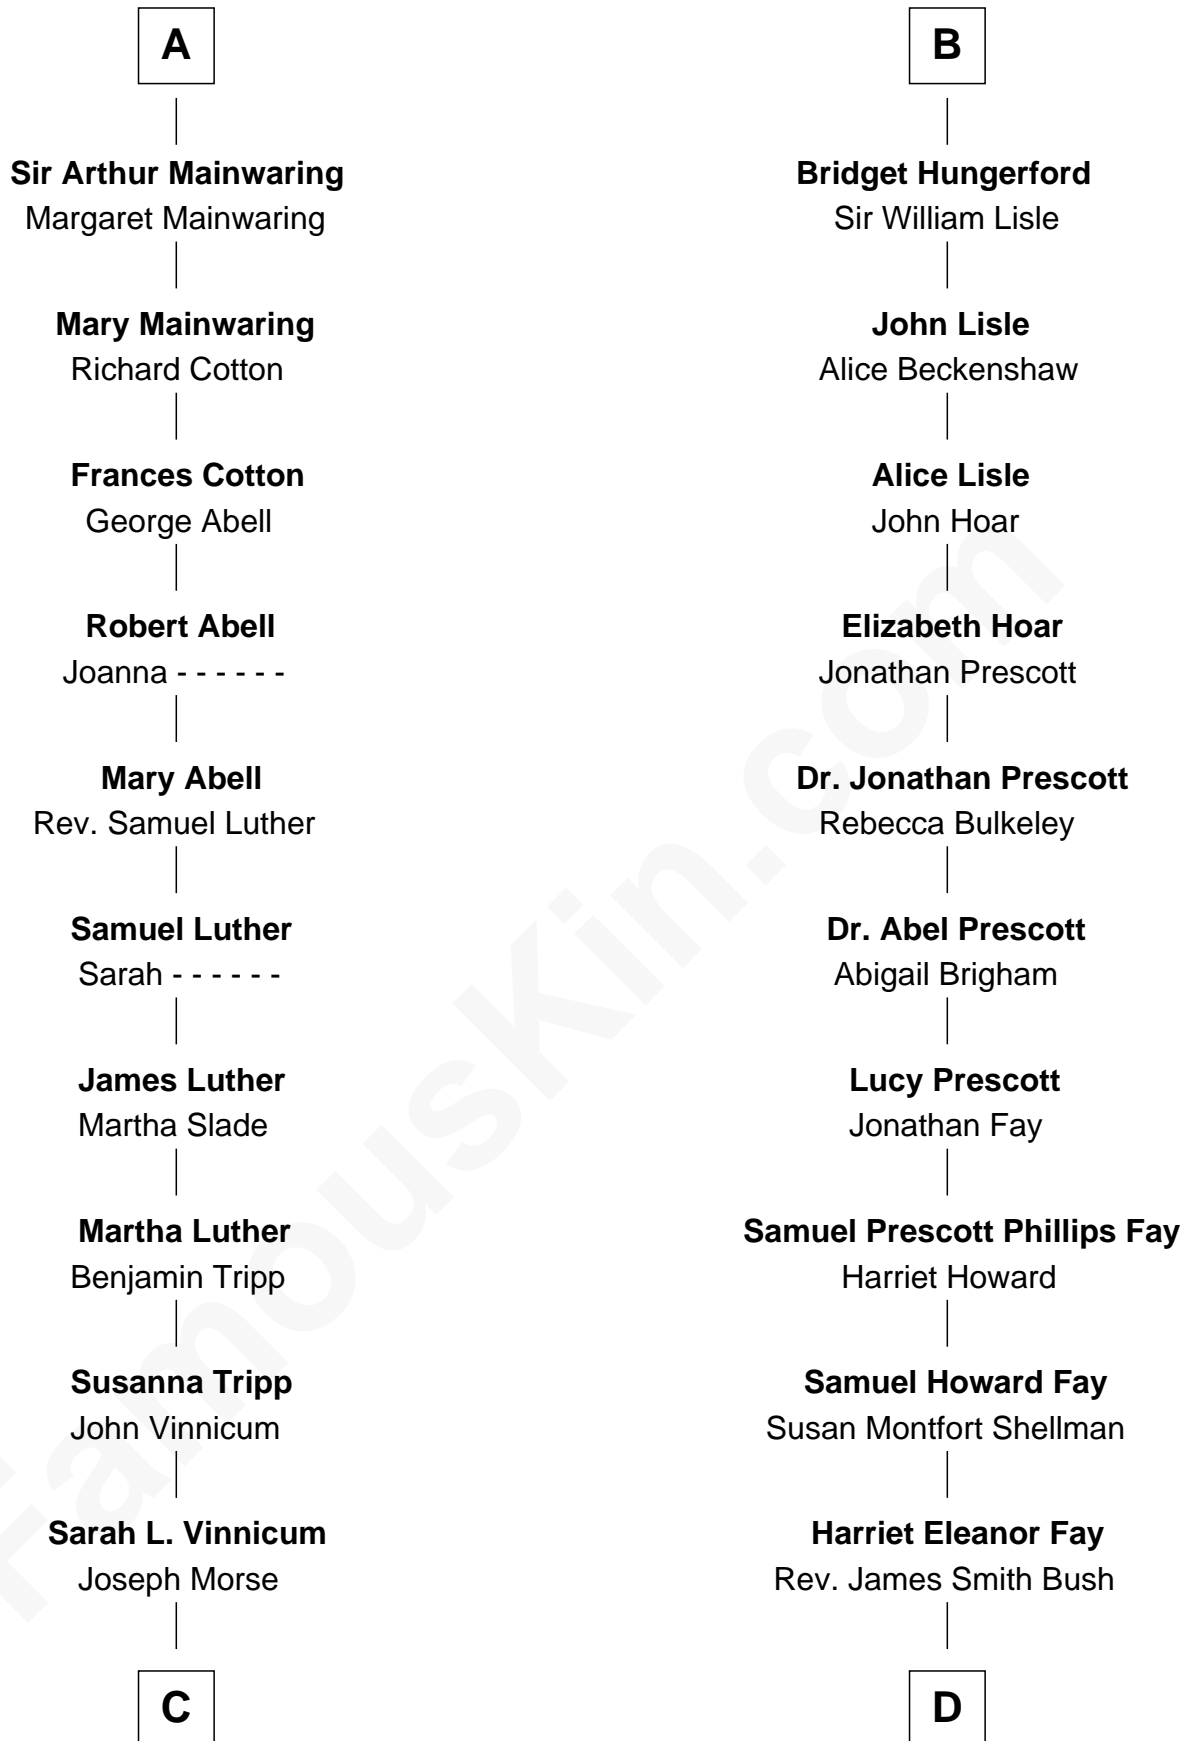

FamousKin.com Relationship Chart of

Lizzie Borden

Accused Murderess

19th cousin of

George H. W. Bush

41st U.S. President

John de Mowbray
Elizabeth de Segrave

C

Anthony Morse
Rhoda Morrison

Sarah Anthony Morse
Andrew Jackson Borden

Lizzie Borden
Accused Murderess

D

Samuel Prescott Bush
Flora Sheldon

Prescott Sheldon Bush
Dorothy Wear Walker

George H. W. Bush
41st U.S. President