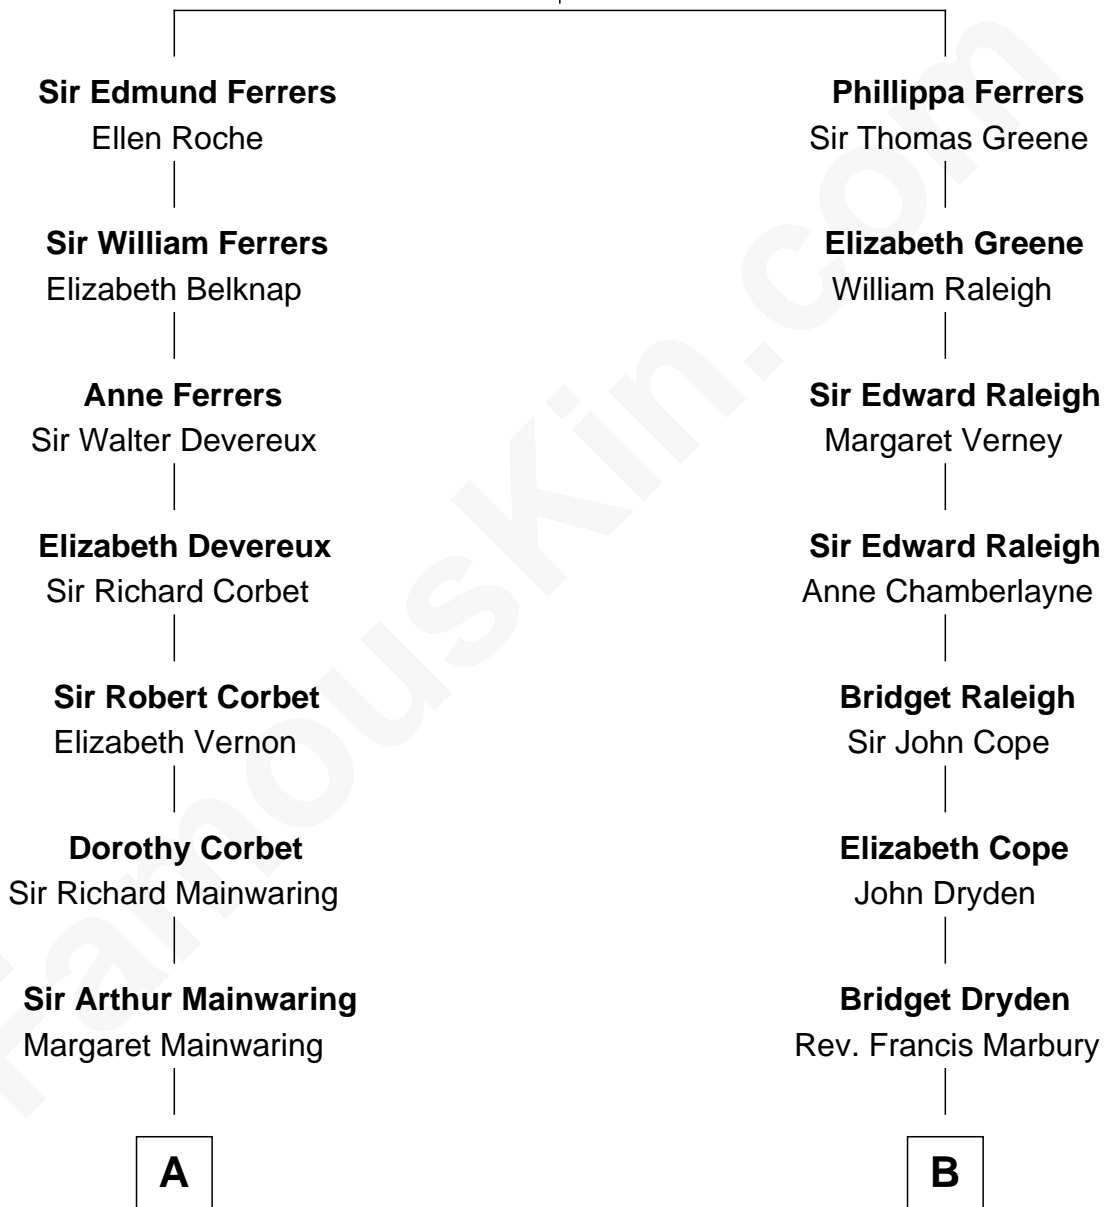

FamousKin.com Relationship Chart of

Lizzie Borden

Accused Murderess

18th cousin 2 times removed of

George W. Bush

43rd U.S. President

Robert de Ferrers
Margaret Despencer

C

Sarah Anthony Morse
Andrew Jackson Borden

Lizzie Borden
Accused Murderess

D

Samuel Prescott Bush
Flora Sheldon

Prescott Sheldon Bush
Dorothy Wear Walker

George Herbert Walker Bush
Barbara Pierce

George W. Bush
43rd U.S. President