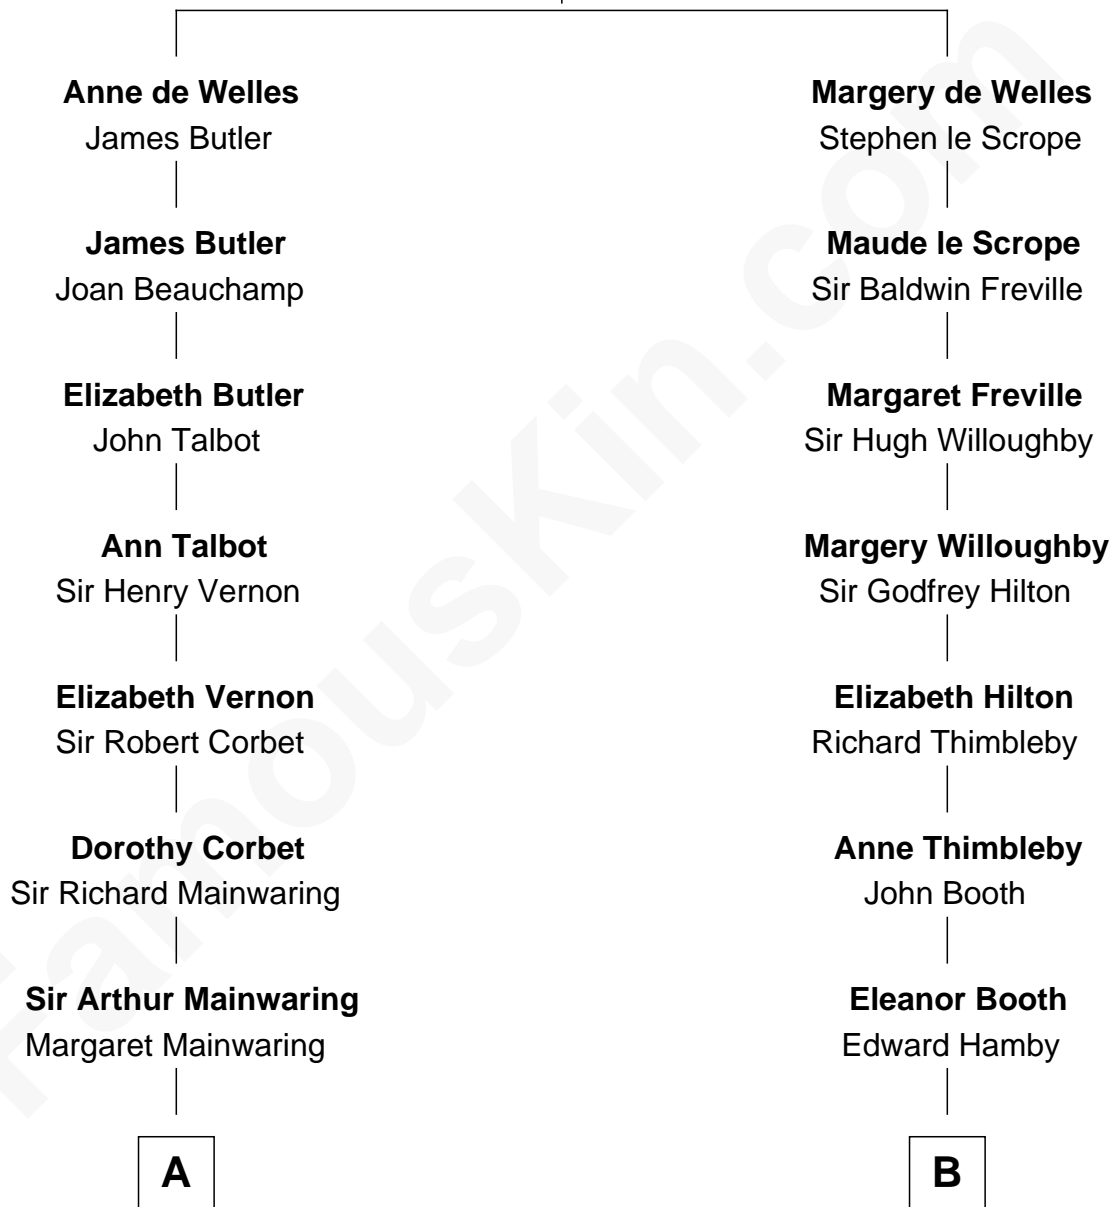

FamousKin.com Relationship Chart of

Lizzie Borden

Accused Murderess

18th cousin 3 times removed of

George W. Bush

43rd U.S. President

John de Welles

Maud de Roos

C

Sarah Anthony Morse
Andrew Jackson Borden

Lizzie Borden
Accused Murderess

D

Harriet Eleanor Fay
Rev. James Smith Bush

Samuel Prescott Bush
Flora Sheldon

Prescott Sheldon Bush
Dorothy Wear Walker

George Herbert Walker Bush
Barbara Pierce