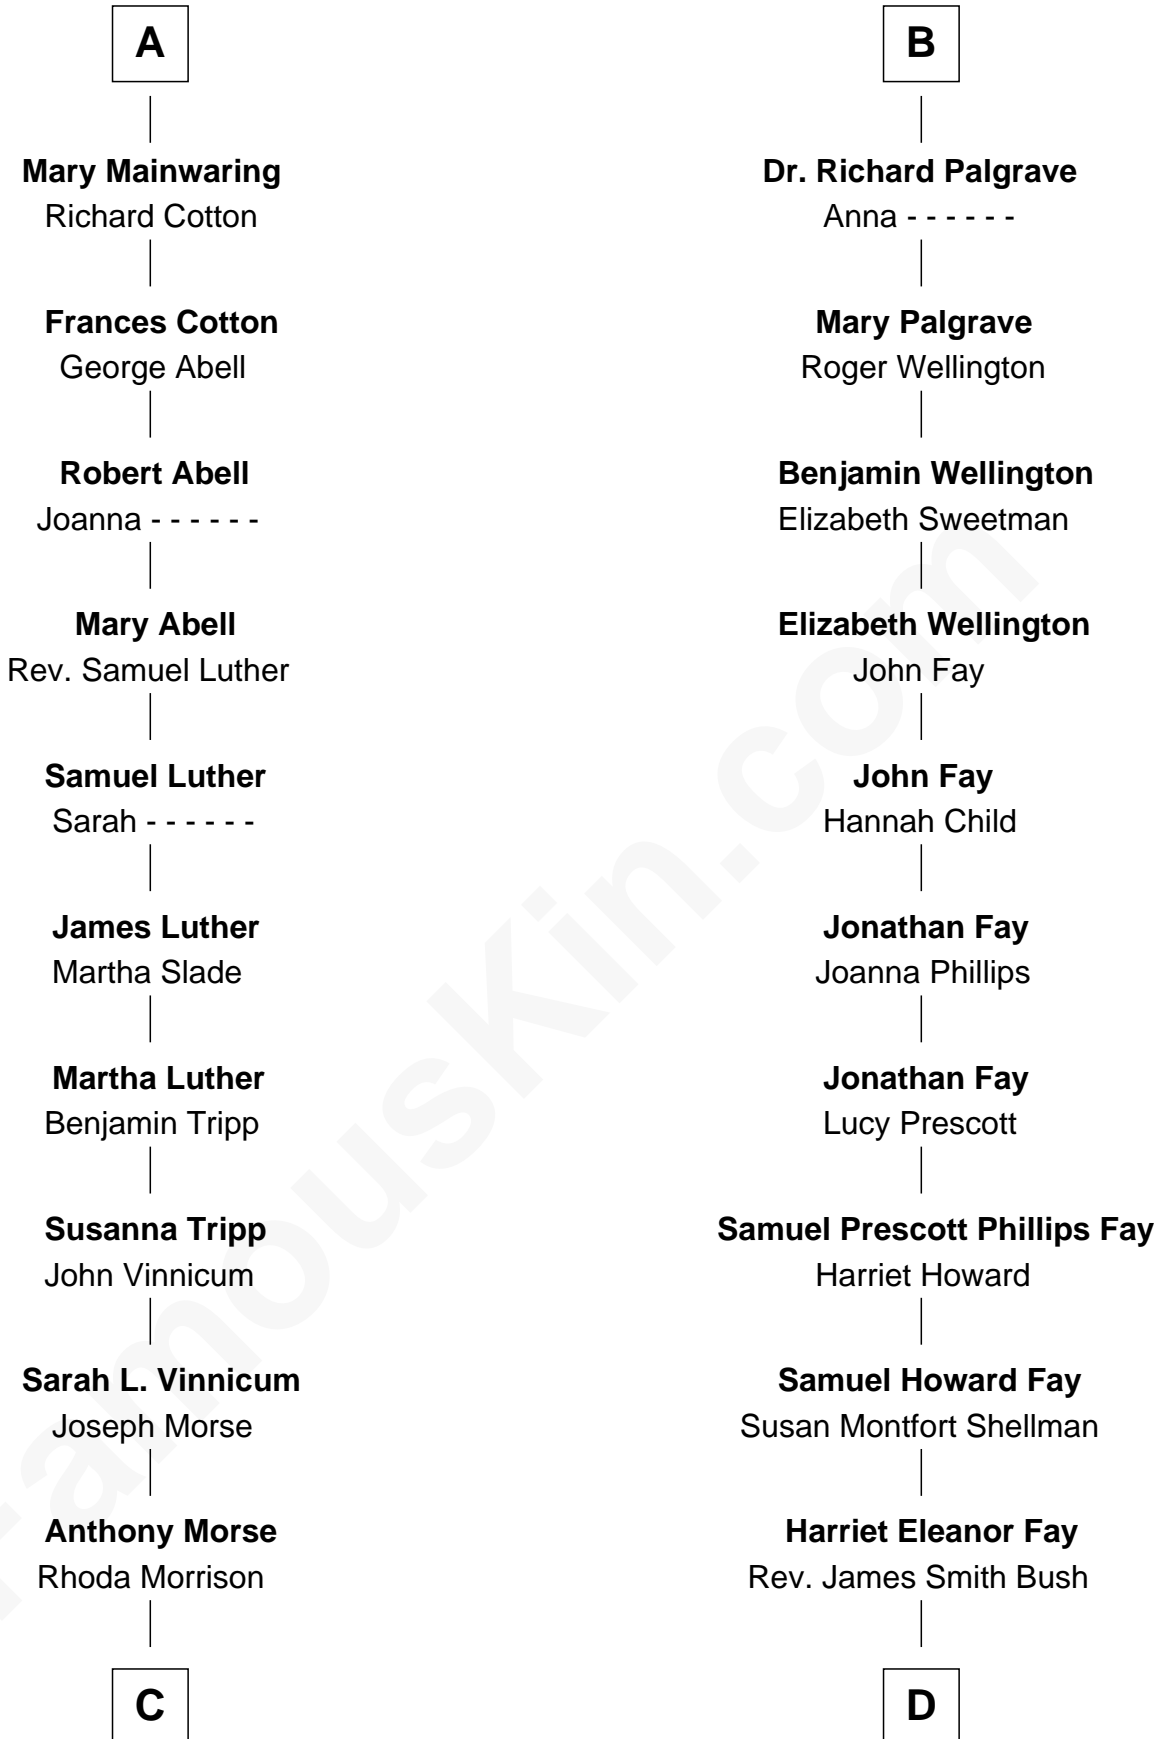

FamousKin.com Relationship Chart of

Lizzie Borden

Accused Murderess

18th cousin 2 times removed of

George W. Bush

43rd U.S. President

Sir Richard Fitzalan

Elizabeth de Bohun

Joan Fitzalan
Sir William Beauchamp

Joan Beauchamp
James Butler

Elizabeth Butler
John Talbot

Ann Talbot
Sir Henry Vernon

Elizabeth Vernon
Sir Robert Corbet

Dorothy Corbet
Sir Richard Mainwaring

Sir Arthur Mainwaring
Margaret Mainwaring

A

Elizabeth Fitzalan
Sir Robert Goushill

Elizabeth Goushill
Sir Robert Wingfield

Elizabeth Wingfield
Sir William Brandon

Eleanor Brandon
John Glemham

Anne Glemham
Henry Palgrave

Thomas Palgrave
Alice Gunton

Rev. Edward Palgrave

B

C

Sarah Anthony Morse
Andrew Jackson Borden

Lizzie Borden
Accused Murderess

D

Samuel Prescott Bush
Flora Sheldon

Prescott Sheldon Bush
Dorothy Wear Walker