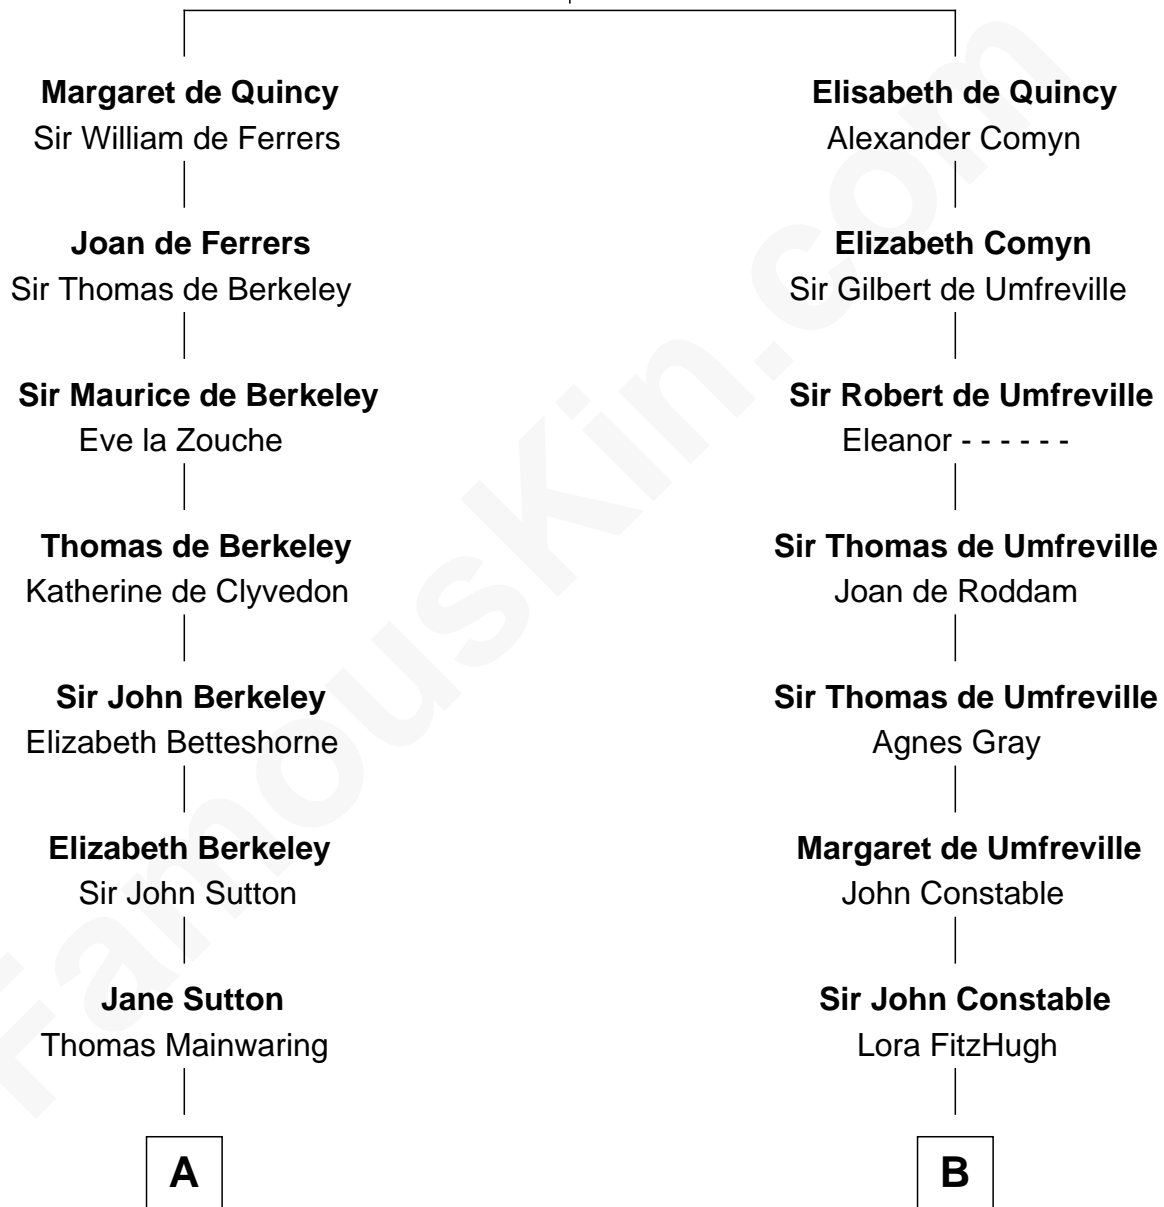

FamousKin.com Relationship Chart of

Lizzie Borden

Accused Murderess

20th cousin 1 time removed of

Judy Garland

Singer and Movie Actress

Sir Roger de Quincy
Helen of Galloway

C

Sarah L. Vinnicum

Joseph Morse

Anthony Morse

Rhoda Morrison

Sarah Anthony Morse

Andrew Jackson Borden

Lizzie Borden

Accused Murderess