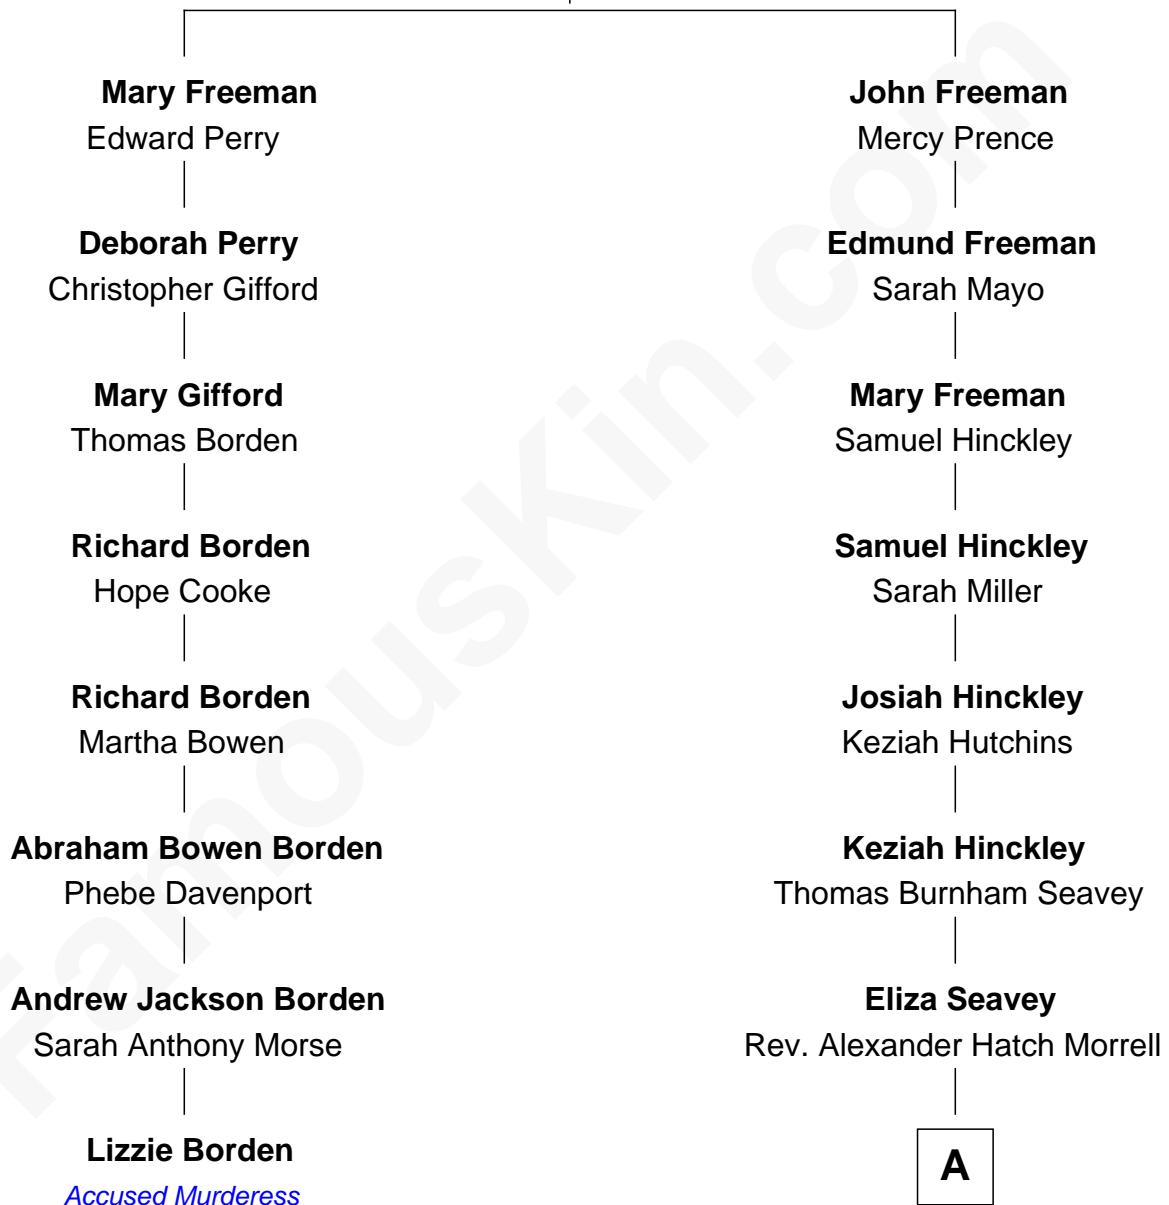

FamousKin.com Relationship Chart of

Lizzie Borden

Accused Murderess

7th cousin 2 times removed of

Bette Davis

Movie Actress

Edmund Freeman

*with wife
Elizabeth - - - - -*

*with wife
Bennett Hodsoll*

A

Eliza Jane Morrell
Edward Elwell Davis

Harlow Morrell Davis
Ruth Augusta Favor

Bette Davis
Movie Actress

FamousKin.com