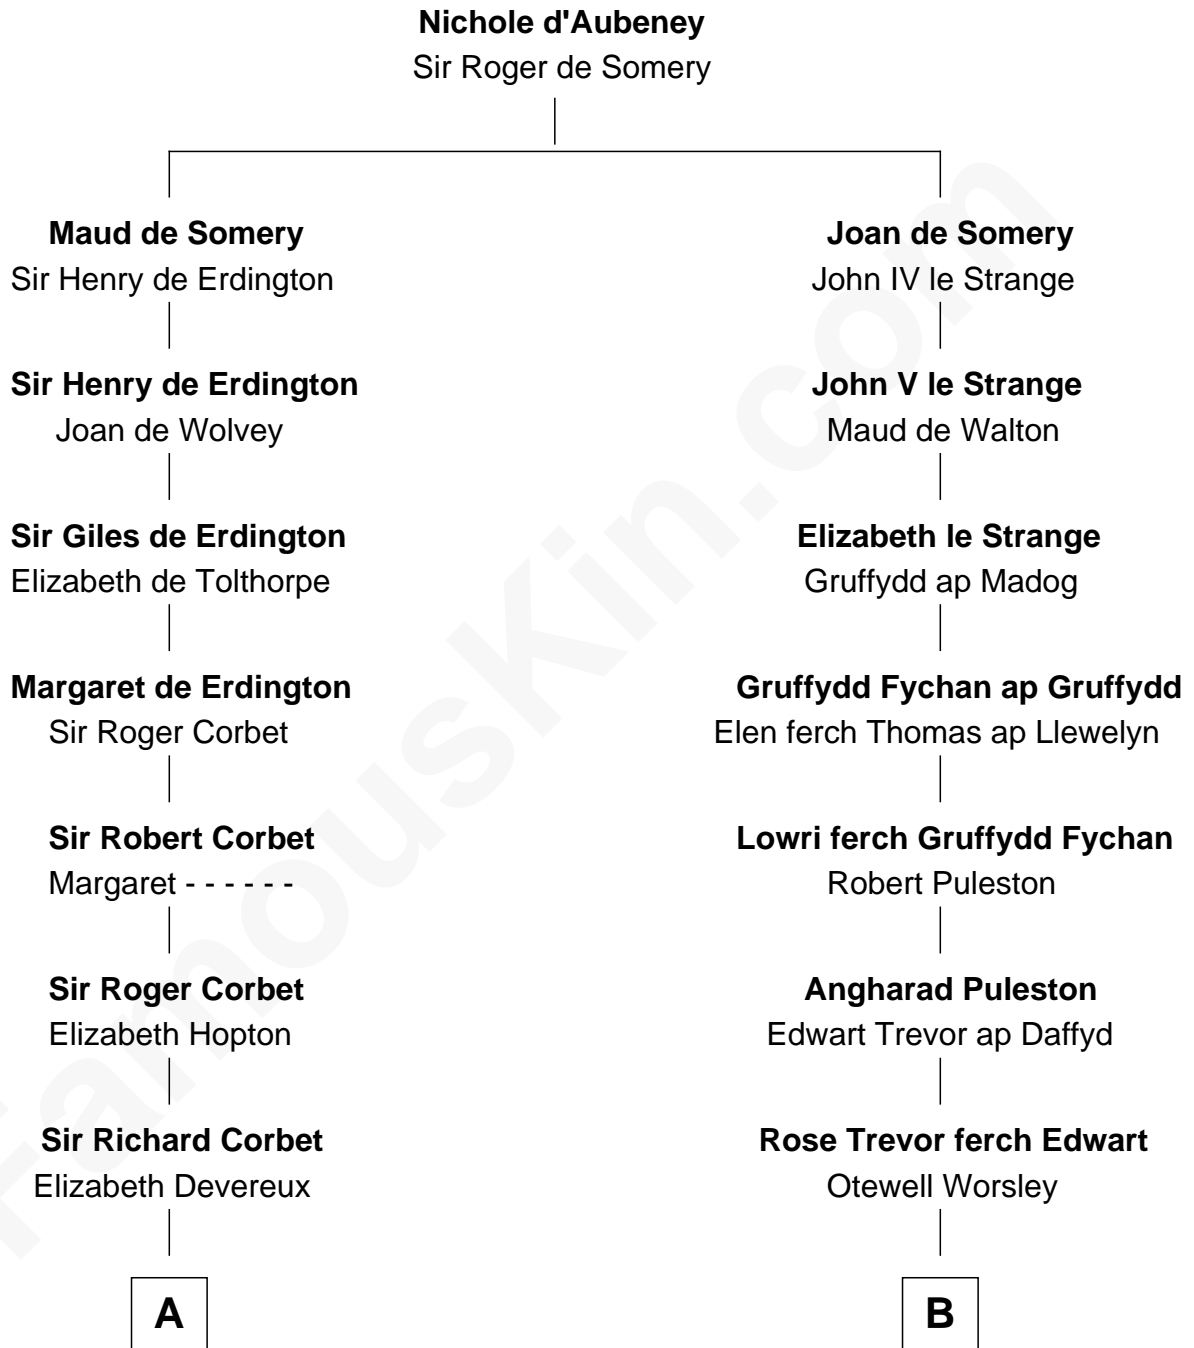

# FamousKin.com Relationship Chart of

**Lizzie Borden**

*Accused Murderess*

18th cousin 3 times removed of

**Eliphalet Remington**

*Founder of Remington Arms Company*

**C**

**Susanna Tripp**  
John Vinnicum

**Sarah L. Vinnicum**  
Joseph Morse

**Anthony Morse**  
Rhoda Morrison

**Sarah Anthony Morse**  
Andrew Jackson Borden

**Lizzie Borden**  
*Accused Murderess*

**D**

**Elizabeth Kilbourn**  
Eliphalet Remington