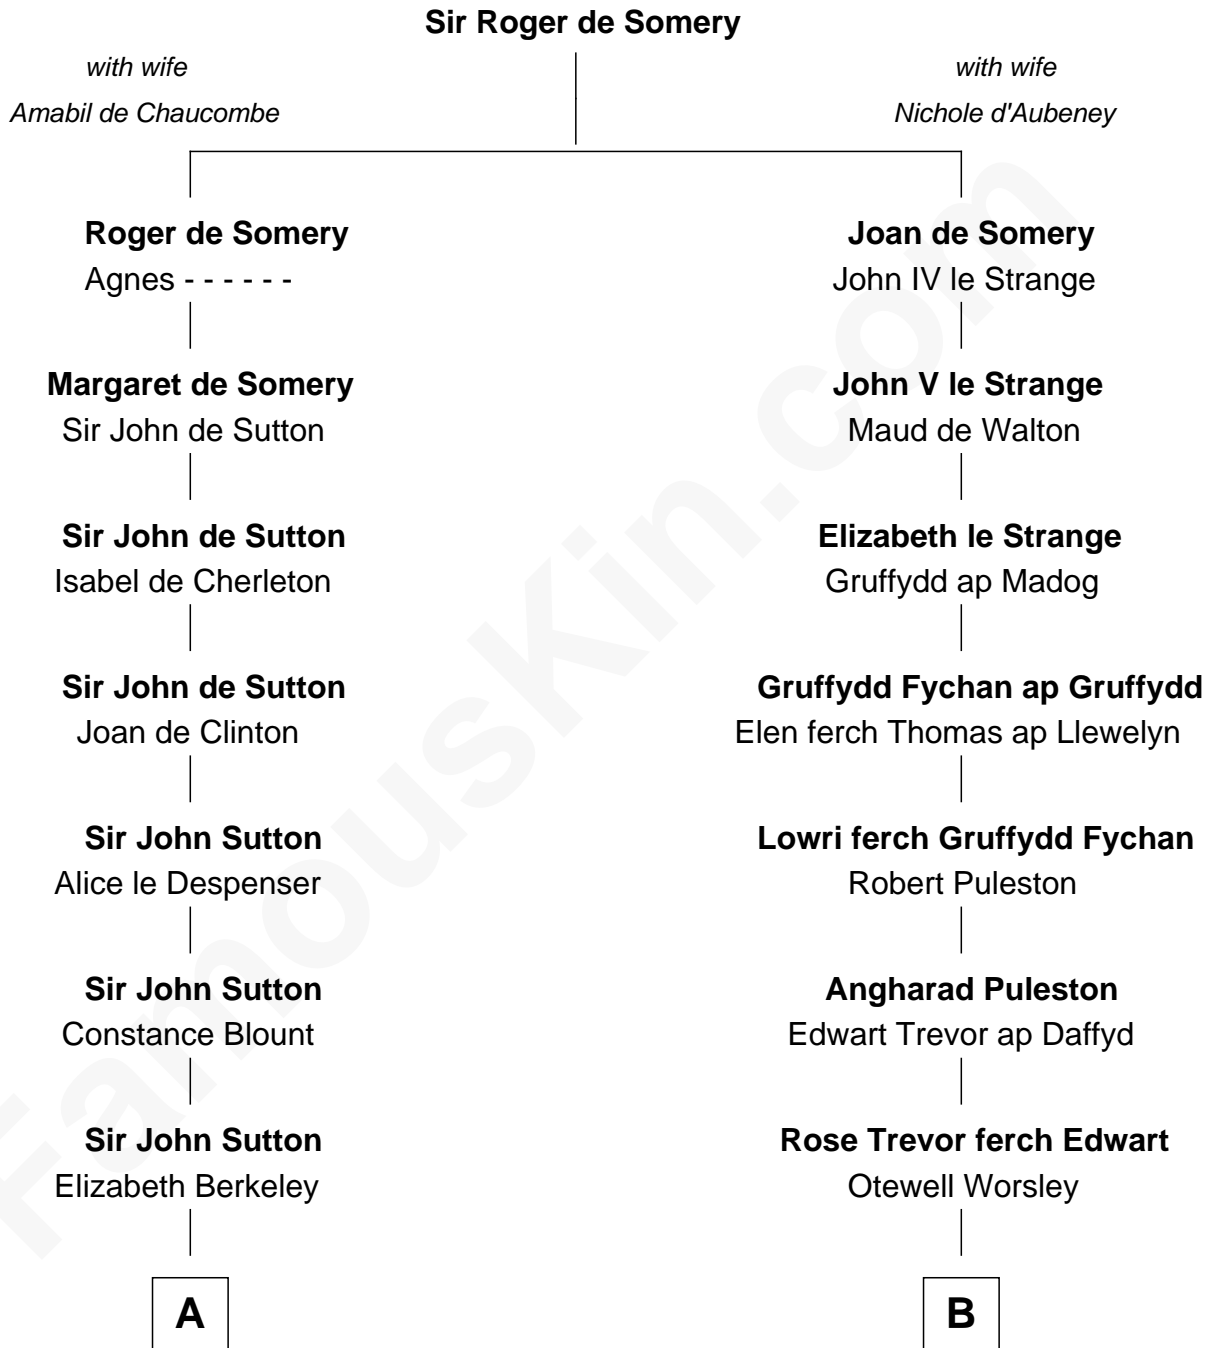

# FamousKin.com Relationship Chart of

**Lizzie Borden**

*Accused Murderess*

18th cousin 3 times removed of

**Eliphalet Remington**

*Founder of Remington Arms Company*

**C**

**Susanna Tripp**  
John Vinnicum

**Sarah L. Vinnicum**  
Joseph Morse

**Anthony Morse**  
Rhoda Morrison

**Sarah Anthony Morse**  
Andrew Jackson Borden

**Lizzie Borden**  
*Accused Murderess*

**D**

**Elizabeth Kilbourn**  
Eliphalet Remington