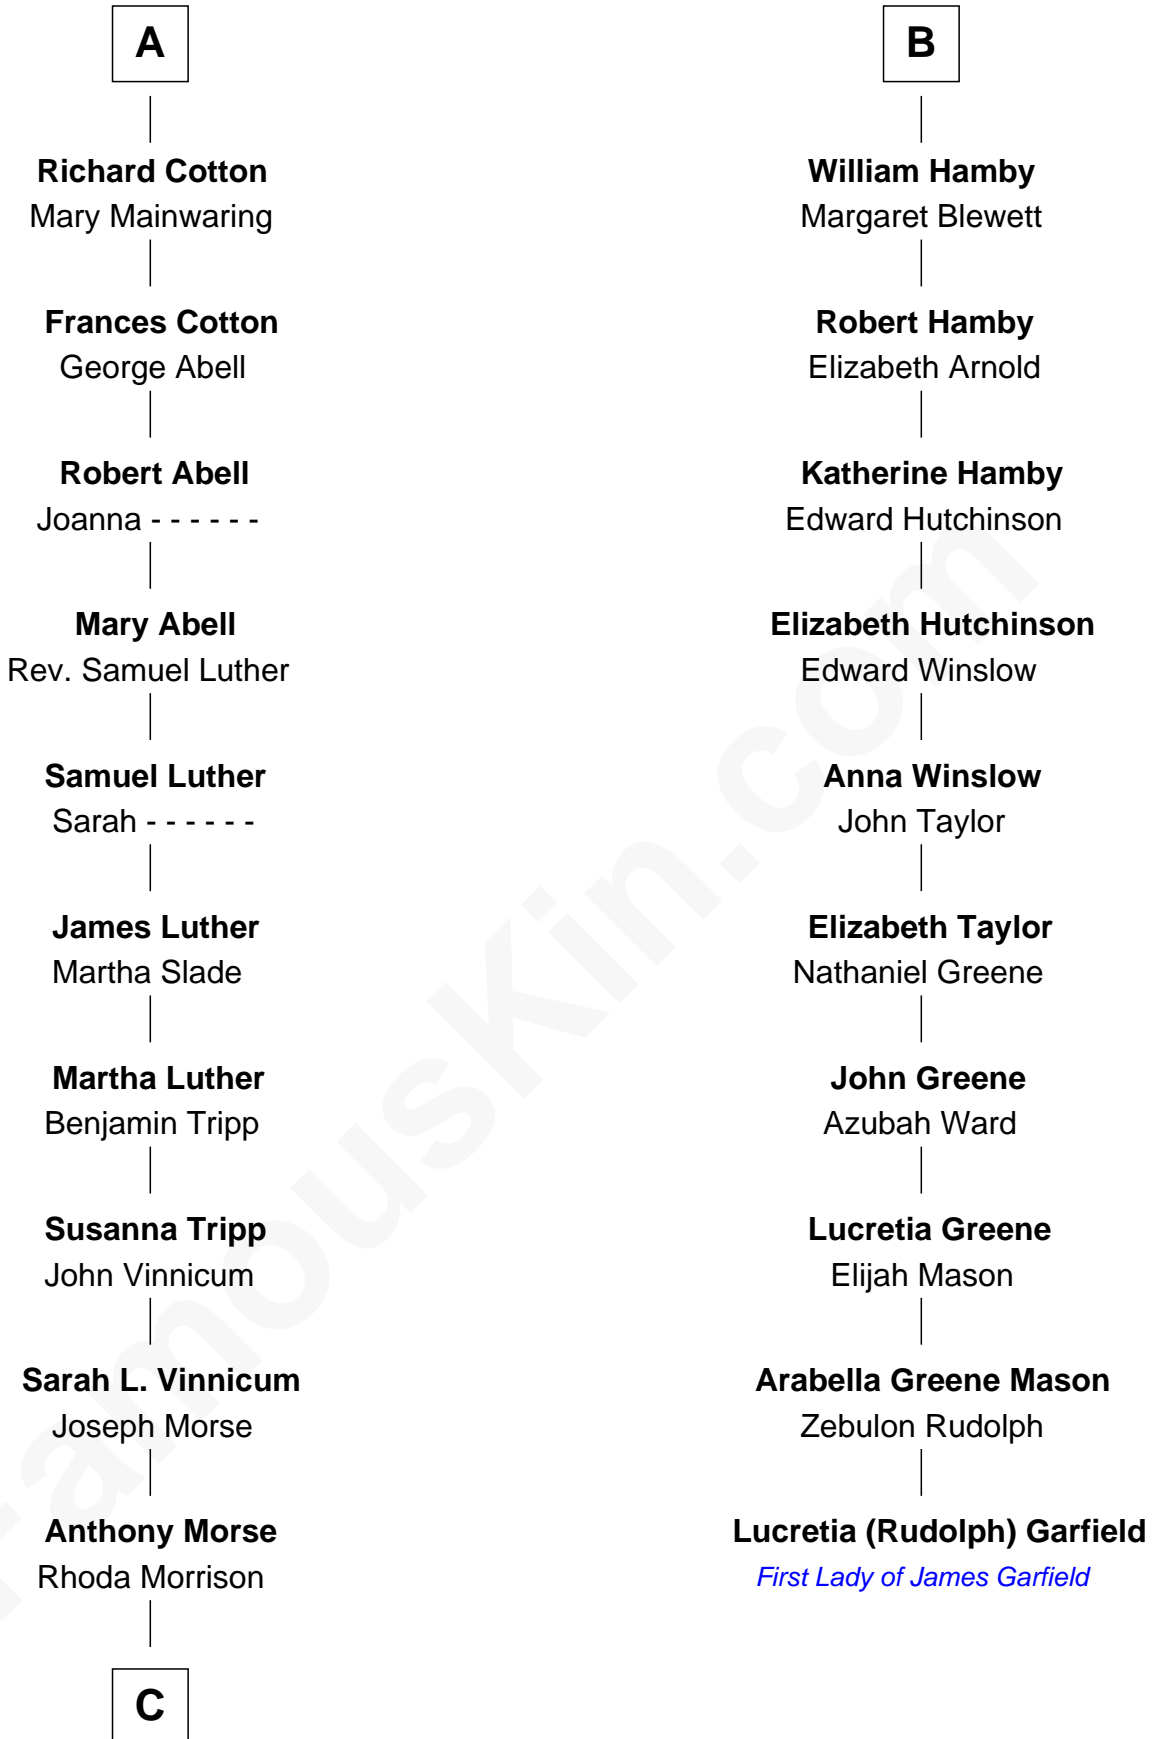

# FamousKin.com Relationship Chart of

**Lizzie Borden**

*Accused Murderess*

16th cousin 2 times removed of

**Lucretia (Rudolph) Garfield**

*First Lady of President James Garfield*

**Sir Philip le Despencer**

**Hawise le Despencer**

Sir Andrew Luttrell

**Sir Andrew Luttrell**

Joan Tailboys

**Hawise Luttrell**

Sir Godfrey Hilton

**Sir Godfrey Hilton**

Margery Willoughby

**Elizabeth Hilton**

Richard Thimbleby

**Anne Thimbleby**

John Booth

**Eleanor Booth**

Edward Hamby

**B**

**C**

—  
**Sarah Anthony Morse**  
Andrew Jackson Borden

—  
**Lizzie Borden**  
*Accused Murderess*

FamousKin.com