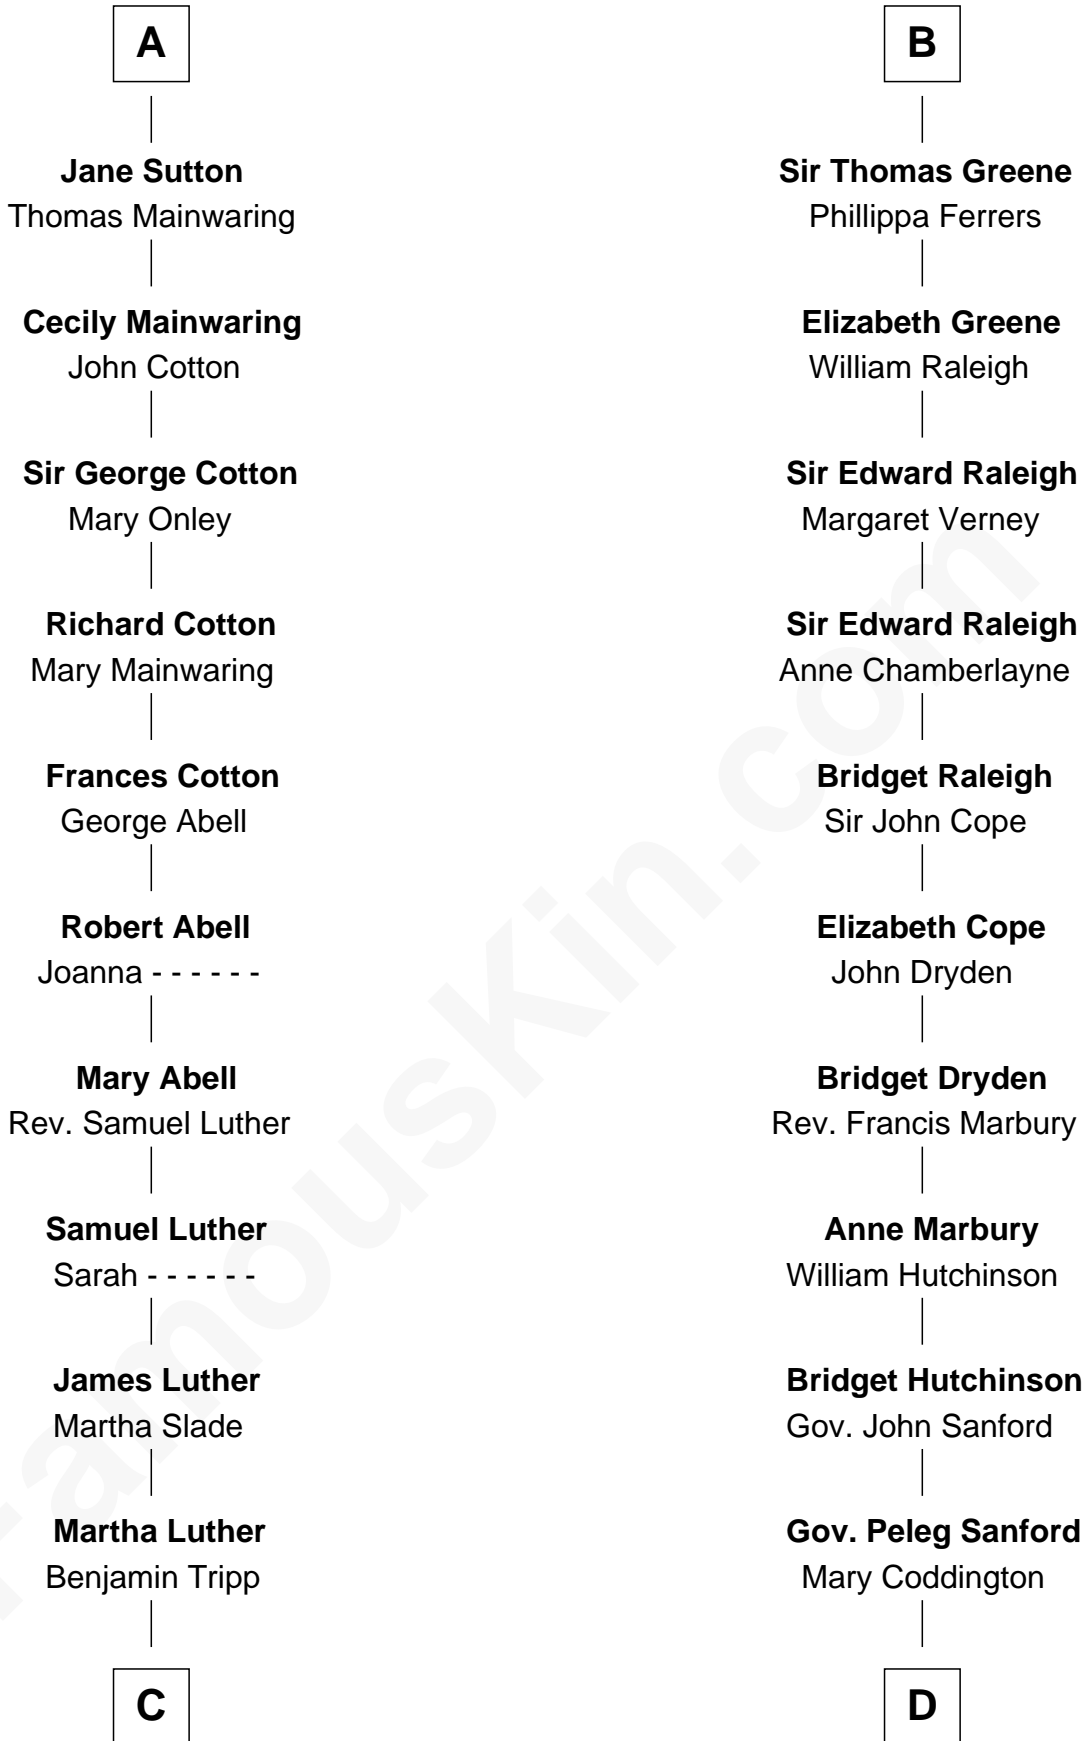

FamousKin.com Relationship Chart of

Lizzie Borden

Accused Murderess

21st cousin of

Lucretia (Rudolph) Garfield

First Lady of President James Garfield

John, King of England

C

Susanna Tripp

John Vinnicum

Sarah L. Vinnicum

Joseph Morse

Anthony Morse

Rhoda Morrison

Sarah Anthony Morse

Andrew Jackson Borden

Lizzie Borden

Accused Murderess

D

Anne Sanford

Capt. John Mason

Peleg Sanford Mason

Mary Stanton

Elijah Mason