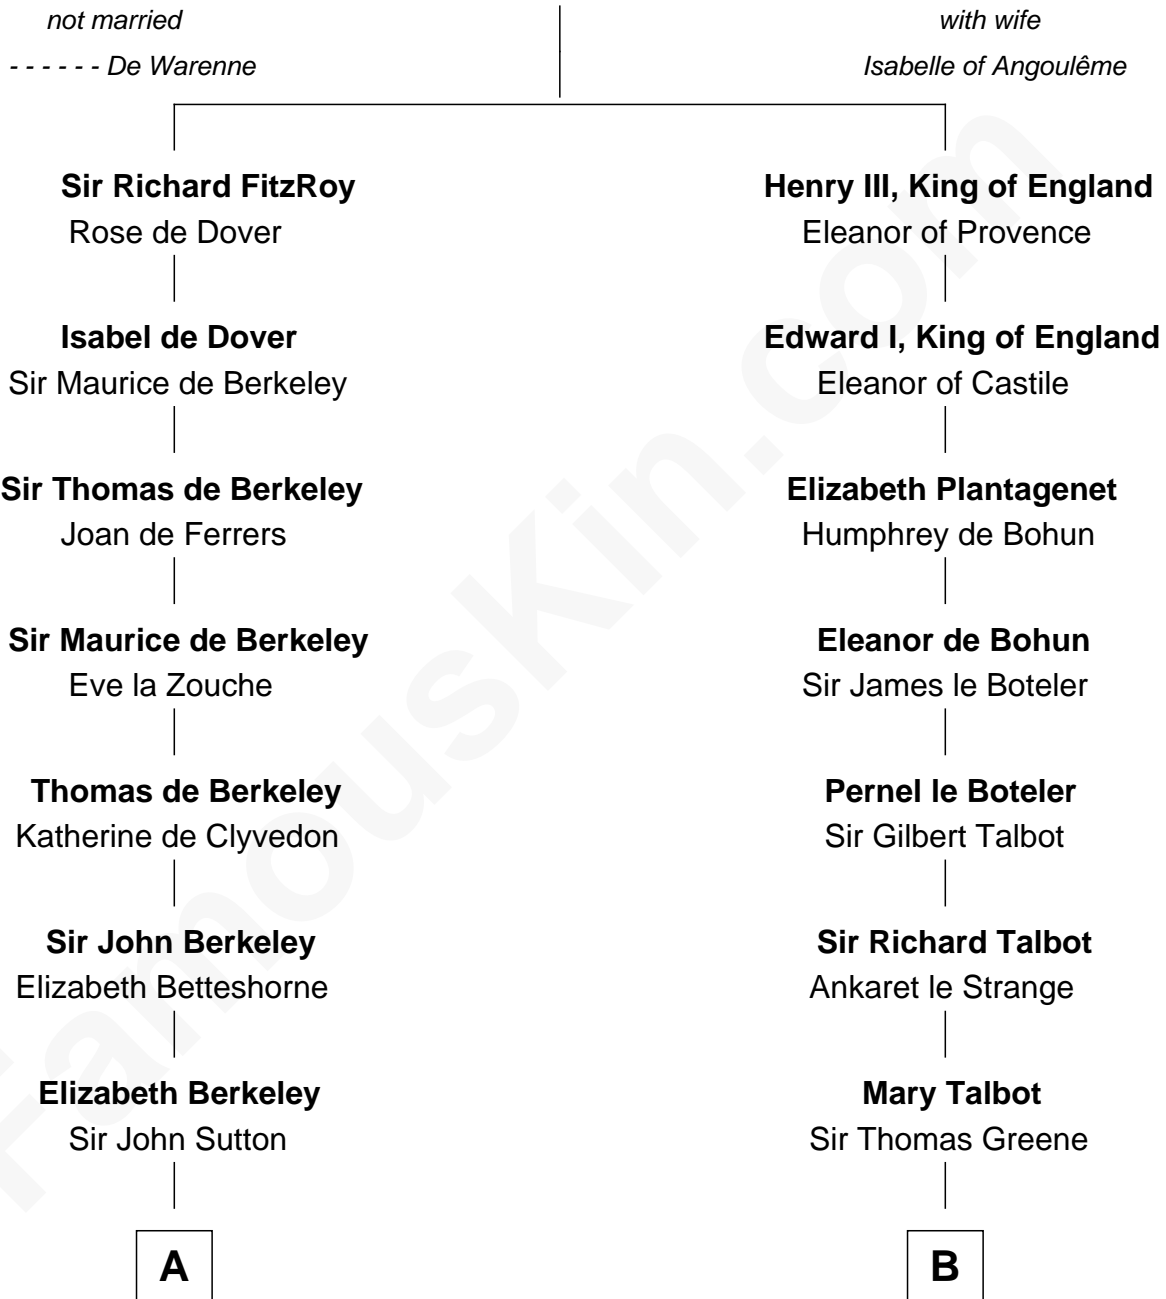

FamousKin.com Relationship Chart of

Lizzie Borden

Accused Murderess

21st cousin of

Lucretia (Rudolph) Garfield

First Lady of President James Garfield

John, King of England

C

Susanna Tripp

John Vinnicum

Sarah L. Vinnicum

Joseph Morse

Anthony Morse

Rhoda Morrison

Sarah Anthony Morse

Andrew Jackson Borden

Lizzie Borden

Accused Murderess

D

Anne Sanford

Capt. John Mason

Peleg Sanford Mason

Mary Stanton

Elijah Mason