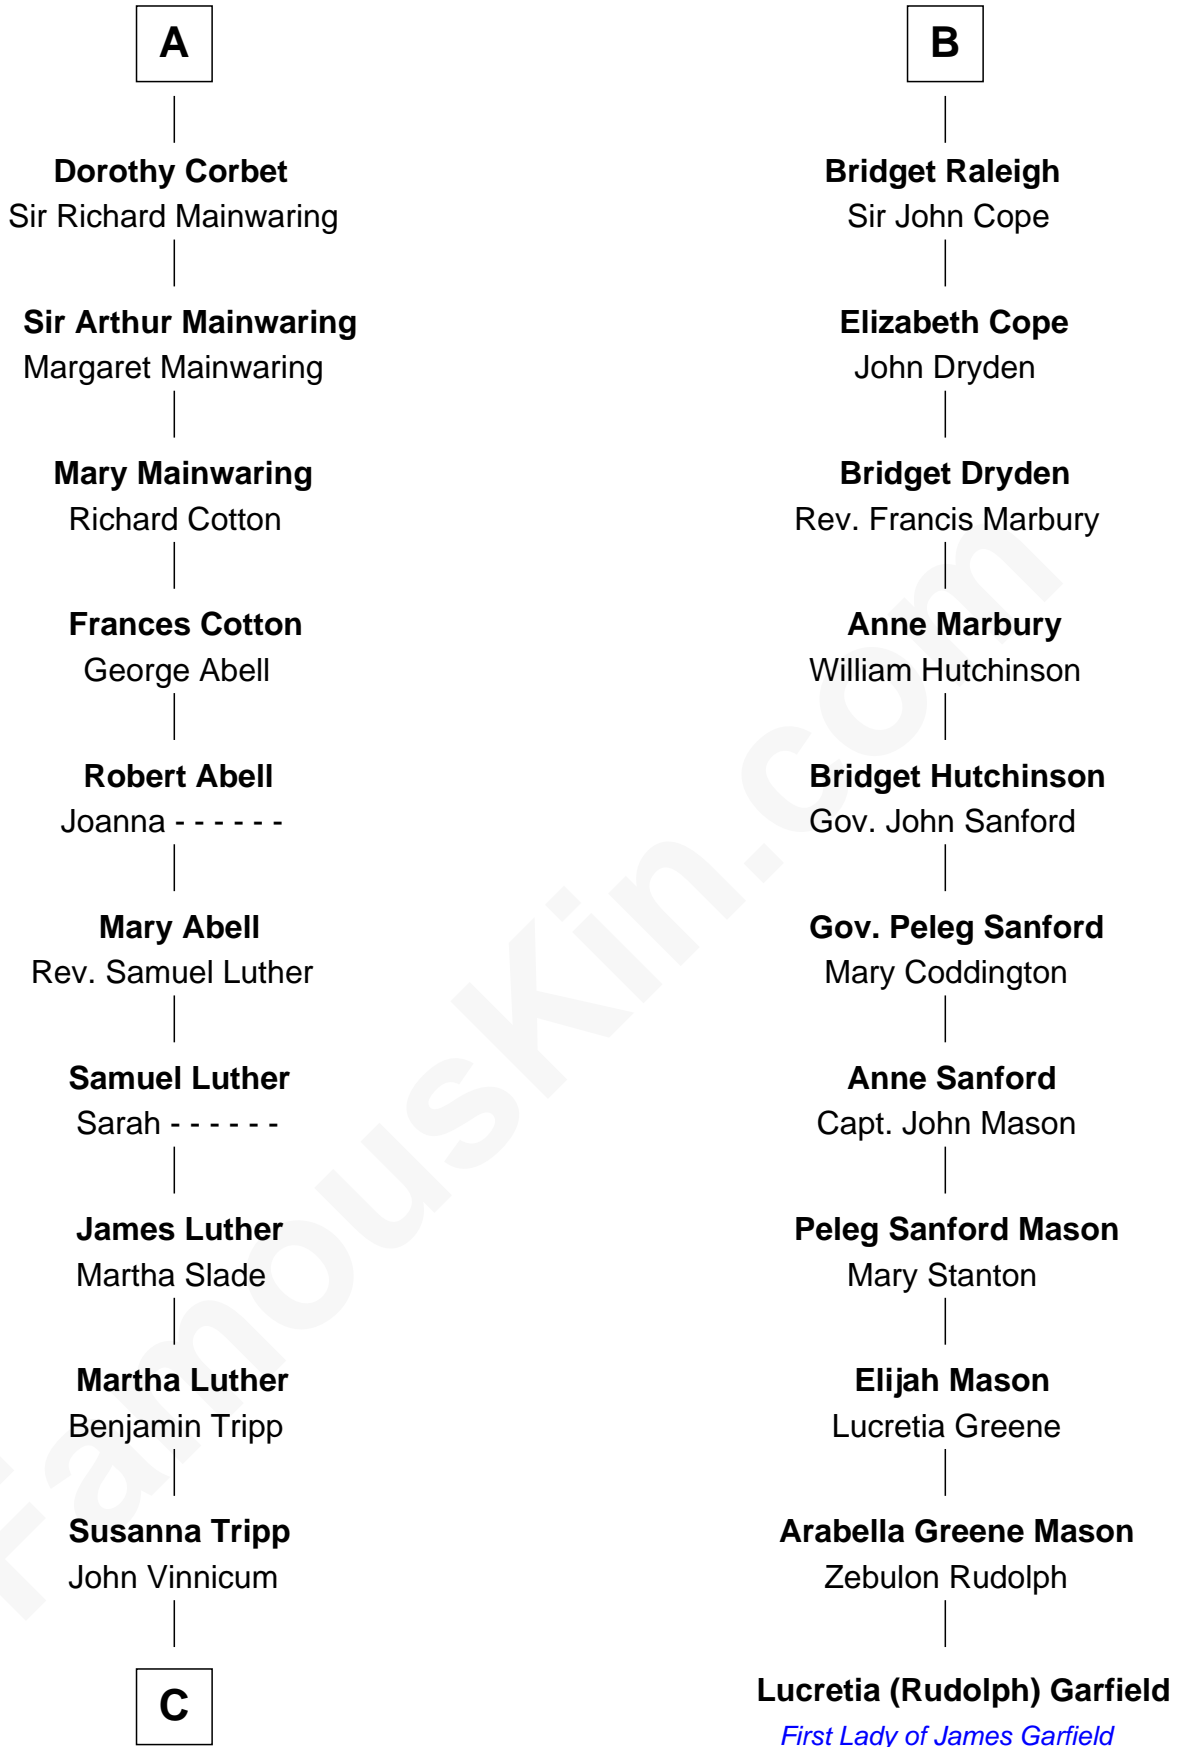

FamousKin.com Relationship Chart of

Lizzie Borden

Accused Murderess

17th cousin 3 times removed of

Lucretia (Rudolph) Garfield

First Lady of President James Garfield

Edmund Fitzalan

Alice de Warenne

C

—
Sarah L. Vinnicum

Joseph Morse

—
Anthony Morse

Rhoda Morrison

—
Sarah Anthony Morse

Andrew Jackson Borden

—
Lizzie Borden

Accused Murderess

FamousKin.com