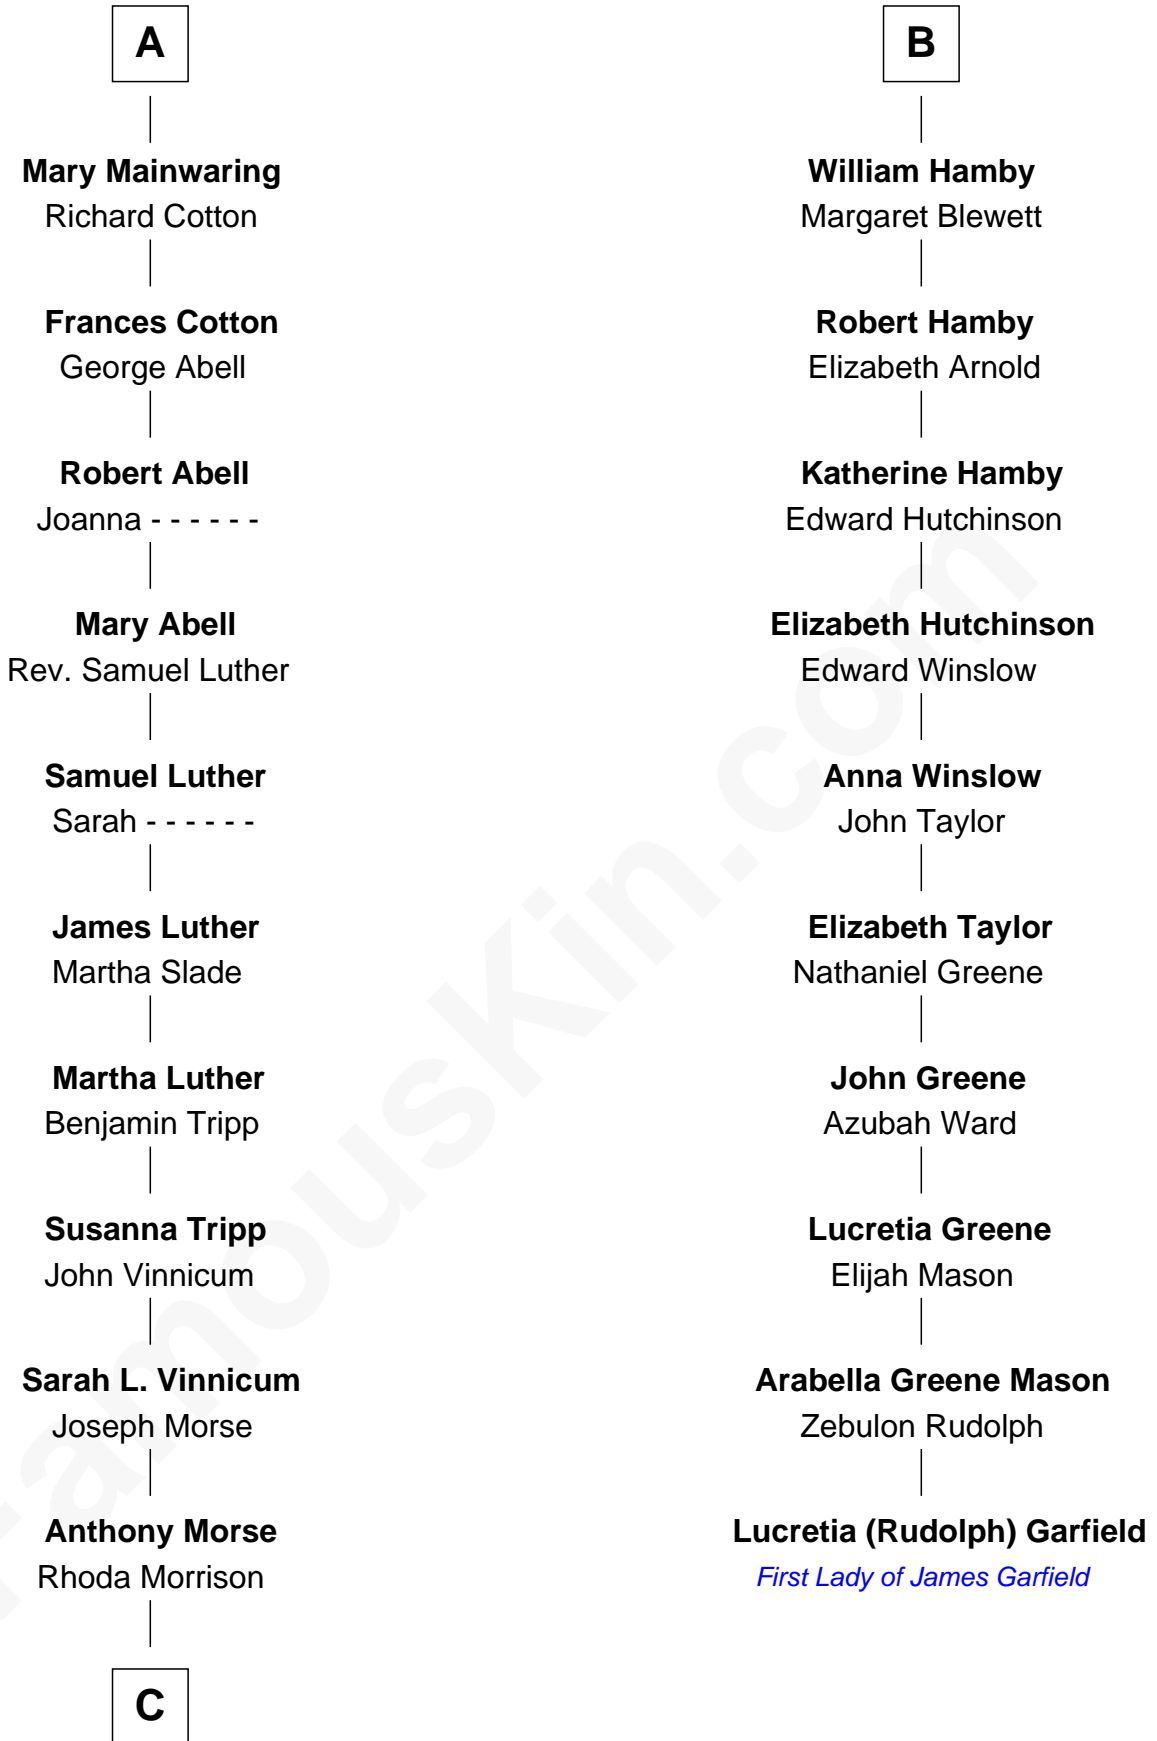

# FamousKin.com Relationship Chart of

**Lizzie Borden**

*Accused Murderess*

16th cousin 2 times removed of

**Lucretia (Rudolph) Garfield**

*First Lady of President James Garfield*

**John de Welles**

Maud de Roos

**C**

—  
**Sarah Anthony Morse**  
Andrew Jackson Borden

—  
**Lizzie Borden**  
*Accused Murderess*

FamousKin.com