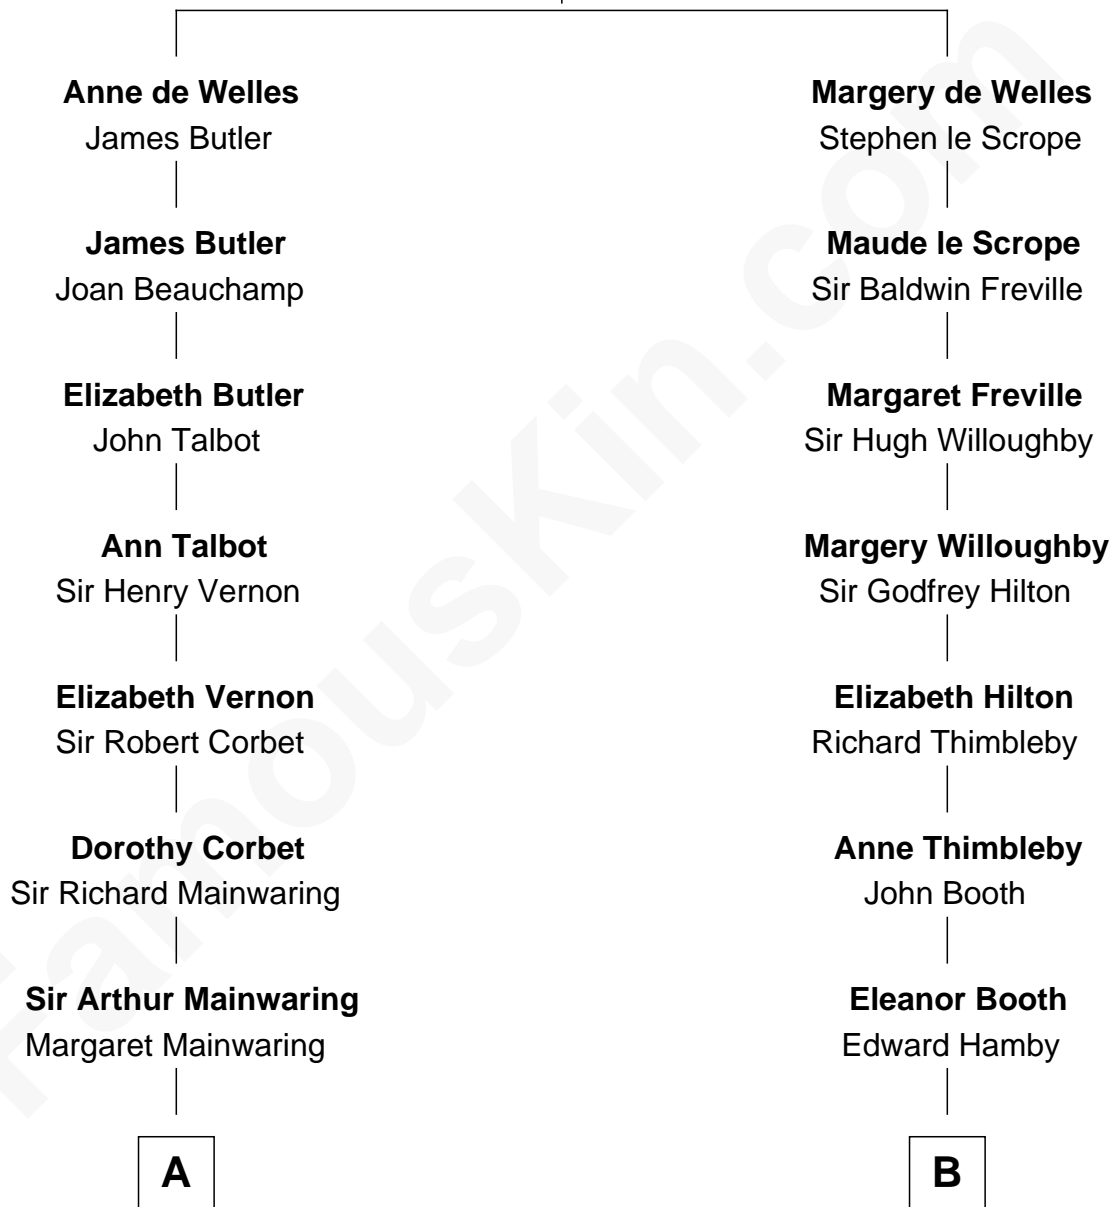

# FamousKin.com Relationship Chart of

**Lizzie Borden**

*Accused Murderess*

16th cousin 2 times removed of

**Lucretia (Rudolph) Garfield**

*First Lady of President James Garfield*

**John de Welles**

Maud de Roos

**C**

—  
**Sarah Anthony Morse**  
Andrew Jackson Borden

—  
**Lizzie Borden**  
*Accused Murderess*

FamousKin.com