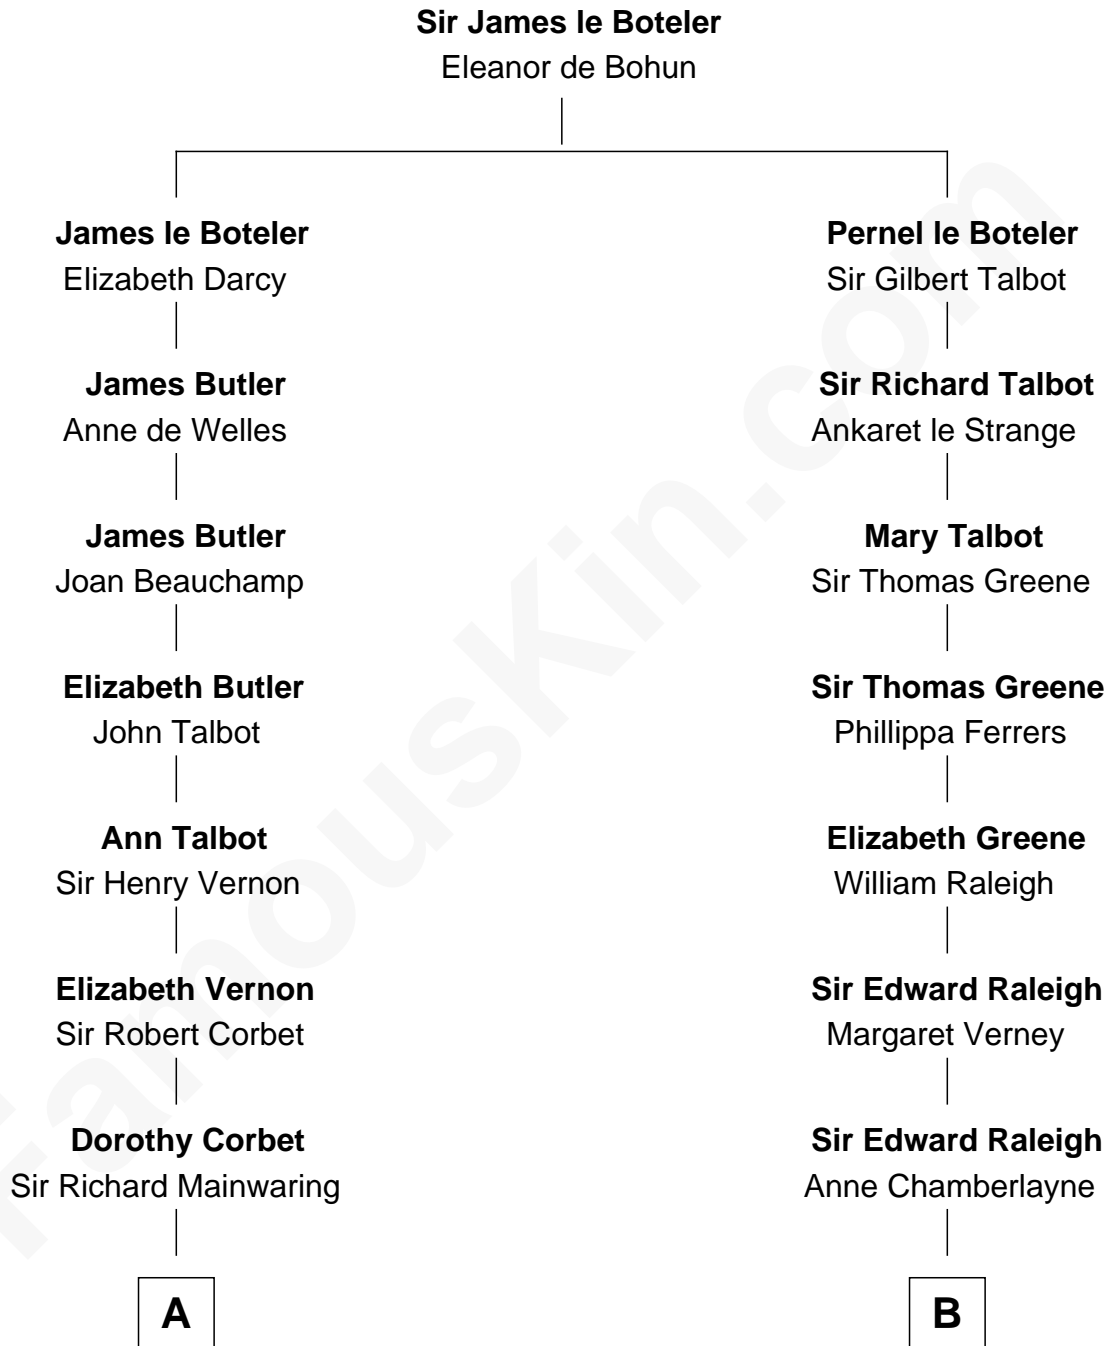

FamousKin.com

Relationship Chart of

Lizzie Borden

Accused Murderess

17th cousin 2 times removed of

Lucretia (Rudolph) Garfield

First Lady of President James Garfield

C

—
Anthony Morse

Rhoda Morrison

—
Sarah Anthony Morse

Andrew Jackson Borden

—
Lizzie Borden

Accused Murderess

FamousKin.com