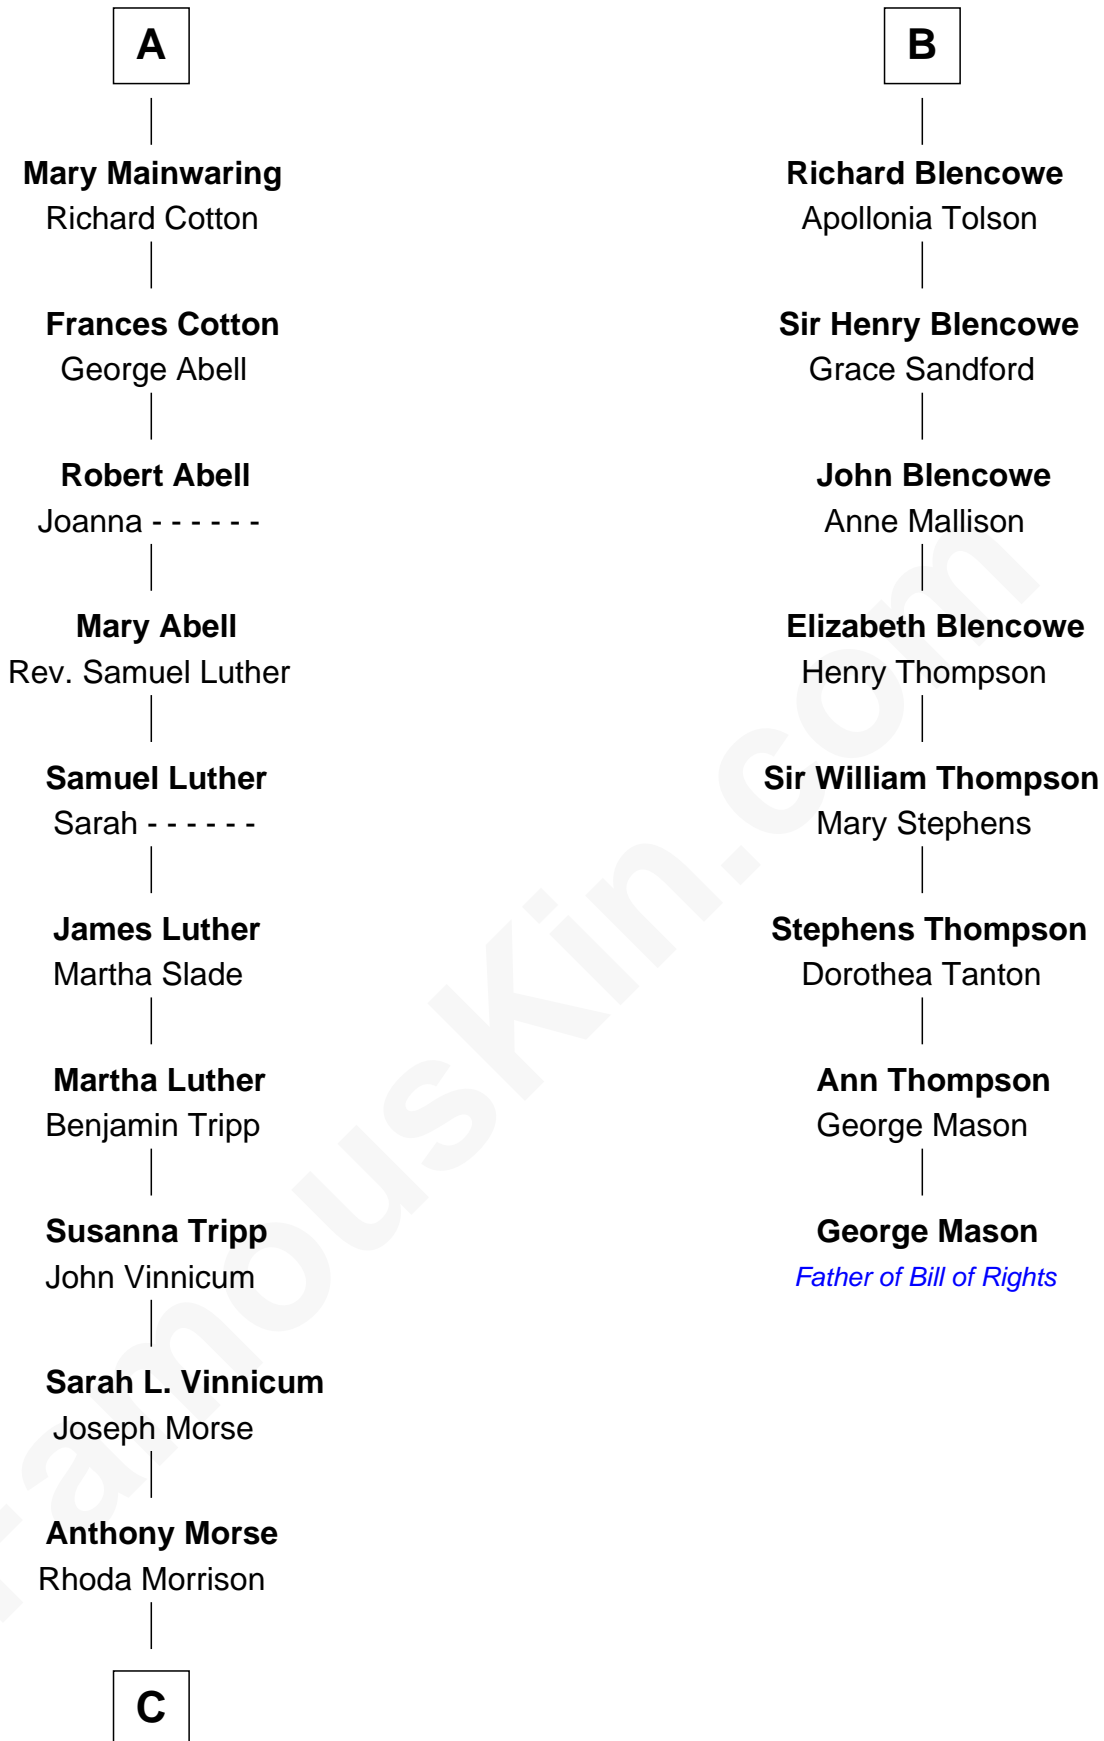

# FamousKin.com Relationship Chart of

**Lizzie Borden**

*Accused Murderess*

14th cousin 4 times removed of

**George Mason**

*Father of the U.S. Bill of Rights*

**Sir Thomas de Beauchamp**

Katherine de Mortimer

**Elizabeth Vernon**

Sir Robert Corbet

**Dorothy Corbet**

Sir Richard Mainwaring

**Sir Arthur Mainwaring**

Margaret Mainwaring

**A**

**Philippa de Beauchamp**

Sir Edmund Sutton

**Thomas Dudley**

Grace Threlkeld

**Winifred Dudley**

Anthony Blencowe

**B**

**C**

—  
**Sarah Anthony Morse**  
Andrew Jackson Borden

—  
**Lizzie Borden**  
*Accused Murderess*

FamousKin.com