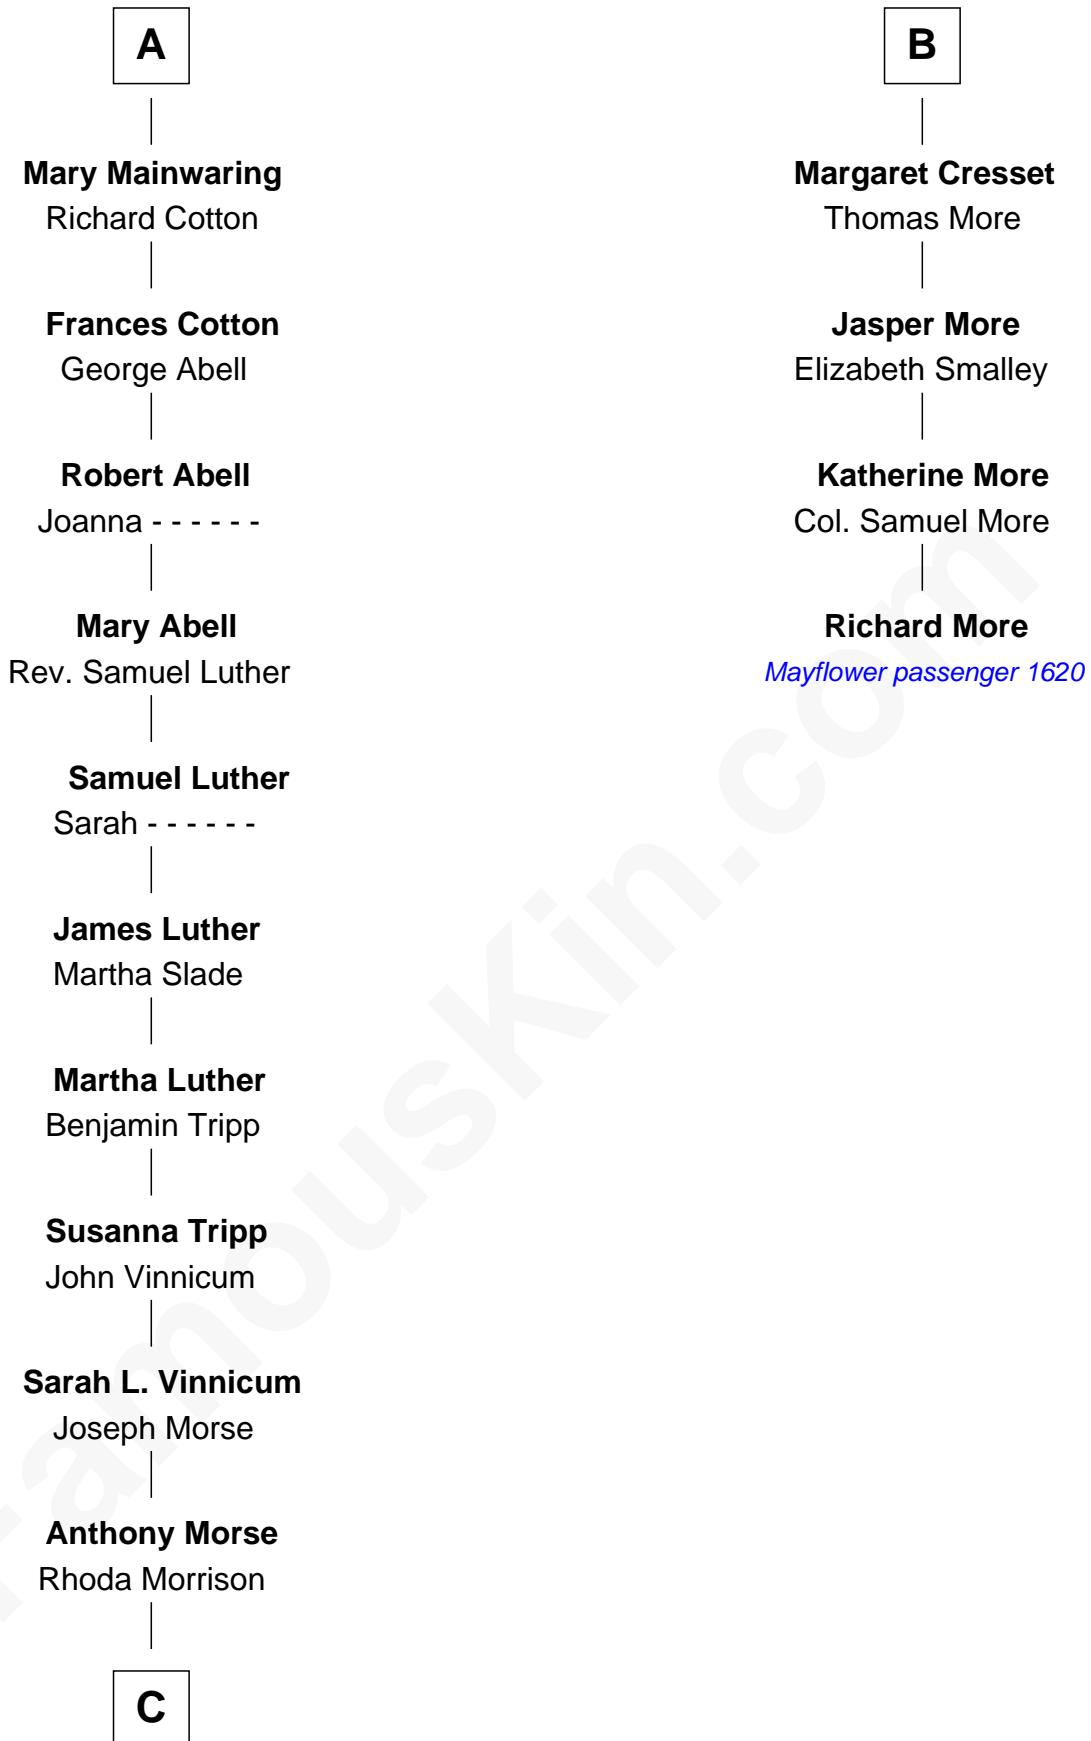

FamousKin.com Relationship Chart of

Lizzie Borden

Accused Murderess

10th cousin 8 times removed of

Richard More

(c1614 - c1696) Mayflower passenger 1620

MAYFLOWER

C

—
Sarah Anthony Morse
Andrew Jackson Borden

—
Lizzie Borden
Accused Murderess

FamousKin.com