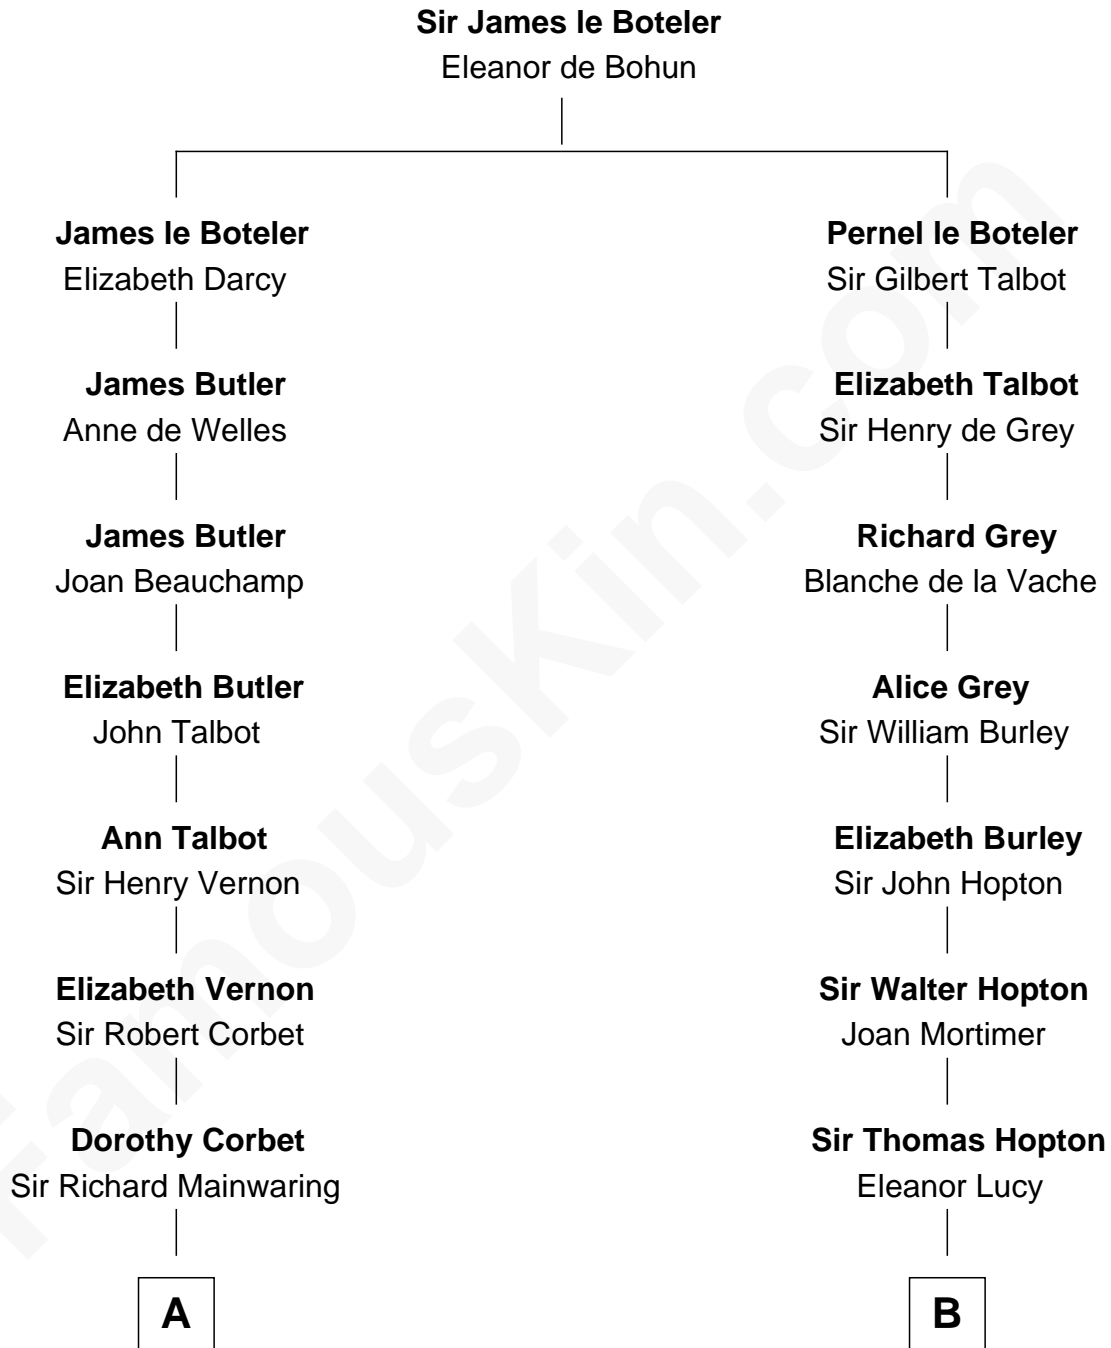

# FamousKin.com Relationship Chart of

**Lizzie Borden**

*Accused Murderess*

13th cousin 6 times removed of

**Richard More**

*(c1614 - c1696) Mayflower passenger 1620*

**MAYFLOWER**

**C**

—  
**Anthony Morse**

Rhoda Morrison

—  
**Sarah Anthony Morse**

Andrew Jackson Borden

—  
**Lizzie Borden**

*Accused Murderess*

FamousKin.com