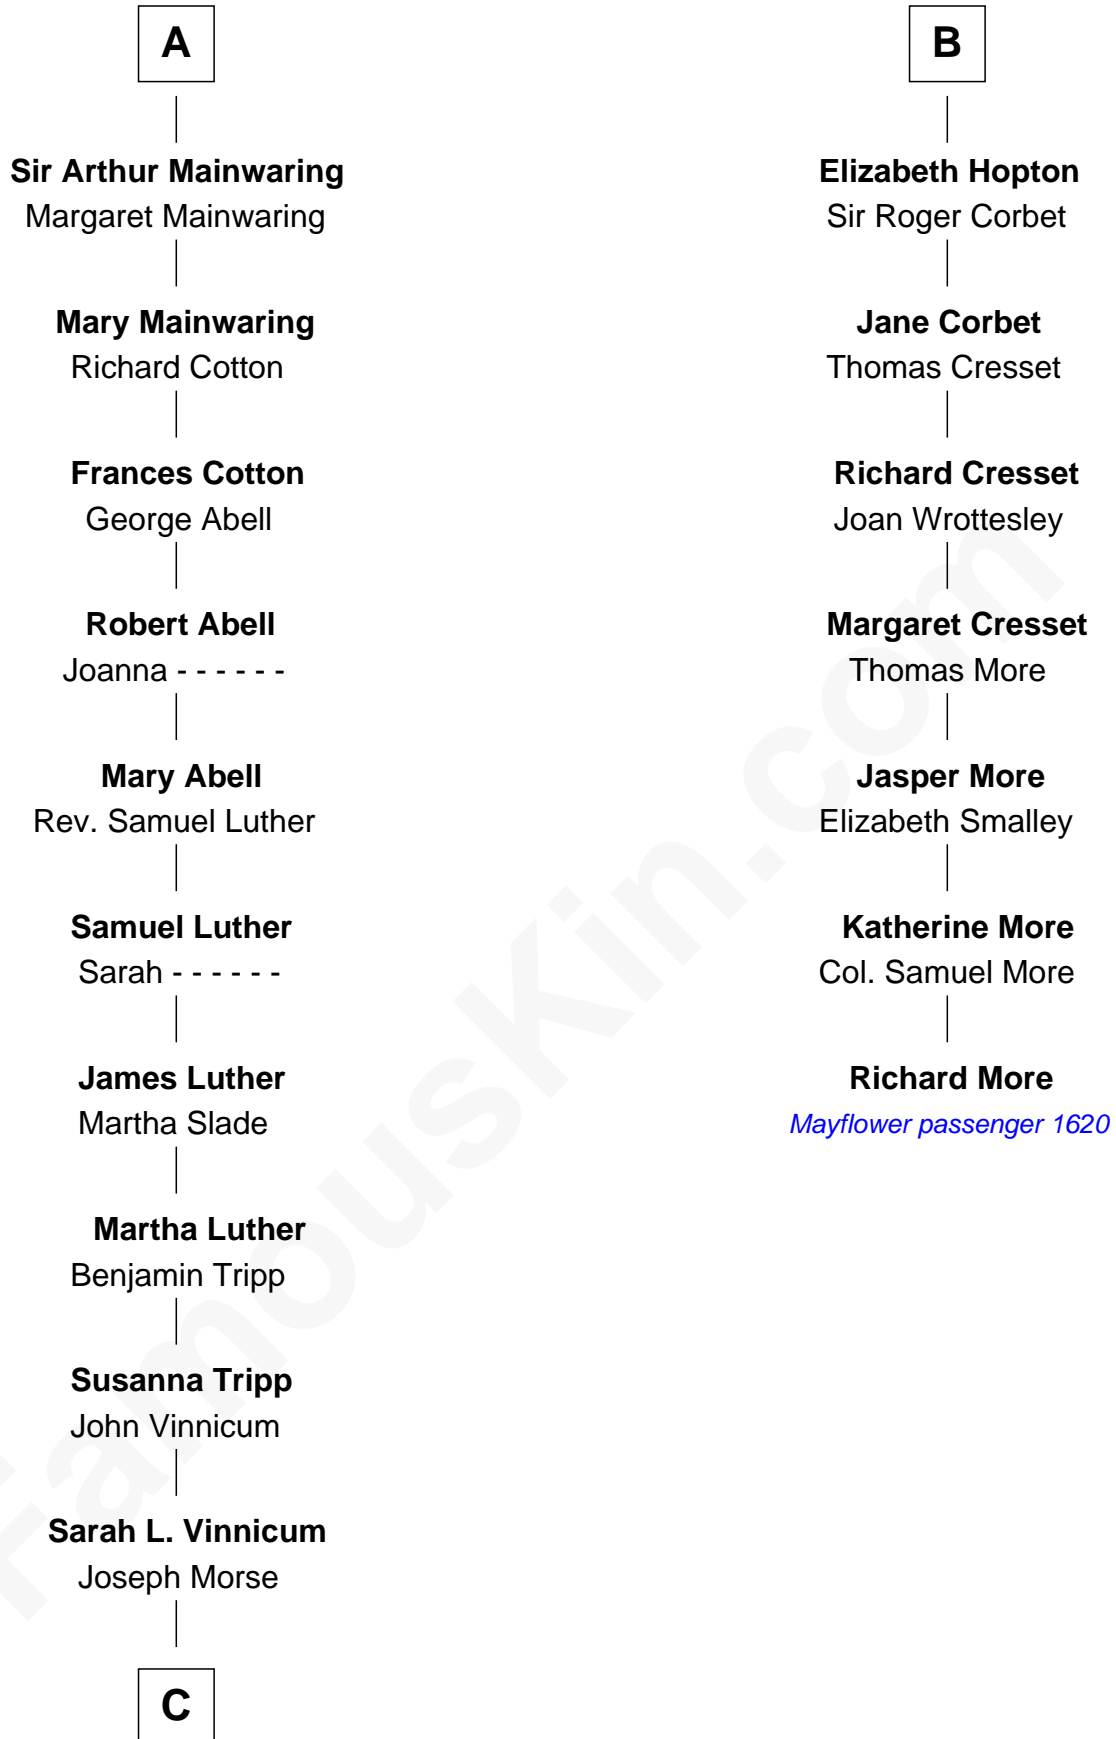

# FamousKin.com Relationship Chart of

**Lizzie Borden**

*Accused Murderess*

13th cousin 6 times removed of

**Richard More**

*(c1614 - c1696) Mayflower passenger 1620*

**MAYFLOWER**

**C**

—  
**Anthony Morse**

Rhoda Morrison

—  
**Sarah Anthony Morse**

Andrew Jackson Borden

—  
**Lizzie Borden**

*Accused Murderess*

FamousKin.com