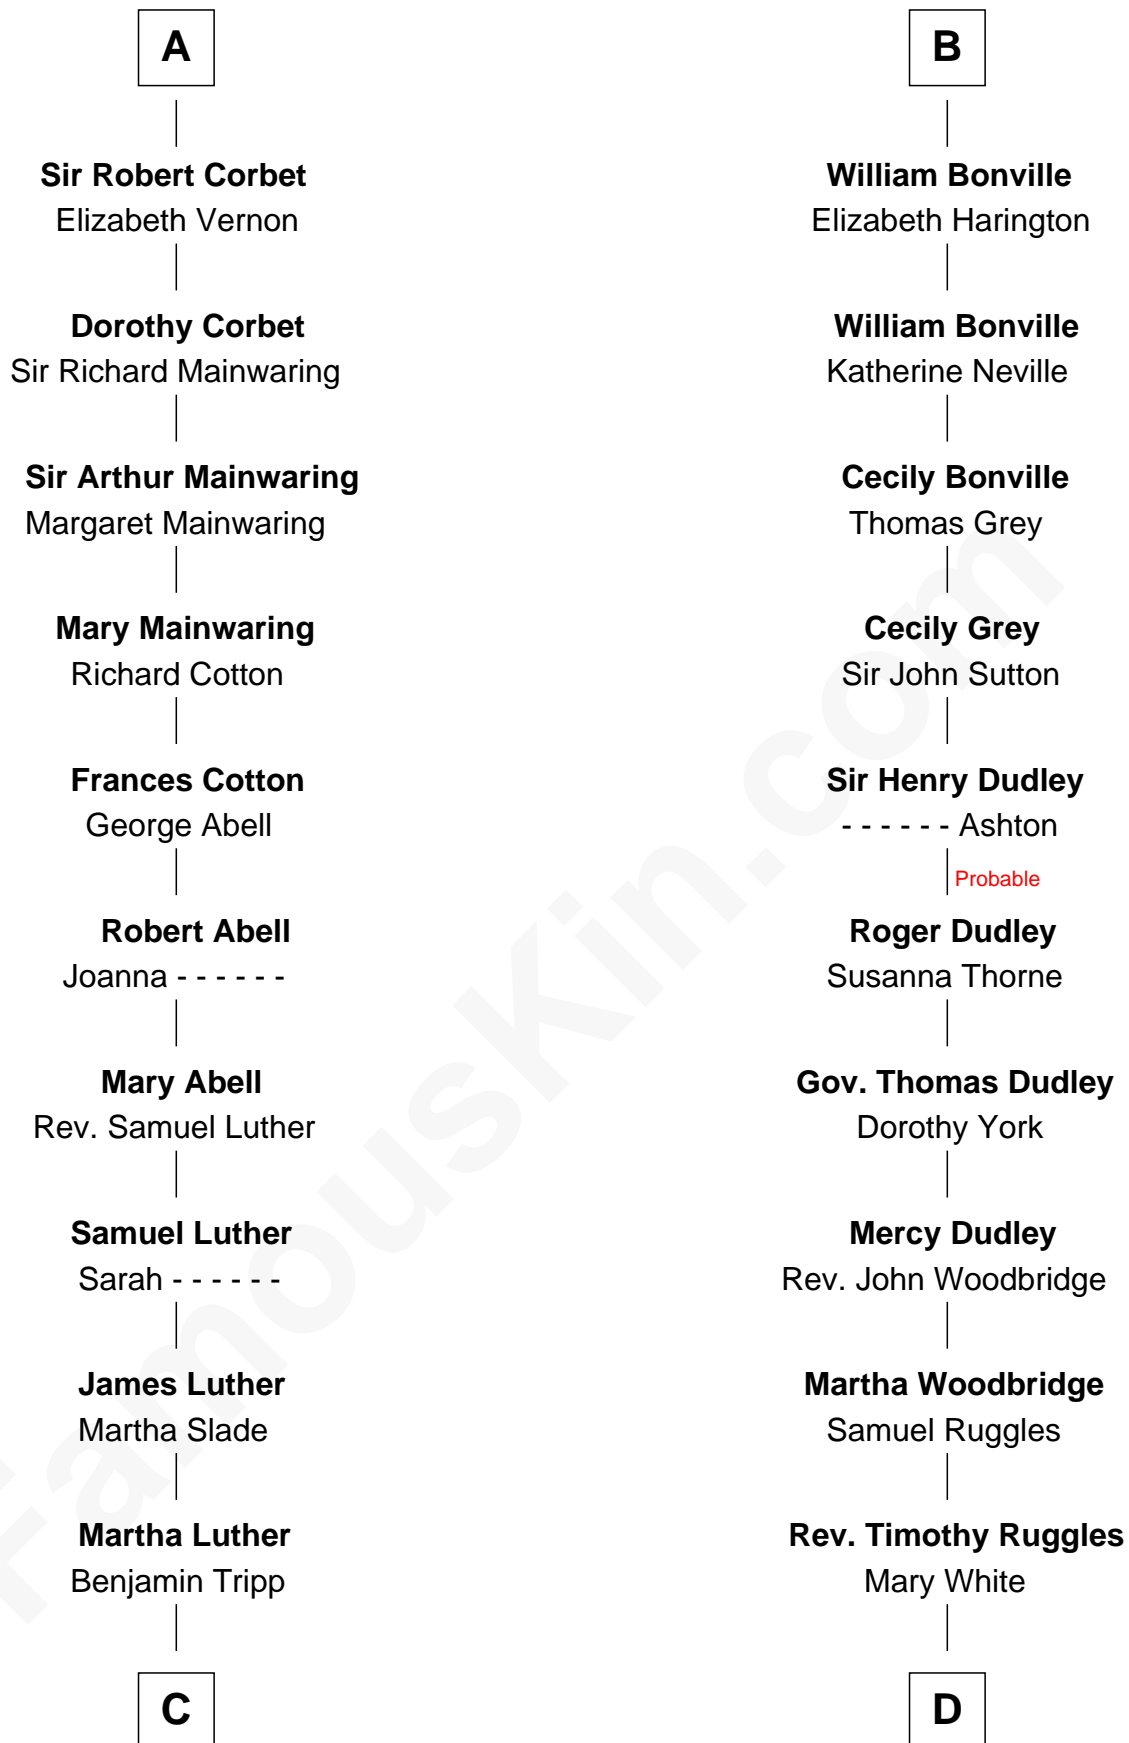

FamousKin.com Relationship Chart of

Lizzie Borden

Accused Murderess

18th cousin 3 times removed of

Bathsheba (Ruggles) Spooner

First woman executed for murder in U.S. by non-British government

C

Susanna Tripp
John Vinnicum

Sarah L. Vinnicum
Joseph Morse

Anthony Morse
Rhoda Morrison

Sarah Anthony Morse
Andrew Jackson Borden

Lizzie Borden
Accused Murderess

D

Timothy Dwight Ruggles
Bathsheba Bourne

Bathsheba (Ruggles) Spooner
First Woman Executed in U.S.