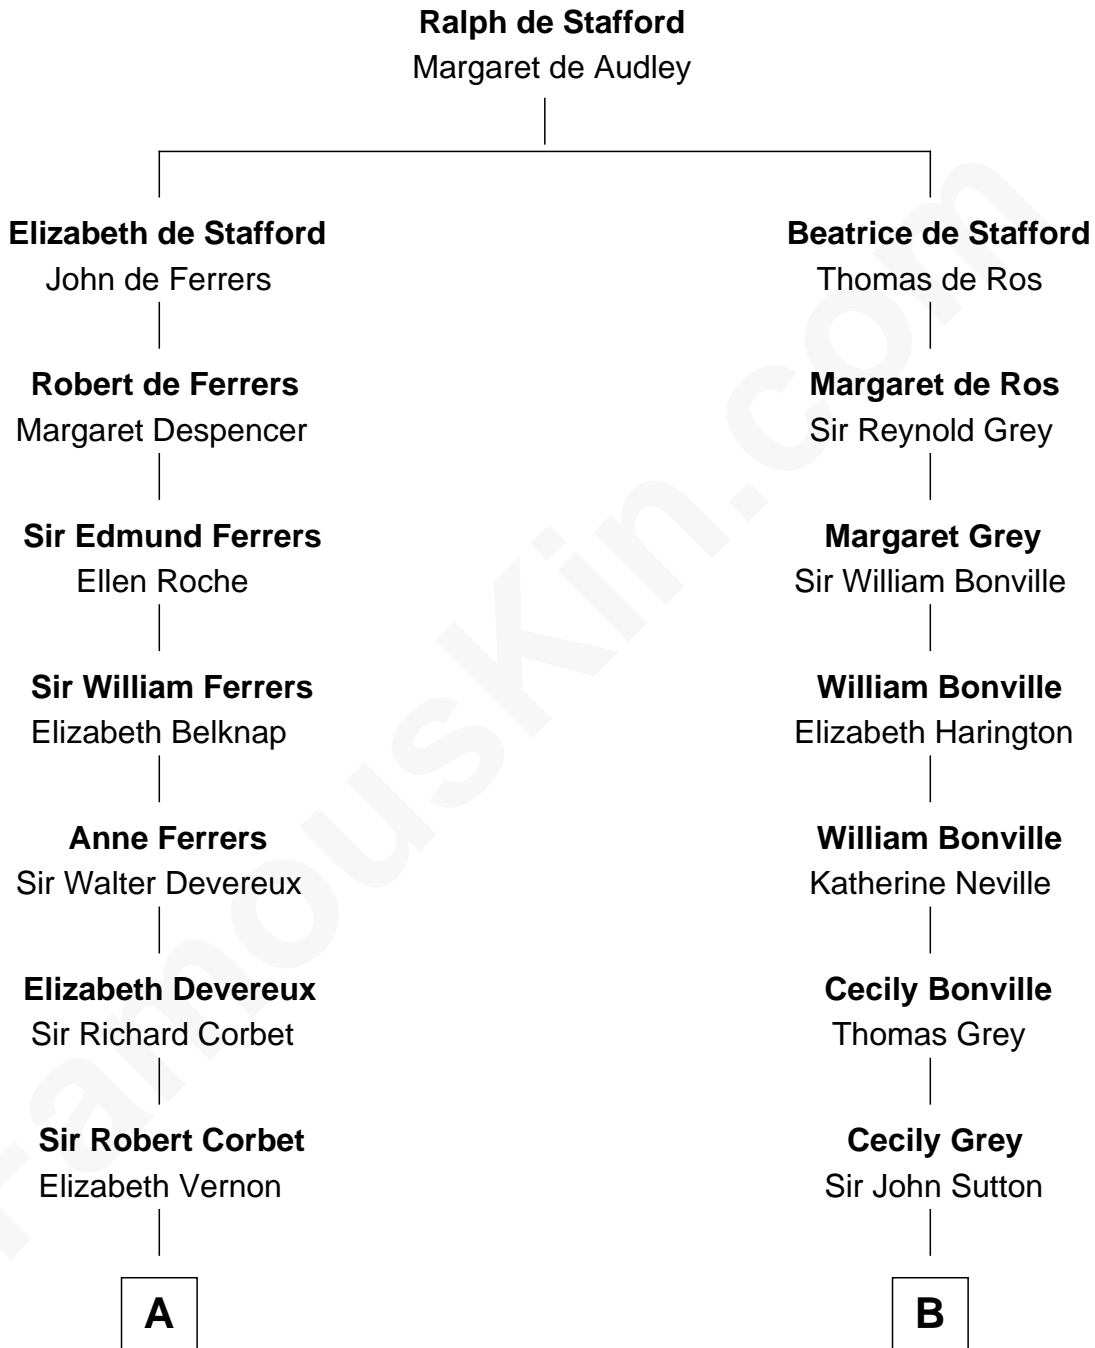

FamousKin.com

Relationship Chart of

Lizzie Borden

Accused Murderess

14th cousin 6 times removed of

Bathsheba (Ruggles) Spooner

First woman executed for murder in U.S. by non-British government

FamousKin.com