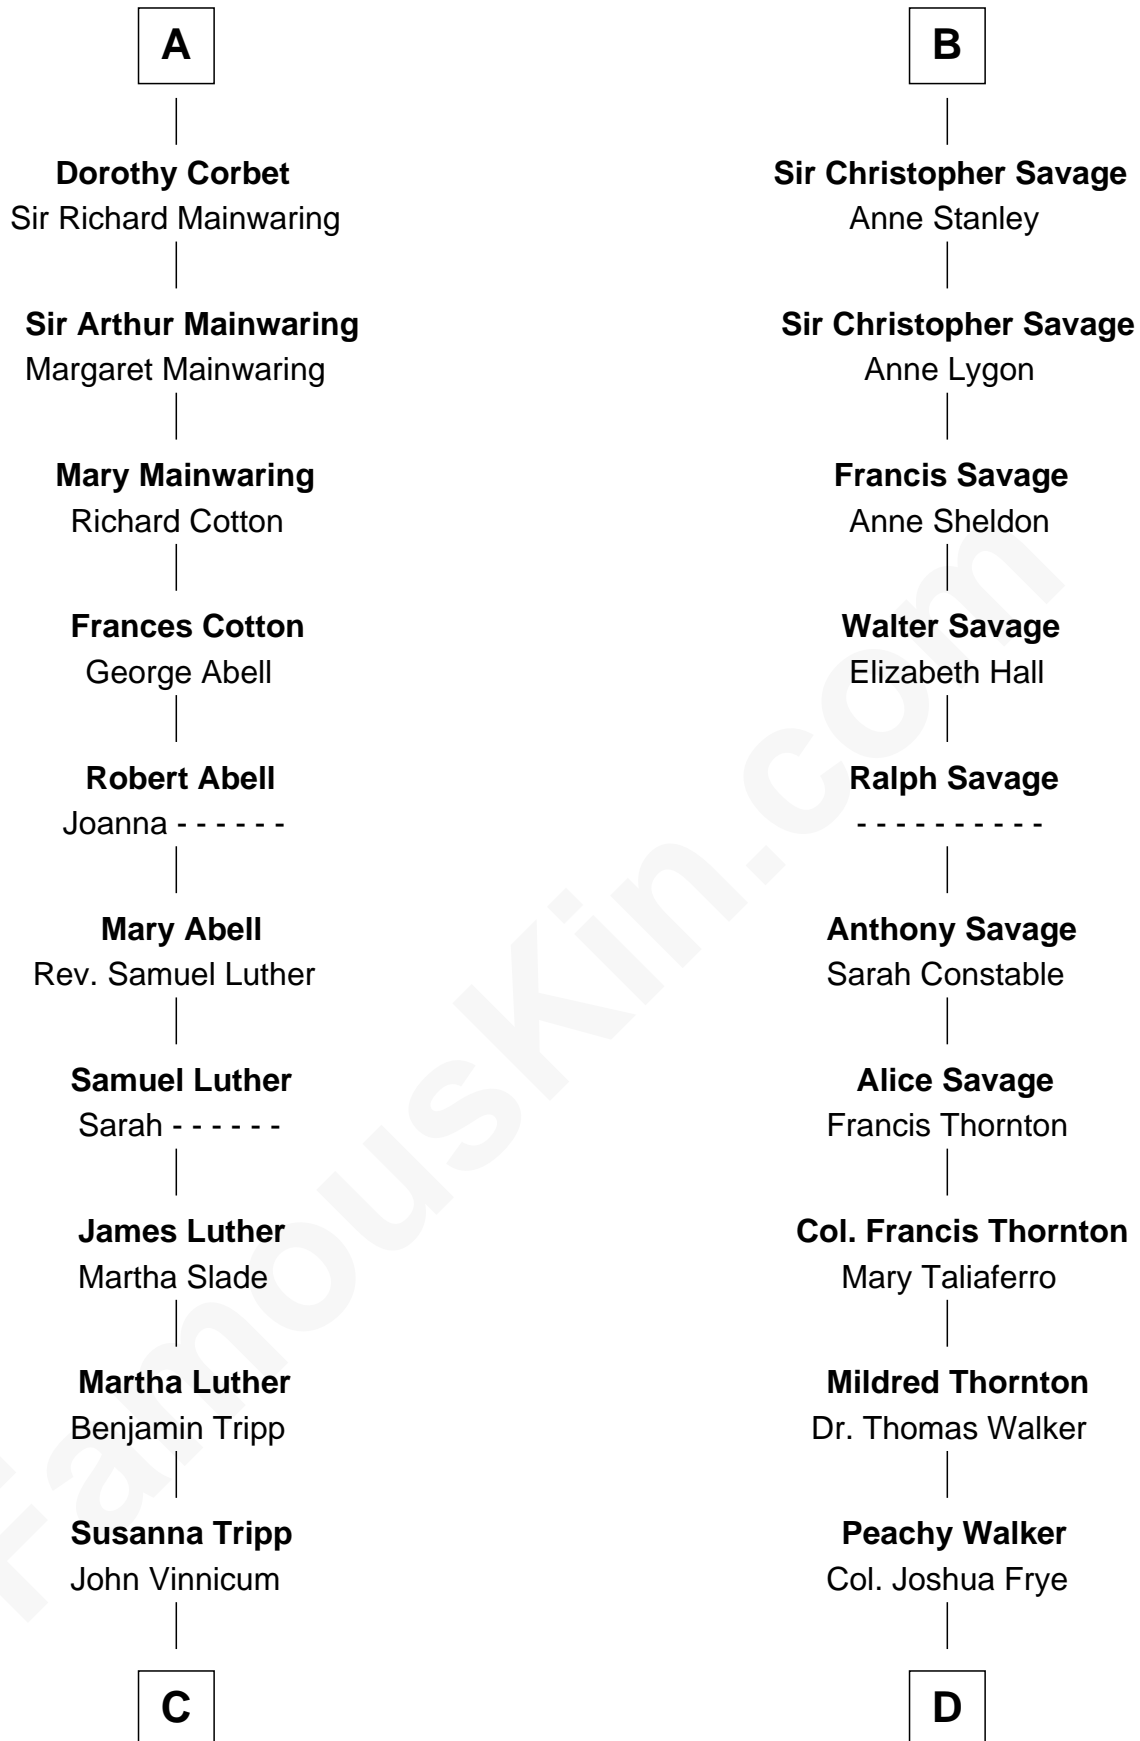

# FamousKin.com Relationship Chart of

**Lizzie Borden**

*Accused Murderess*

20th cousin 1 time removed of

**Adlai Stevenson II**

*31st Governor of Illinois*

**C**

**Sarah L. Vinnicum**

Joseph Morse

**Anthony Morse**

Rhoda Morrison

**Sarah Anthony Morse**

Andrew Jackson Borden

**Lizzie Borden**

*Accused Murderess*

**D**

**Thomas Walker Frye**

Elizabeth Speed Smith

**Mary Peachy Frye**

Rev. Lewis Warner Green

**Letitia Green**

Adlai Ewing Stevenson

**Lewis Green Stevenson**

Helen Louise Davis